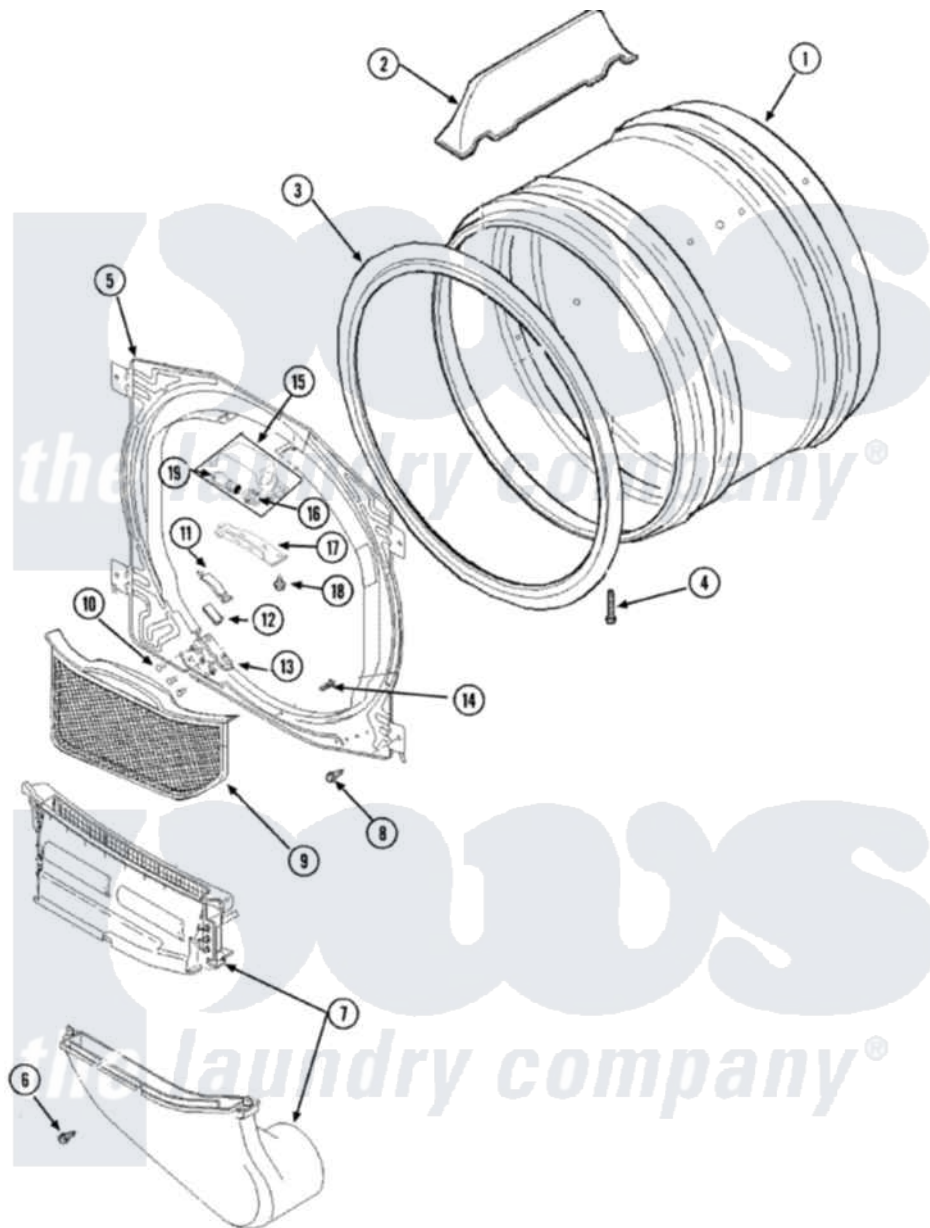

# Amana NDE7800AYW 04 - FRONT BULKHEAD, AIR DUCT & CYLINDER

Amana Residential Amana NDE7800AYW Dryer Parts Diagram 04 - FRONT BULKHEAD, AIR DUCT & CYLINDER

Click on the part number to view part

Item	Original Part Number	Replaced By	Status	Part Description
1	37001085		Not Available	CYLINDER (SS W/BAFFLES)
2	37001076	<a href="#">12002559</a>		Baffle Kit
3	501801	<a href="#">37001132</a>		Seal, Cylinder
4	<a href="#">Y62588</a>			Screw, 10BT-12 X 1 Tap
5	503709WP	<a href="#">503616WP</a>		Assembly, Frt Bulkhead
6	<a href="#">501285</a>			Screw, No. 12 X 9/16-Pla
7	40124501	<a href="#">37001141</a>		Air Duct Assembly
8	<a href="#">503688</a>			Screw, 10B-16 X .34 I
9	<a href="#">37001086</a>			Filter, Lint
10	37001031	<a href="#">3370225</a>		Screw
11	40116501	<a href="#">37001298</a>		Glide- Dry
12	500121	<a href="#">510189</a>		Pad Felt
13	<a href="#">37001036</a>			Bracket, Cylinder Glide
14	<a href="#">500226</a>			Screw, 8b-16 x 5/8 Tap
15	<a href="#">Y504452</a>			Light Assembly
16	504458	<a href="#">Y504452</a>		Light Assembly

17 [40094301](#)

Lens, Light

18 [505295](#)

Screw, No.8ab-16 x 3/4 PH

19 Y60954

[67001316](#)

Bulb, Light