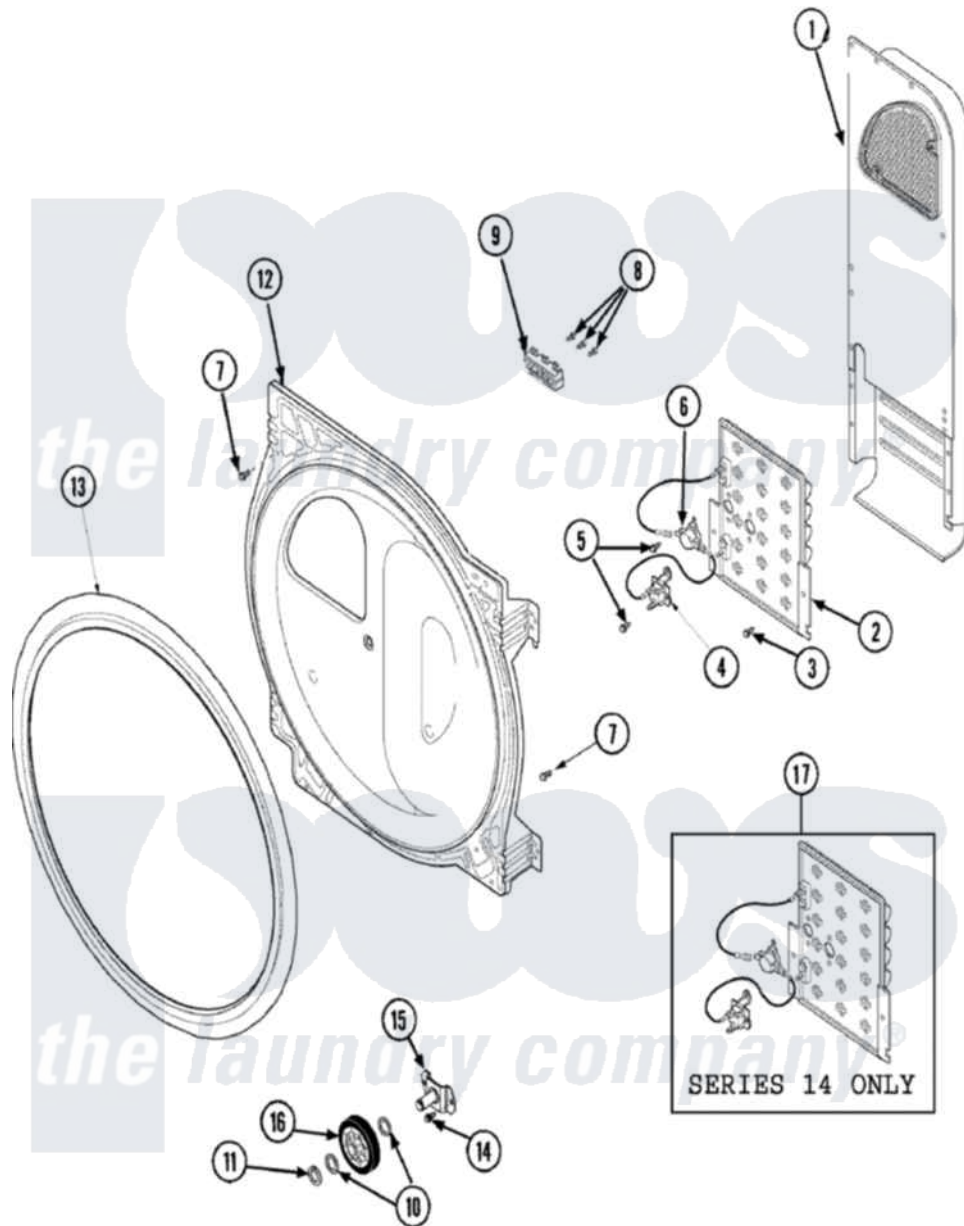

Amana NDE7800AYW 06 - REAR BLKHD, AIR DUCT, ROLLER&HTR (ELE)

Amana Residential Amana NDE7800AYW Dryer Parts Parts Diagram 06 - REAR BLKHD, AIR DUCT, ROLLER&HTR (ELE)

Click on the part number to view part

Item	Original Part Number	Replaced By	Status	Part Description
1	<a href="#">503605</a>			Assembly, Heater Duct
2	<a href="#">Y503978</a>			Assembly, Heater Kit
"	<a href="#">Y503978</a>			Assembly, Heater Kit
"	37001134	<a href="#">37001139</a>		Repair Kit, 5300w Element
3	<a href="#">503688</a>			Screw, 10B-16 X .34 I
4	<a href="#">40113801</a>			Fuse, Thermal
"	<a href="#">40113801</a>			Fuse, Thermal
"	37001135	<a href="#">37001139</a>		Repair Kit, 5300w Element
5	23222	<a href="#">3177991</a>		Screw
6	Y62641	<a href="#">W10116735</a>		Thermistor-Fix
"	Y62641	<a href="#">W10116735</a>		Thermistor-Fix
"	<a href="#">37001133</a>			Thermostat, 240F Limit
7	<a href="#">20530</a>			Screw, 10-24 x 3/8 Hex
8	Y61199	<a href="#">3400094</a>		Screw, 10-32 X 3/8
9	<a href="#">61923</a>			Block, Terminal
10	<a href="#">52549</a>			Washer, 501 ID X3/4 Odx

11	<a href="#">23748</a>	Ring, Retaining	
12	<a href="#">502614WP</a>	Bulkhead, Rear	
13	501801	<a href="#">37001132</a>	Seal, Cylinder
14	<a href="#">503688</a>	Screw, 10B-16 X .34 I	
15	<a href="#">40113601</a>	Assembly, Roller Brkt	
16	<a href="#">37001042</a>	Assembly, Cylinder Roller	
17	<a href="#">37001139</a>	Repair Kit, 5300w Element	