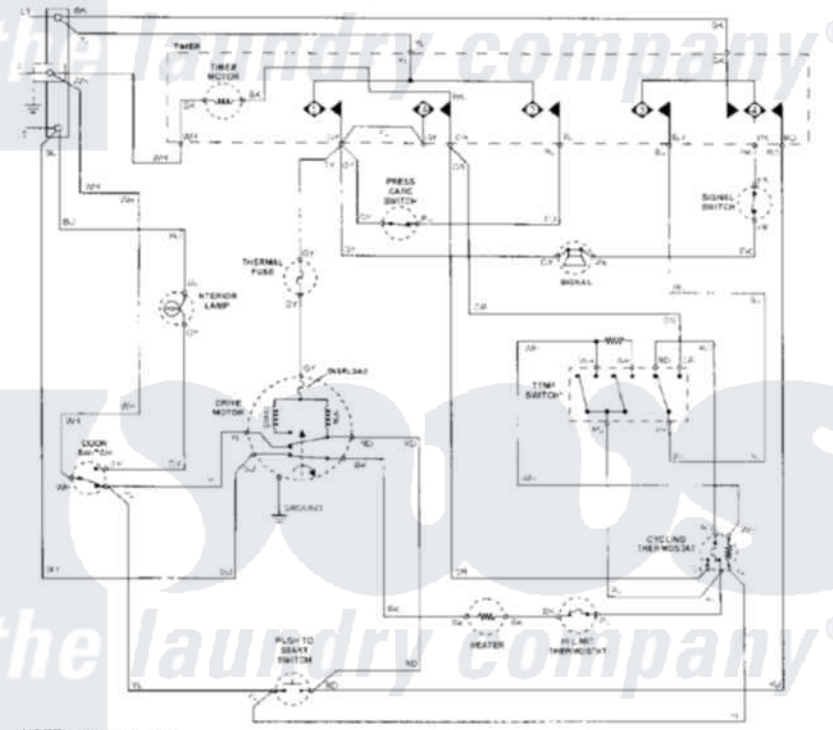

Amana NDE7800AYW 09 - WIRING INFORMATION (SERIES 11)

CIRCUIT	FUNCTION	60	120	180	240	300
1	YL CY MOTOR	█	█	█	█	█
1A	GY GR HEAT MOTOR	█	█	█	█	█
2	YL PU MOTOR	█	█	█	█	█
3	PK BU HEAT	█	█	█	█	█
4	PK BK HEAT & SIGNAL PK RD SIGNAL	█	█	█	█	█

□ CONTACTS OPEN   REGULAR FABRICS   PRESS CARE   TIME DRY   WRINKLE RELEASE   PERMANENT PRESS   PRESS CARE
■ CONTACTS CLOSED