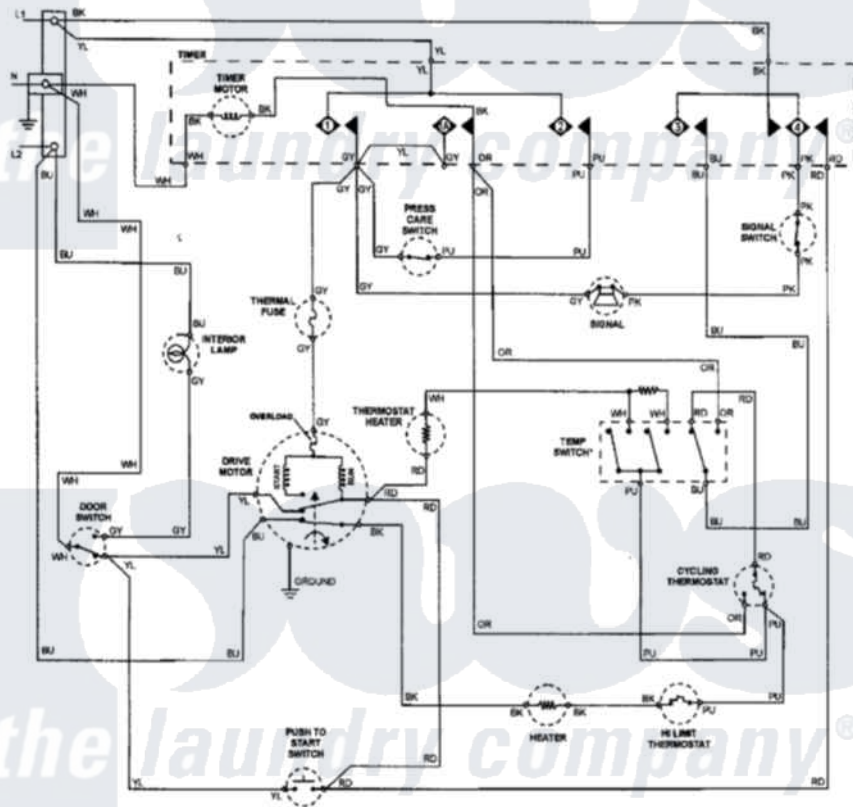

Amana NDE7800AYW 10 - WIRING INFORMATION (SERIES 12)

CIRCUIT	FUNCTION	60	120	180	240	300	330	
1	YL-GY MOTOR	[Wiring Grid]						
1A	GY-OR TIMER MOTOR	[Wiring Grid]						
2	YL-PU MOTOR	[Wiring Grid]						
3	PK-BU HEAT	[Wiring Grid]						
4	PK-PK HEAT & SIGNAL PK-RD SIGNAL	[Wiring Grid]						

□ CONTACTS OPEN	REGULAR FABRICS	PRESS CARE	OFF	TIME DRY	OFF	WRINKLE RELEASE	OFF	PERMANENT PRESS	PRESS CARE	OFF
■ CONTACTS CLOSED