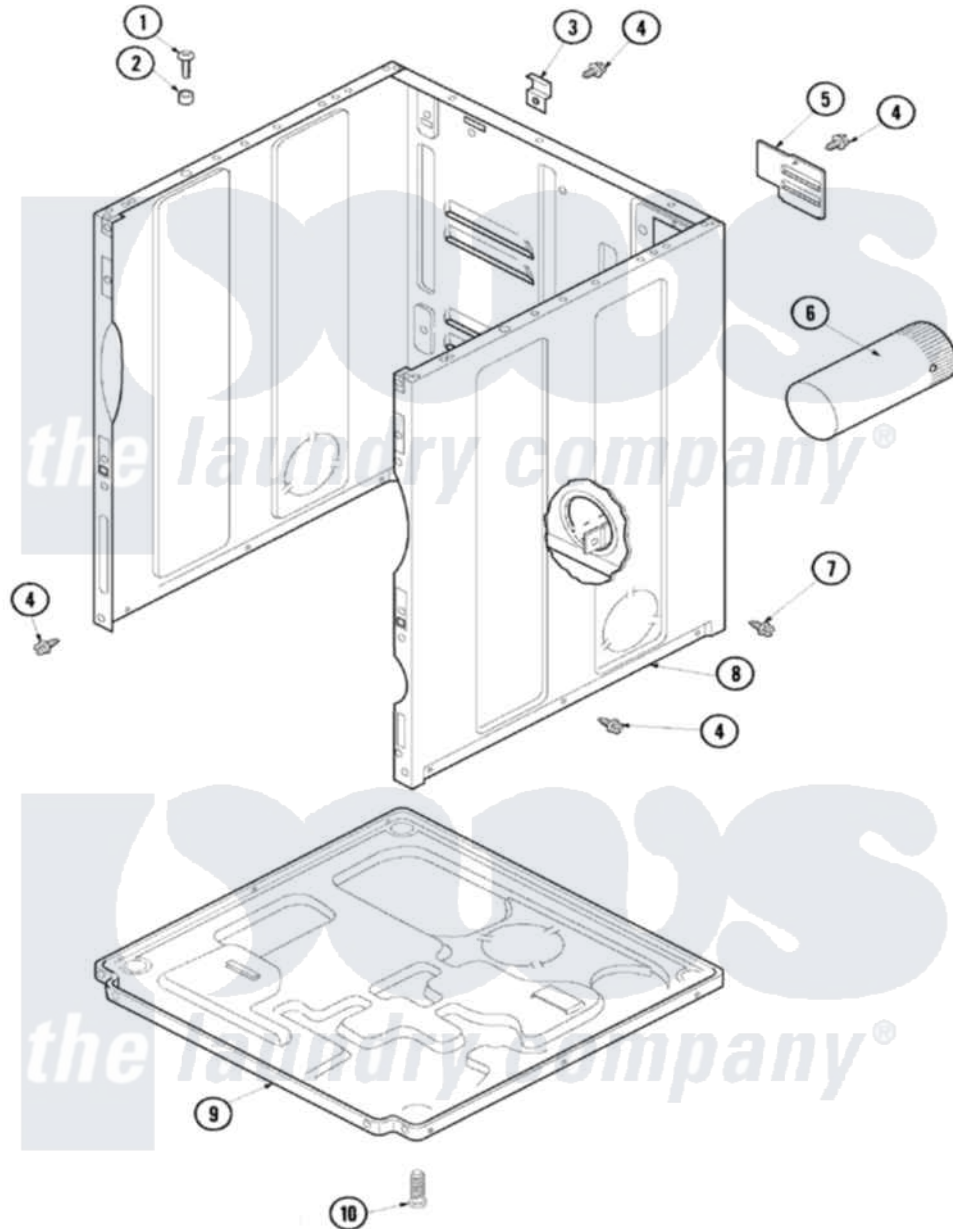

Amana NDE7800AZW 01 - CABINET & BASE

Amana Residential Amana NDE7800AZW Dryer Parts Parts Diagram 01 - CABINET & BASE
 Click on the part number to view part

Item	Original Part Number	Replaced By	Status	Part Description
1	32671	Y014874		Screw, Idler Arm And Sleeve
2	505187			Locator, Panel
3	500003			Hinge, Top
4	503661	27001200		Screw
5	500114	510903		Plate Access Panel
6	505518			Duct, Exhaust
7	503688			Screw, 10B-16 X .34 I
8	40076402WP	37001284		Cabinet As Pack
9	500070			Base, Dryer
10	Y500101			Leg, Leveling
11	40097501	33002916		Power Cord, Canadian 240V