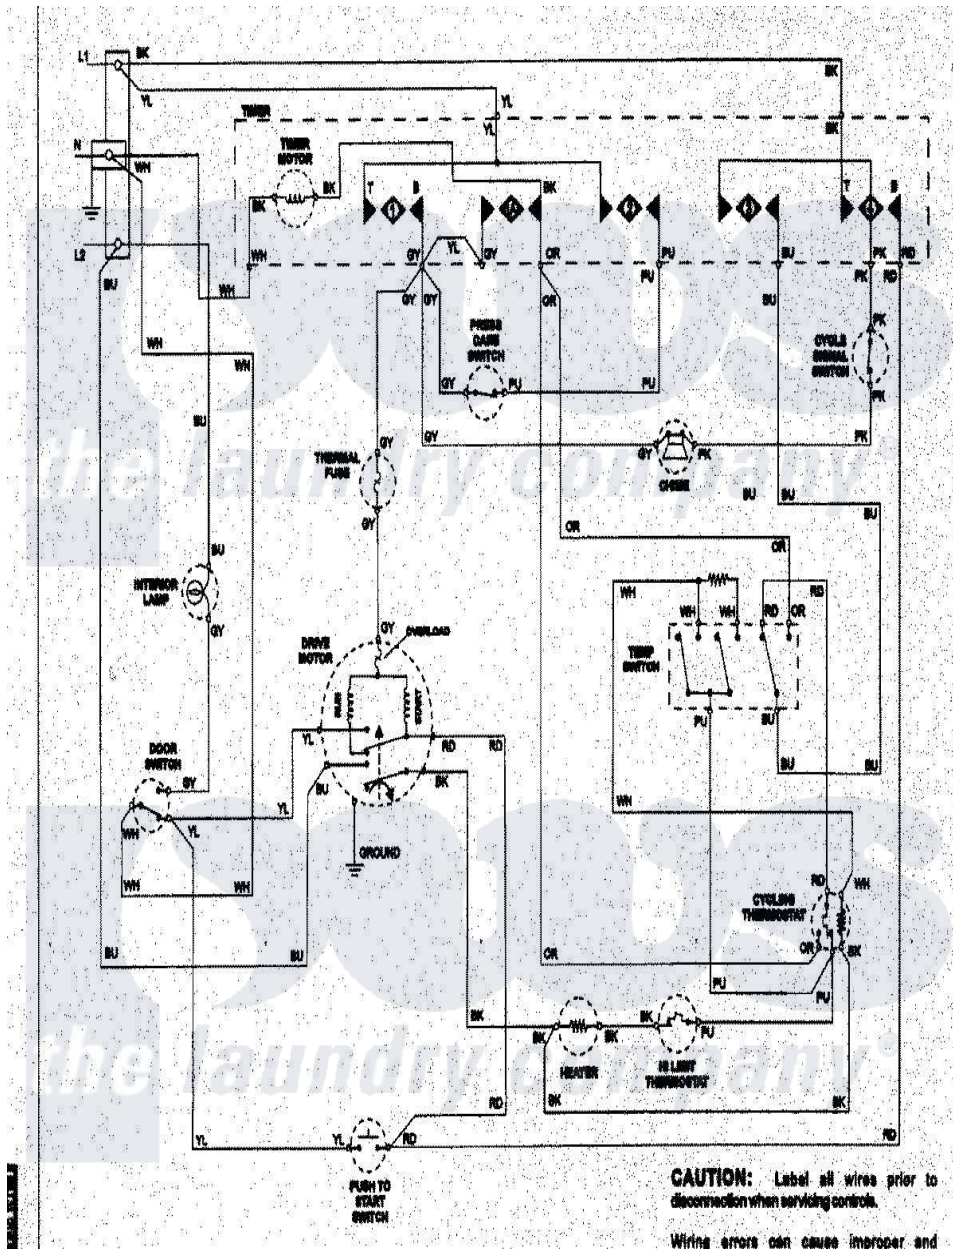

Amana NDE7800AZW 08 - WIRING INFORMATION

Amana Residential Amana NDE7800AZW Dryer Parts Parts Diagram 08 - WIRING INFORMATION
 Click on the part number to view part

Item	Original Part Number	Replaced By	Status	Part Description
NI	15003258		Not Available	WIRING INFORMATION