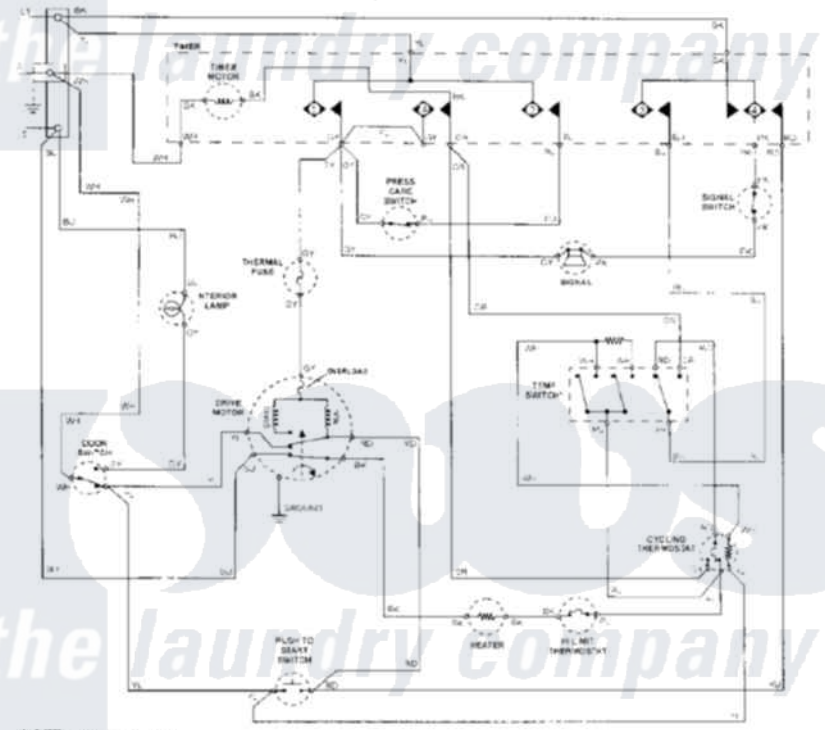

Amana NDE7800AZW 09 - WIRING INFORMATION (SERIES 11)

CIRCUIT	FUNCTION	60	120	180	240	300
1	YL CY MOTOR	█	█	█	█	█
1A	GY GR HEAT MOTOR	█	█	█	█	█
2	YL PU MOTOR	█	█	█	█	█
3	PK BU HEAT	█	█	█	█	█
4	PK BK HEAT & SIGNAL PK RD SIGNAL	█	█	█	█	█

□ CONTACTS OPEN   REGULAR FABRICS   PRESS CARE   TIME DRY   WRINKLE RELEASE   PERMANENT PRESS   PRESS CARE
■ CONTACTS CLOSED