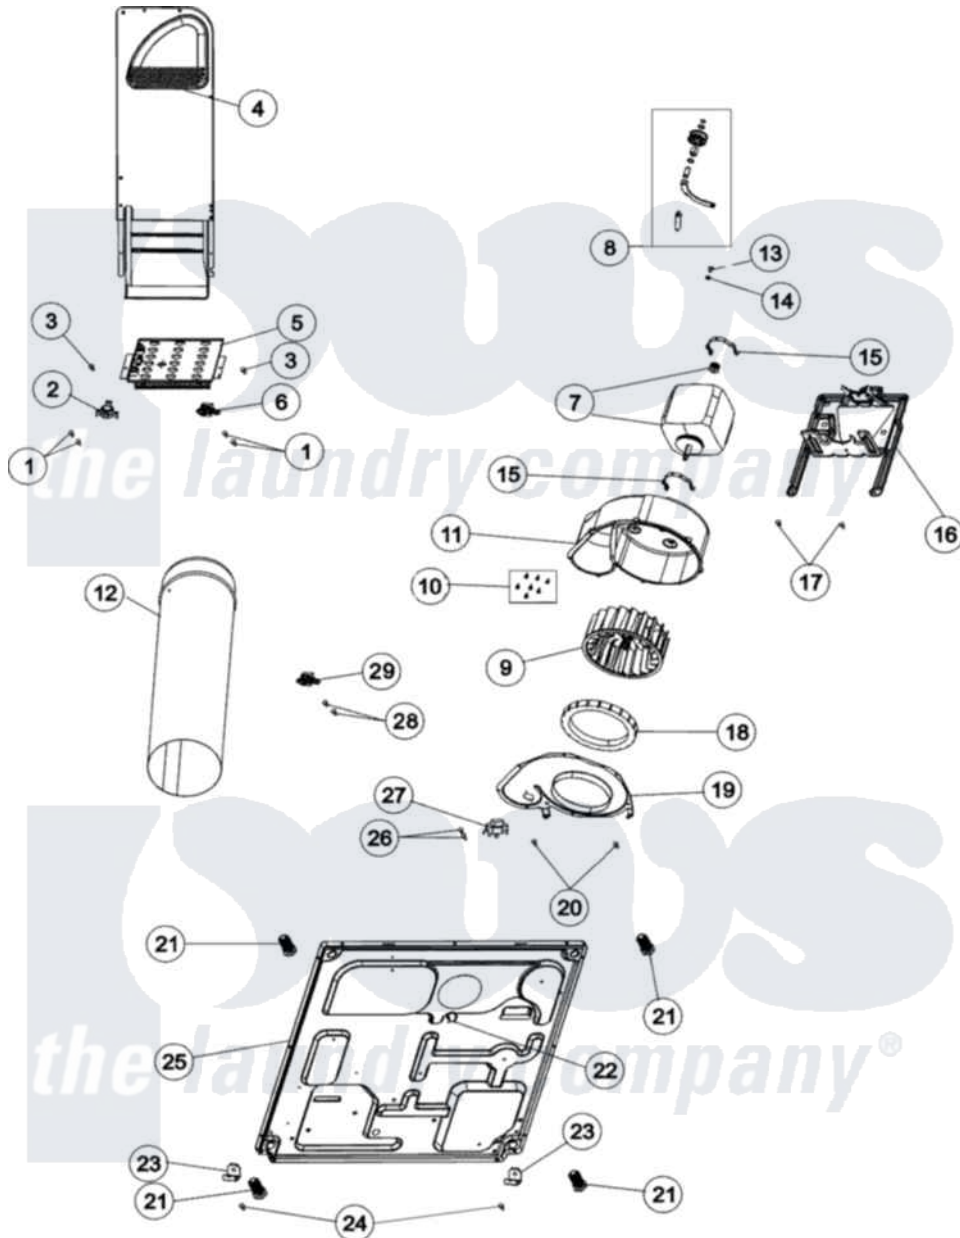

Amana NDE8805AYW 01 - BASE, HEATER & MOTOR

Amana Residential Amana NDE8805AYW Dryer Parts Parts Diagram 01 - BASE, HEATER & MOTOR
 Click on the part number to view part

Item	Original Part Number	Replaced By	Status	Part Description
1	23222	3177991		Screw
2	Y62641	W10116735		Thermistor-Fix
3	503688			Screw, 10B-16 X .34 I
4	32671	Y014874		Screw, Idler Arm And Sleeve
5	Y503978			Assembly, Heater Kit
6	40113801			Fuse, Thermal
7	2200376			Motor
8	37001287			Assembly, Idler Lever/Shaft/Pulley
9	56000	510139P		Assembly Blower Fan Package
10	31260			Screw, No.8 X 3/8 Ind H
11	56020			Housing, Blower
12	505518			Duct, Exhaust
13	500824			Screw, 1/4-20 Unc Hex
14	27001225			Nut, Jam Mid Lock 1/4-20
15	V58017	660658		Clamp, Motor Mounting

15	130047	00000	343481 685441
16	503613		Mount, Motor
17	27001200		Screw
18	37001119		Seal, Blower Housing
19	500078	511969P	Kit Blower Housing And Cover
20	503688		Screw, 10B-16 X .34 I
21	Y500101		Leg, Leveling
22	504034		Clip, Wire
23	37001145		Clip, Front Panel
24	27001200		Screw
25	37001156		Dryer Base
26	501086	90767	Screw, 8A X 3/8 HeX Washer Head Tapping
27	33002567		Thermostat, Cycling
28	501086	90767	Screw, 8A X 3/8 HeX Washer Head Tapping
29	31001590		Thermistor, Temp Control