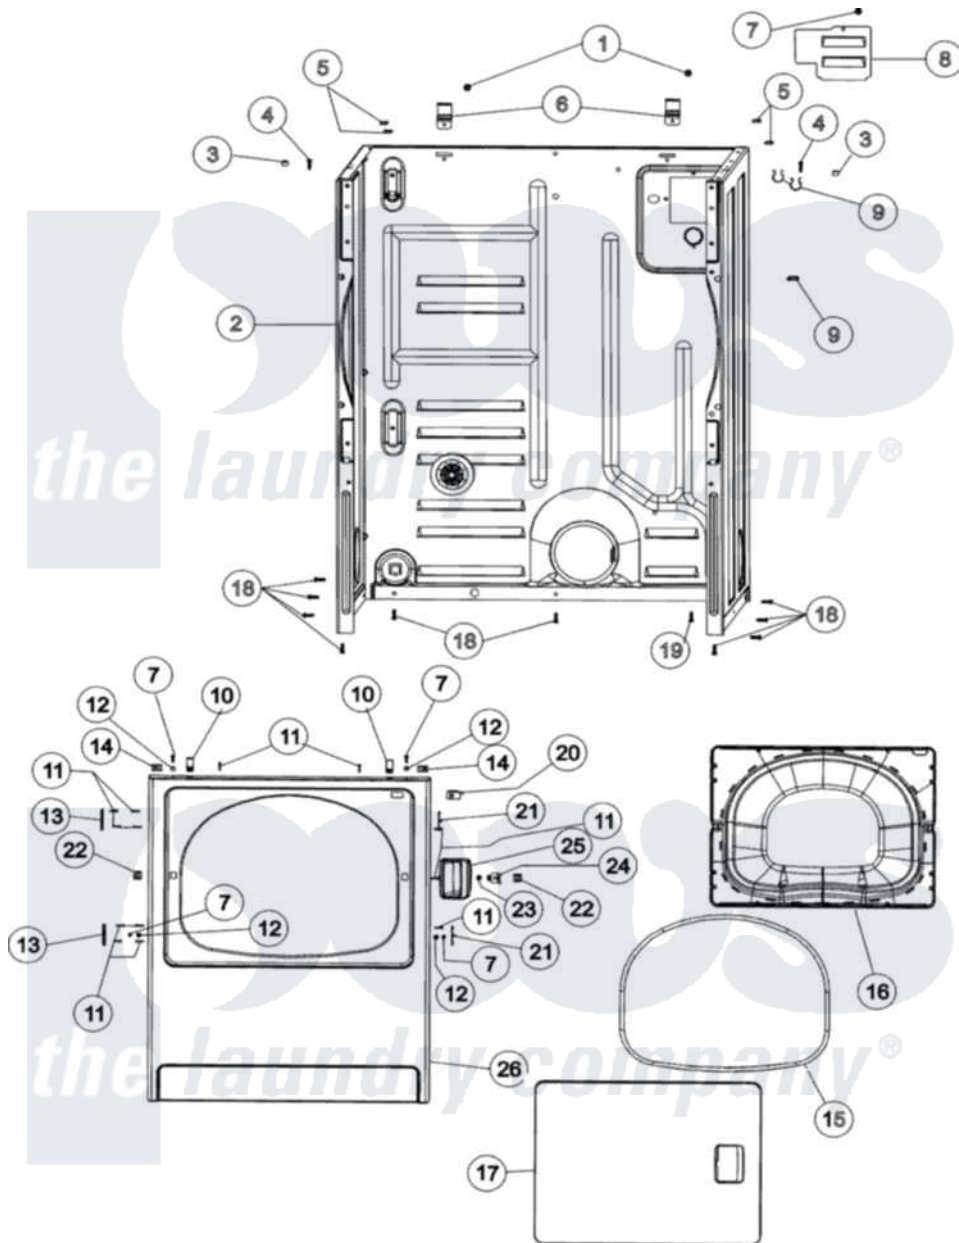

Amana NDE8805AYW 02 - CABINET & FRONT PANEL

Amana Residential Amana NDE8805AYW Dryer Parts Parts Diagram 02 - CABINET & FRONT PANEL
 Click on the part number to view part

Item	Original Part Number	Replaced By	Status	Part Description
1	503688			Screw, 10B-16 X .34 I
2	37001155	37001284		Cabinet As Pack
3	505187			Locator, Panel
4	32671	Y014874		Screw, Idler Arm And Sleeve
5	Y56128			Pad, Bumper
6	500003			Hinge, Top
7	32671	Y014874		Screw, Idler Arm And Sleeve
8	503293			Plate, Access Cover
9	504034			Clip, Wire
10	25-7220			Clip, Cabinet Top
11	37001030			Screw, No.8ab-16 x 3/4 Fh
12	505187			Locator, Panel
13	Y503676			Hinge, Door And Top
14	213280	204439		Screw And Fstner Assembly
15	504005	511056		Seal Front Panel
16	37001028			Seal And Liner, Assembly

17	37001029		Door, Dryer
18	27001200		Screw
19	20530		Screw, 10-24 x 3/8 Hex
20	Y504570	W10169313	Switch-Dor
21	503126		Plug, Hinge Hole
22	54660	LA-1003	Door Catch Kit
23	500039	510181	Strike Doormetal
24	40116201		Bracket, Door Strike
25	33001241		Handle, Door
26	37001154		Front Panel - White