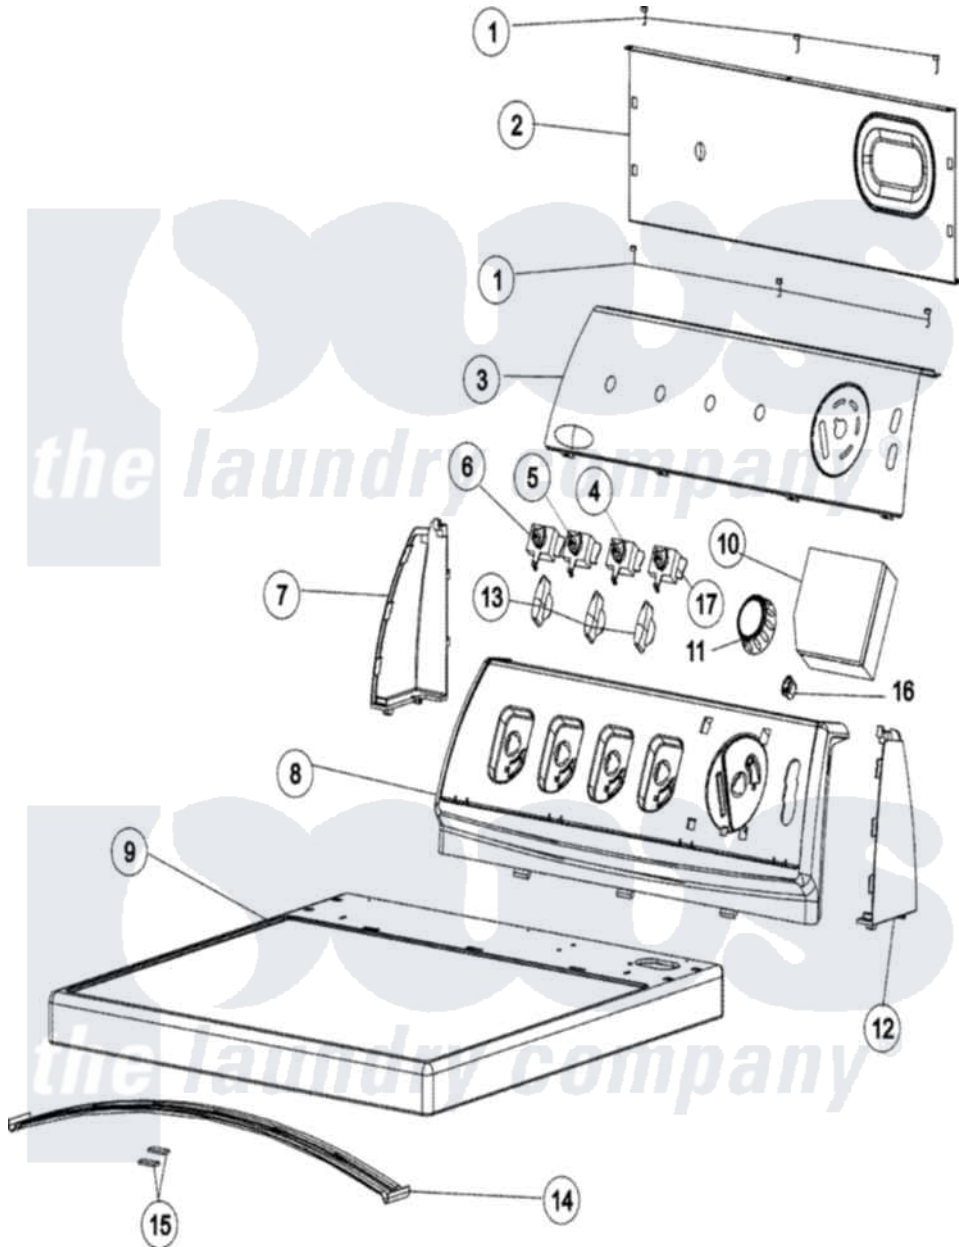

Amana NDE8805AYW 03 - CONTROL PANEL & TOP

Amana Residential Amana NDE8805AYW Dryer Parts Parts Diagram 03 - CONTROL PANEL & TOP
 Click on the part number to view part

Item	Original Part Number	Replaced By	Status	Part Description
1	21002224			Screw
2	37001233			Shield, Backguard
3	37001275	12002675		Facia As P
4	37001263			Encoder, Rotary 4 Position
5	37001265			Encoder, Rotary 2 Position
6	37001264			Encoder, Rotary 5 Position
7	21001546			Endcap, Panel
8	37001166			Support, Switch -White
9	37001232	37001283		Top As Pack
10	37001167	37001286		Dryer Cont
11	37001182			Knob Assembly
12	21001547			Endcap, Panel
13	37001180			Knob Assembly
14	56486		Not Available	BRACE, TOP
15	500121	510189		Pad Felt
16	37001248			Switch - Rocker