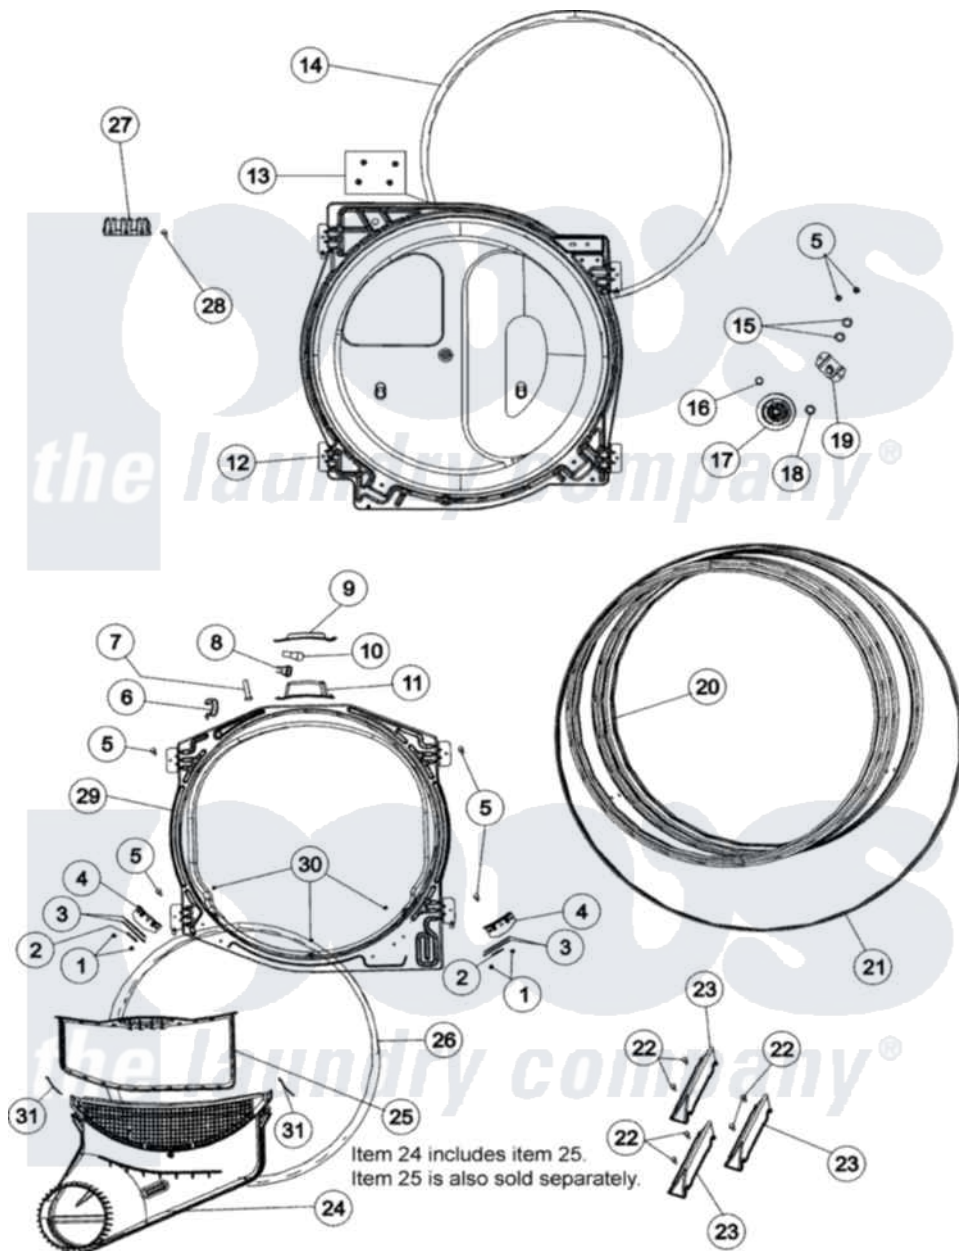

Amana NDE8805AYW 05 - TUMBLER

Amana Residential Amana NDE8805AYW Dryer Parts Parts Diagram 05 - TUMBLER
 Click on the part number to view part

Item	Original Part Number	Replaced By	Status	Part Description
1	37001031	3370225		Screw
2	500121	510189		Pad Felt
3	40116501	37001298		Glide- Dry
4	37001036			Bracket, Cylinder Glide
5	503661	27001200		Screw
6	504034			Clip, Wire
7	505295			Screw, No.8ab-16 x 3/4 PH
8	504458	Y504452		Light Assembly
9	40094301			Lens, Light
10	Y60954	67001316		Bulb, Light
11	503622	Y504452		Light Assembly
12	504801W	502614WP		Bulkhead, Rear
13	503688			Screw, 10B-16 X .34 I
14	37001132			Seal, Cylinder
15	52549			Washer, 501 ID X3/4 Odx
16	23748			Ring, Retaining

17	37001042		Assembly, Cylinder Roller
18	Y504082		Washer, Wave
19	40113601		Assembly, Roller Brkt
20	37001162	Not Available	ASSEMBLY, CYLINDER (STAINLESS)
21	40111201		Belt, Cylinder
22	Y62588		Screw, 10BT-12 X 1 Tap
23	37001125	12002559	Baffle Kit
24	37001141		Air Duct Assembly
25	37001142		Filter, Lint
26	37001132		Seal, Cylinder
27	61923		Block, Terminal
"	Y61199	3400094	Screw, 10-32 X 3/8
28	501285		Screw, No.12 X 9/16-Pla
29	503616W	503616WP	Assembly, Frt Bulkhead
30	37001030		Screw, No.8ab-16 x 3/4 Fh
31	40012001		Clip, Retaining Harness
"	503625		Sensor, Moisture