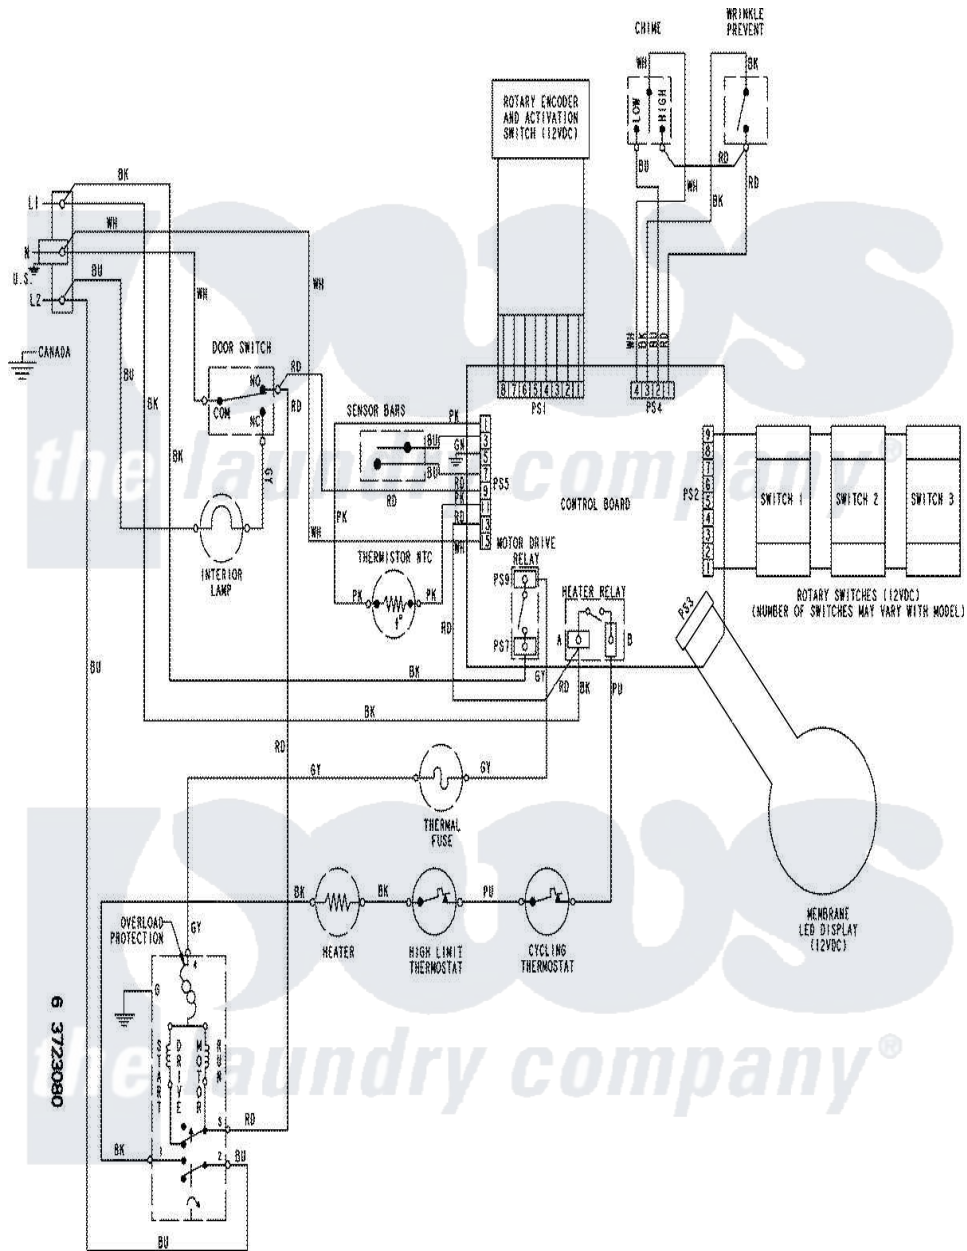

# Amana NDE8805AYW 06 - WIRING INFORMATION

Amana Residential Amana NDE8805AYW Dryer Parts Parts Diagram 06 - WIRING INFORMATION  
 Click on the part number to view part

Item	Original Part Number	Replaced By	Status	Part Description
NI	15003775		Not Available	WIRING INFORMATION