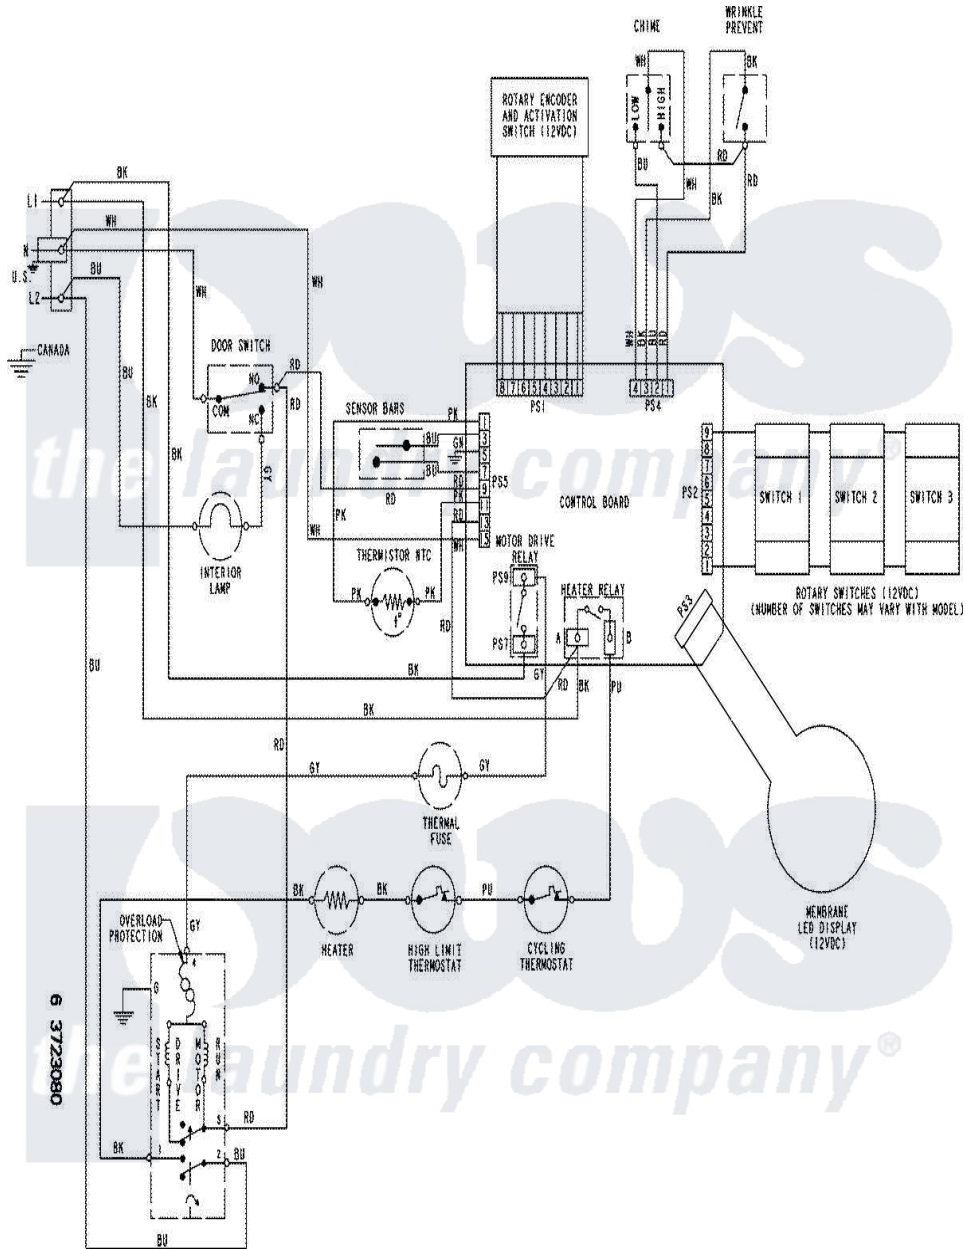

# Amana NDE8805AZW 06 - WIRING INFORMATION

Amana Residential Amana NDE8805AZW Dryer Parts Parts Diagram 06 - WIRING INFORMATION  
 Click on the part number to view part

Item	Original Part Number	Replaced By	Status	Part Description
NI	15003775		Not Available	WIRING INFORMATION