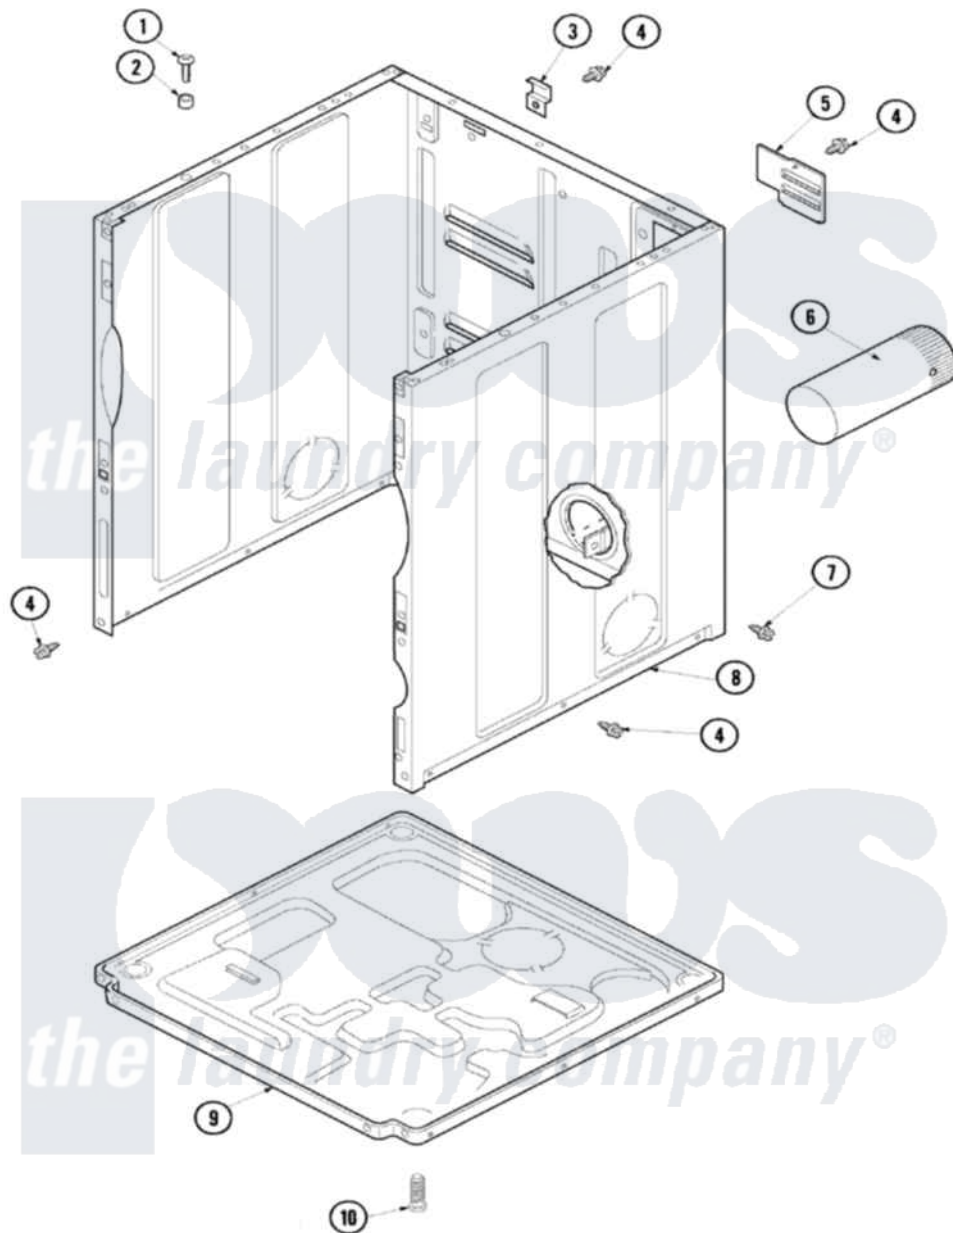

Amana NDG2330AWW 01 - CABINET & BASE

Amana Residential Amana NDG2330AWW Dryer Parts Parts Diagram 01 - CABINET & BASE
 Click on the part number to view part

Item	Original Part Number	Replaced By	Status	Part Description
1	32671	Y014874		Screw, Idler Arm And Sleeve
2	505187			Locator, Panel
3	500003			Hinge, Top
4	503661	27001200		Screw
5	500114	510903		Plate Access Panel
6	505518			Duct, Exhaust
7	503688			Screw, 10B-16 X .34 I
8	40076402WP	37001284		Cabinet As Pack
9	500070			Base, Dryer
10	Y500101			Leg, Leveling
11	33002494	33002778		Power Cord