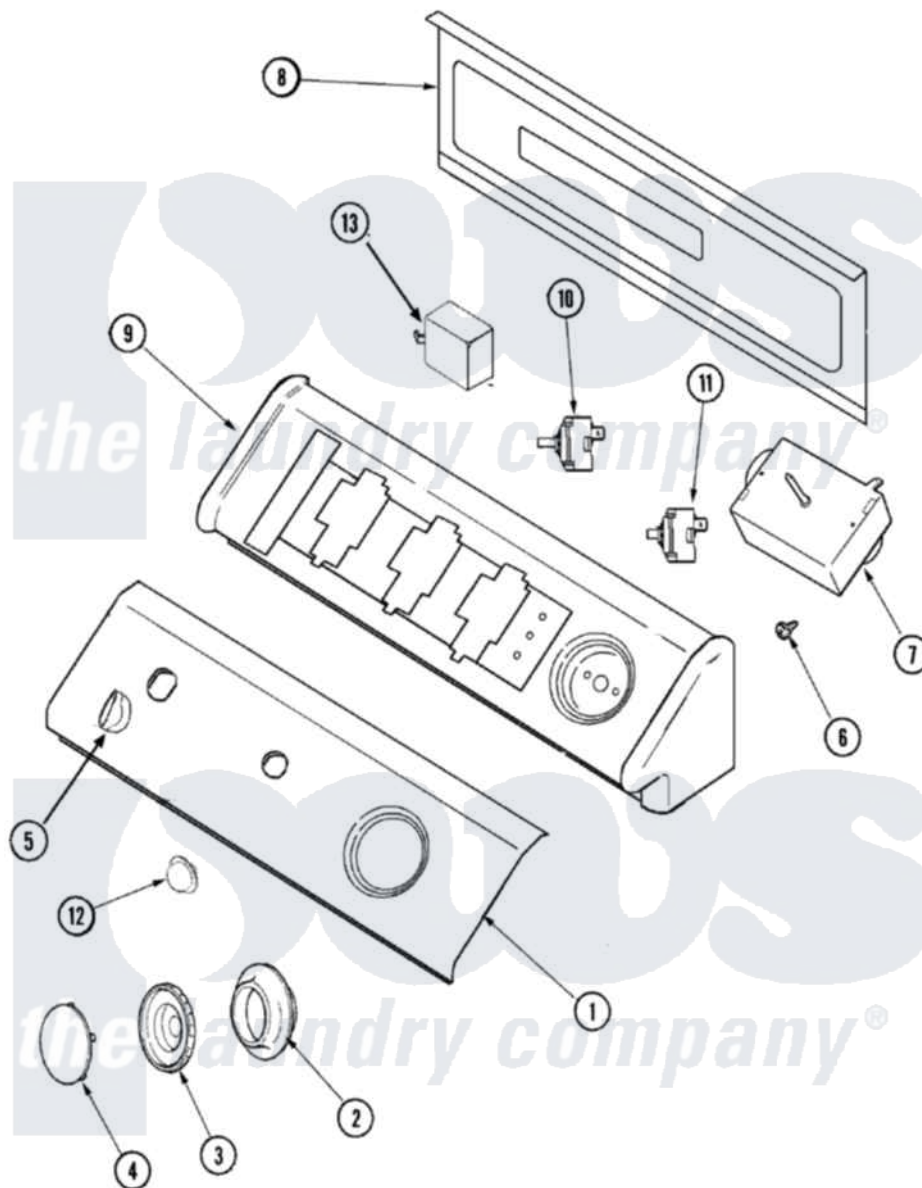

Amana NDG2330AWW 02 - CONTROL PANEL

Amana [Residential Amana NDG2330AWW Dryer Parts](#) Parts Diagram 02 - CONTROL PANEL
 Click on the part number to view part

Item	Original Part Number	Replaced By	Status	Part Description
1	37001066			Facia, Graphic Panel
2	37001067			Dial, Timer
3	37001068			Knob, Timer
4	27001087			Knob, Cap
5	27001091			Knob, Selector
6	37001031	3370225		Screw
7	37001069			Timer
8	37001072			Panel, Back
9	27001085			Console
10	33001640			Switch, Temperature
11	37001070	33001618		Switch- PU
12	37001071			Button, Push-To-Start
13	33001623			Buzzer, Non-Adjustable
"	501086	90767		Screw, 8A X 3/8 HeX Washer Head Tapping