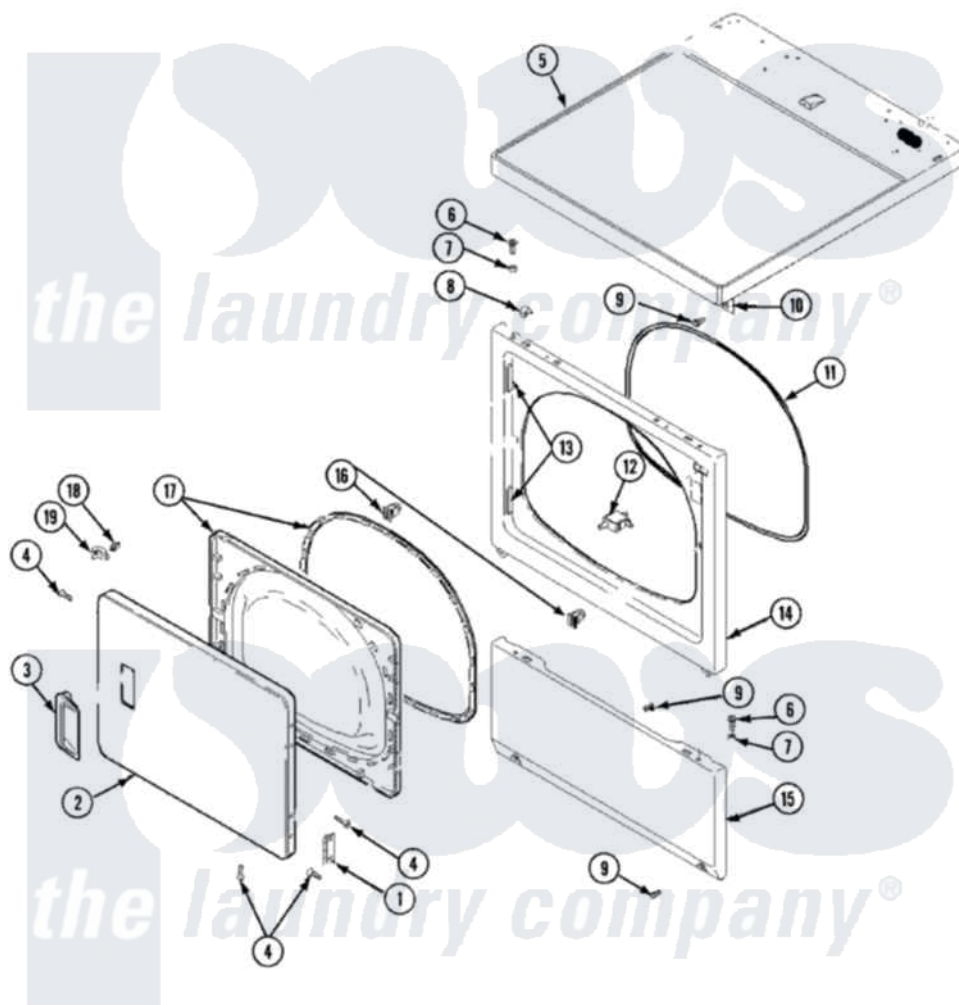

# Amana NDG2330AWW 03 - DOOR, FRONT, ACCESS & TOP PANELS

Amana Residential Amana NDG2330AWW Dryer Parts Parts Diagram 03 - DOOR, FRONT, ACCESS & TOP PANELS  
 Click on the part number to view part

Item	Original Part Number	Replaced By	Status	Part Description
1	<a href="#">Y503676</a>			Hinge, Door And Top
2	<a href="#">37001029</a>			Door, Dryer
3	<a href="#">37001073</a>			Handle, Door
4	<a href="#">37001030</a>			Screw, No.8ab-16 x 3/4 Fh
5	<a href="#">Y56128</a>			Pad, Bumper
"	<a href="#">37001027</a>			Panel, Top
6	32671	<a href="#">Y014874</a>		Screw, Idler Arm And Sleeve
7	<a href="#">505187</a>			Locator, Panel
8	56080	<a href="#">22001650</a>		Fastener, Spring
9	503661	<a href="#">27001200</a>		Screw
10	<a href="#">40130801</a>			Bracket, Top Mount
11	504005	<a href="#">511056</a>		Seal Front Panel
12	Y504570	<a href="#">W10169313</a>		Switch-Dor
13	<a href="#">503126</a>			Plug, Hinge Hole
14	<a href="#">503656WP</a>			Panel, Front
15	<a href="#">37001074</a>			Panel, Access

16	54660	<a href="#">LA-1003</a>	Door Catch Kit
17	<a href="#">37001028</a>		Seal And Liner, Assembly
18	500039	<a href="#">510181</a>	Strike Doormetal
19	<a href="#">40116201</a>		Bracket, Door Strike