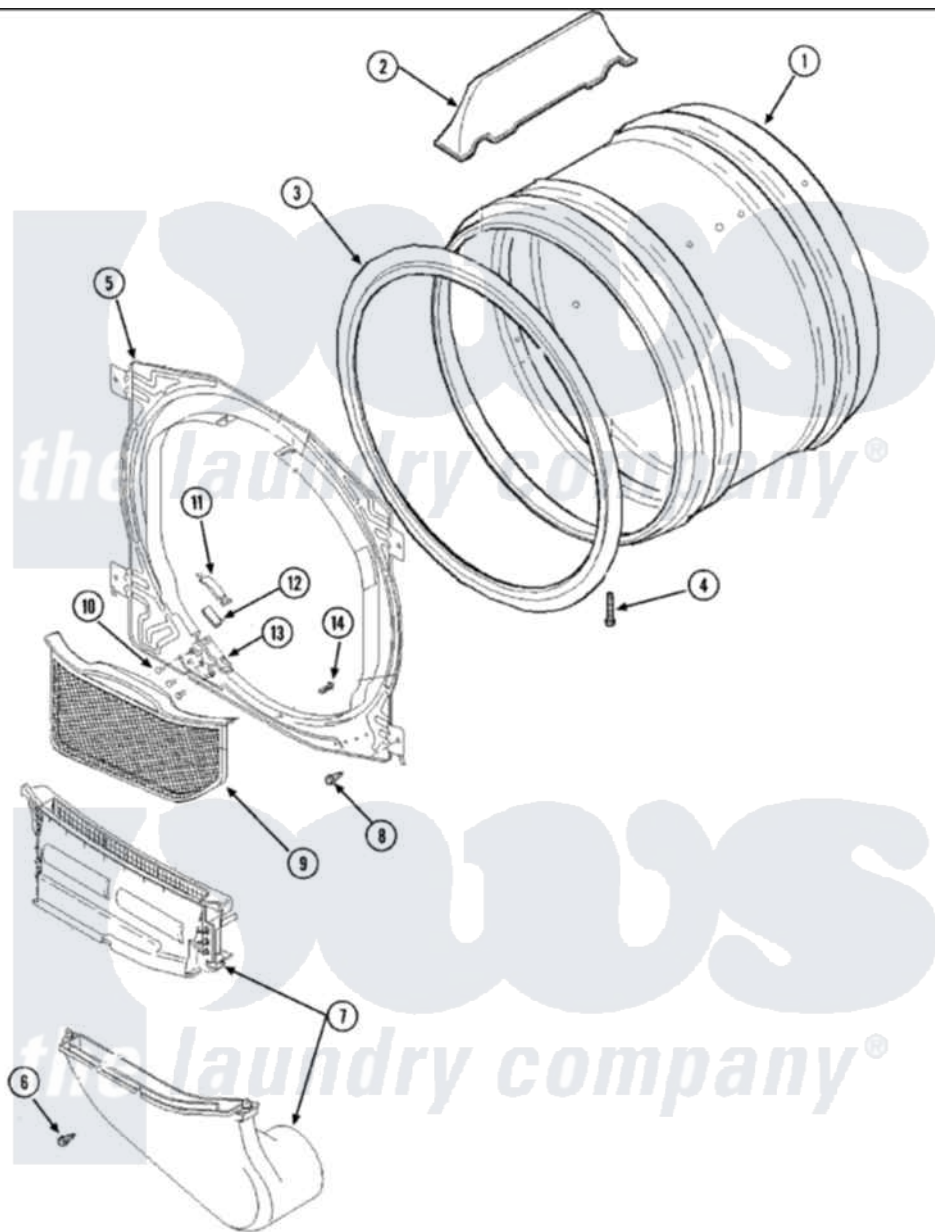

Amana NDG2330AWW 04 - FRONT BULKHEAD, AIR DUCT & CYLINDER

Amana Residential Amana NDG2330AWW Dryer Parts Diagram 04 - FRONT BULKHEAD, AIR DUCT & CYLINDER

Click on the part number to view part

Item	Original Part Number	Replaced By	Status	Part Description
1	504467WP			Cylinder Assembly
2	37001076	12002559		Baffle Kit
3	501801	37001132		Seal, Cylinder
4	Y62588			Screw, 10BT-12 X 1 Tap
5	503756W			Assembly, Blkhhd Front CO
6	501285			Screw, No.12 X 9/16-Pla
7	40124501	37001141		Air Duct Assembly
8	503688			Screw, 10B-16 X .34 I
9	37001086			Filter, Lint
10	37001031	3370225		Screw
11	40116501	37001298		Glide- Dry
12	500121	510189		Pad Felt
13	37001036			Bracket, Cylinder Glide
14	500226			Screw, 8b-16 x 5/8 Tap