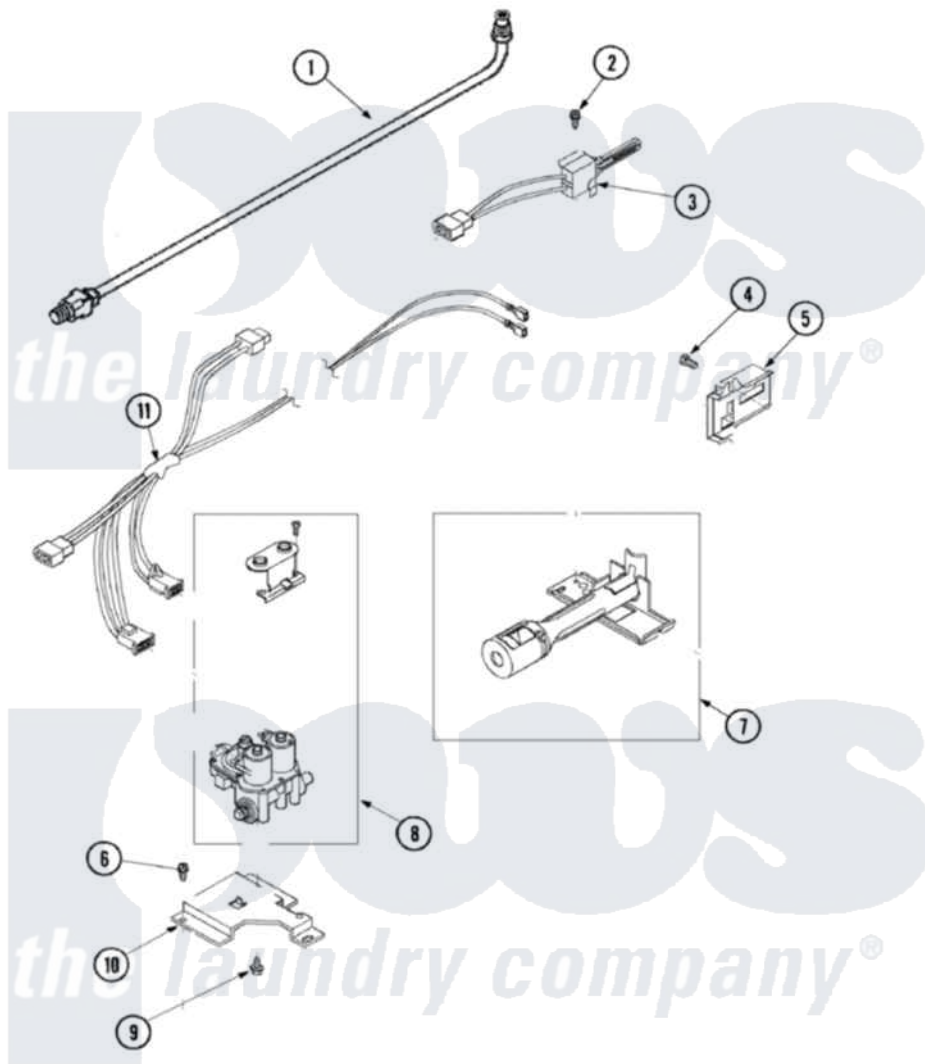

Amana NDG2330AWW 05 - GAS VALVE & IGNITER

Amana [Residential Amana NDG2330AWW Dryer Parts](#) Parts Diagram 05 - GAS VALVE & IGNITER
 Click on the part number to view part

Item	Original Part Number	Replaced By	Status	Part Description
1	37001001	37001127		Valve And Pipe Assembly
2	51782		Not Available	SCREW, 6B-20X5/16
3	40069801P	37001308		Ignitor
4	23222	3177991		Screw
5	Y56231	338906		Radiant, Sensor
6	503688			Screw, 10B-16 X .34 I
7	Y56234	37001304		Burner Ign
8	37001002			Assembly, Gas Valve
"	12001349	279834		Coil-Valve
9	56124	3370225		Screw
10	500821			Bracket, Mounting-Gas
11	37001007			Harness, Wire