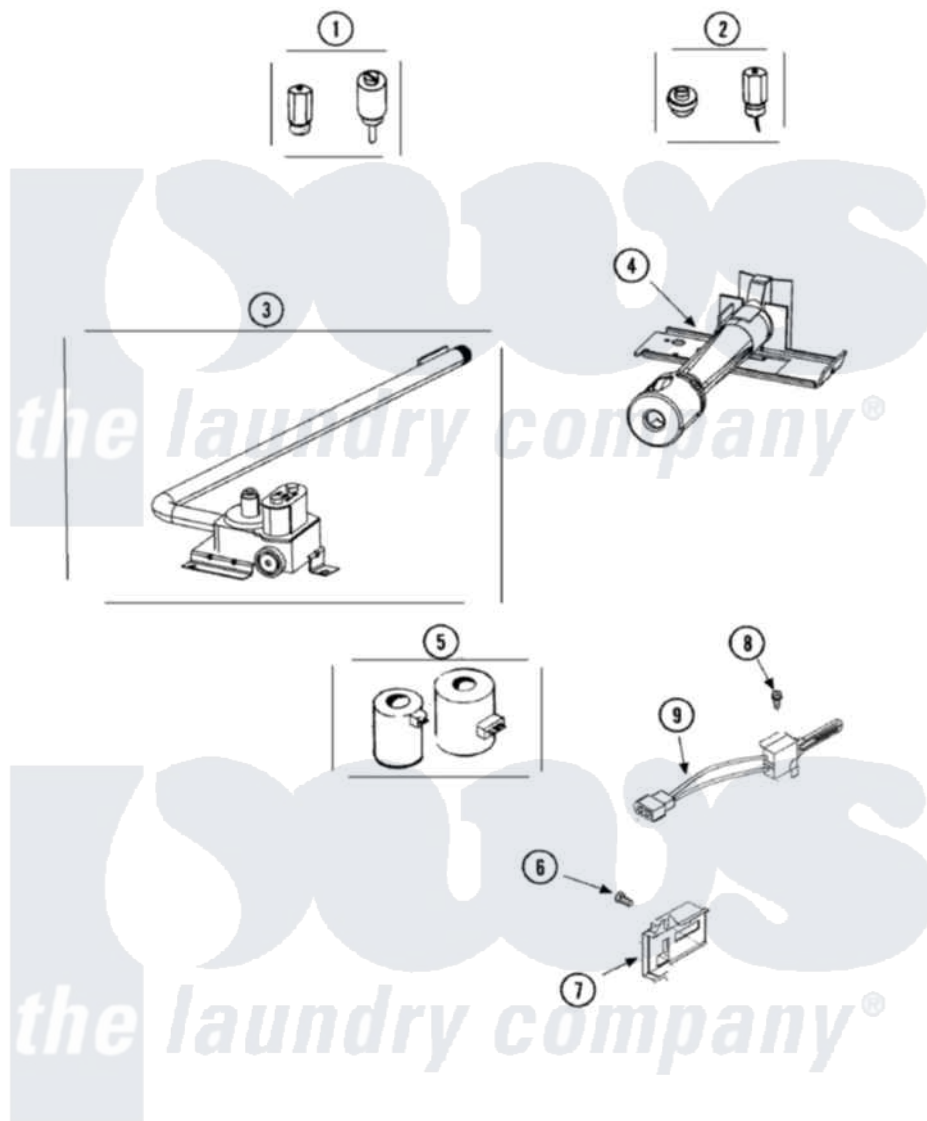

Amana NDG2330AWW 06 - GAS VALVE & IGNITER (SERIES 16)

Amana [Residential Amana NDG2330AWW Dryer Parts](#) Parts Diagram 06 - GAS VALVE & IGNITER (SERIES 16)
 Click on the part number to view part

Item	Original Part Number	Replaced By	Status	Part Description
1	649P3	LPK1		LP Gas Con
2	650P3			Kit, Gas Burner Conversion
3	37001127			Valve And Pipe Assembly
4	Y56234	37001304		Burner Ign
5	12001349	279834		Coil-Valve
6	23222	3177991		Screw
7	Y56231	338906		Radiant, Sensor
8	51782		Not Available	SCREW, 6B-20X5/16
9	40069801P	37001308		Ignitor