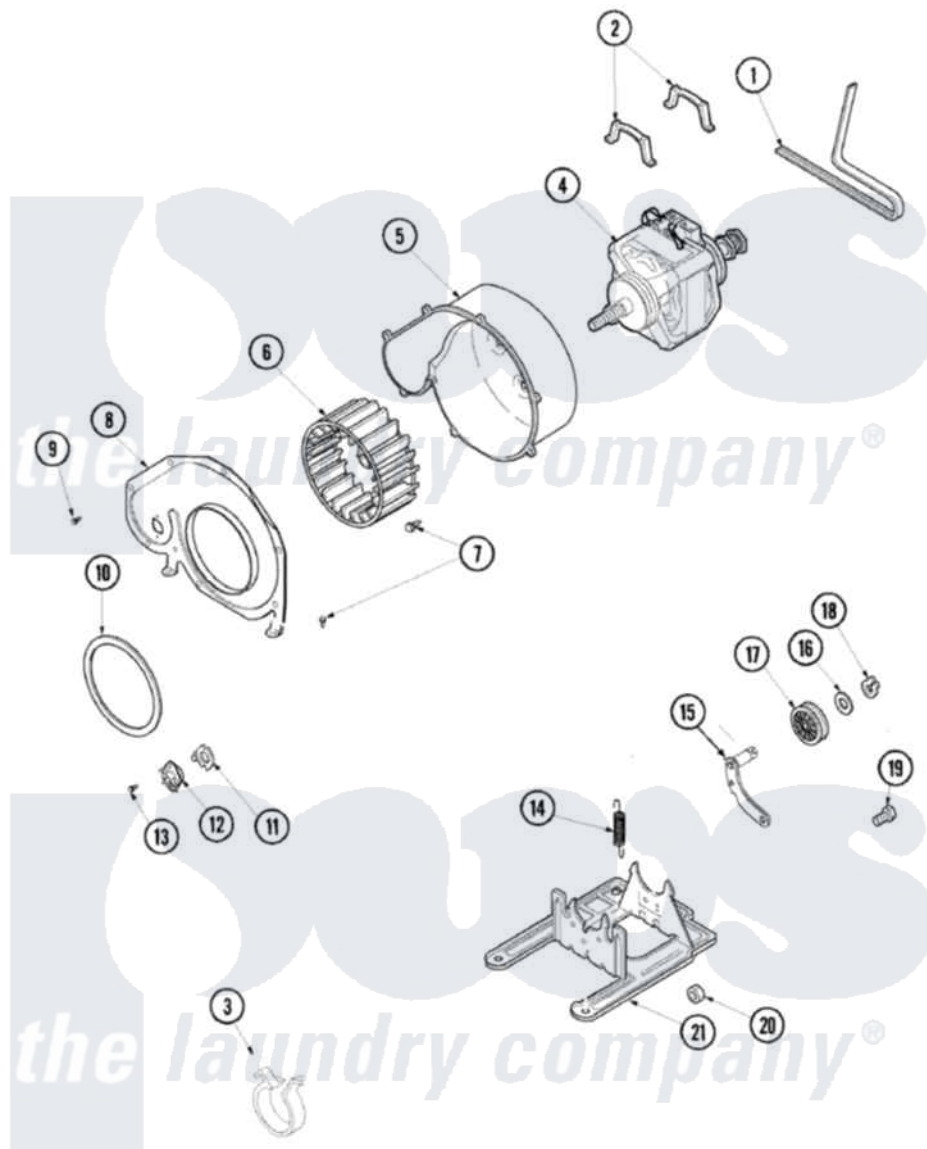

Amana NDG2330AWW 07 - MOTOR & FAN

Amana [Residential Amana NDG2330AWW Dryer Parts](#) Parts Diagram 07 - MOTOR & FAN
 Click on the part number to view part

Item	Original Part Number	Replaced By	Status	Part Description
1	4011201			Belt, Cylinder
2	Y58047	660658		Clamp, Motor Mounting 343481 685441
3	504034			Clip, Wire
4	2200376			Motor
5	56020			Housing, Blower
6	56000	510139P		Assembly Blower Fan Package
7	503661	27001200		Screw
8	500078	511969P		Kit Blower Housing And Cover
9	31260			Screw, No.8 X 3/8 Ind H
10	40090001	37001119		Seal, Blower Housing
11	61623			Thermostat, Heater-BR
12	503979			Thermostat
"	37001136			Thermostat, Cycling 146F
13	31260			Screw, No.8 X 3/8 Ind H
14	56076			Spring, Idler

15	40113501	37001144	Assembly- Idler
16	52549		Washer, 501 ID X3/4 Odx
17	Y54414		Assembly, Wheel And Bearing
18	23748		Ring, Retaining
19	500824		Screw, 1/4-20 Unc Hex
20	52566	27001225	Nut, Jam Mid Lock 1/4-20
21	503613		Mount, Motor