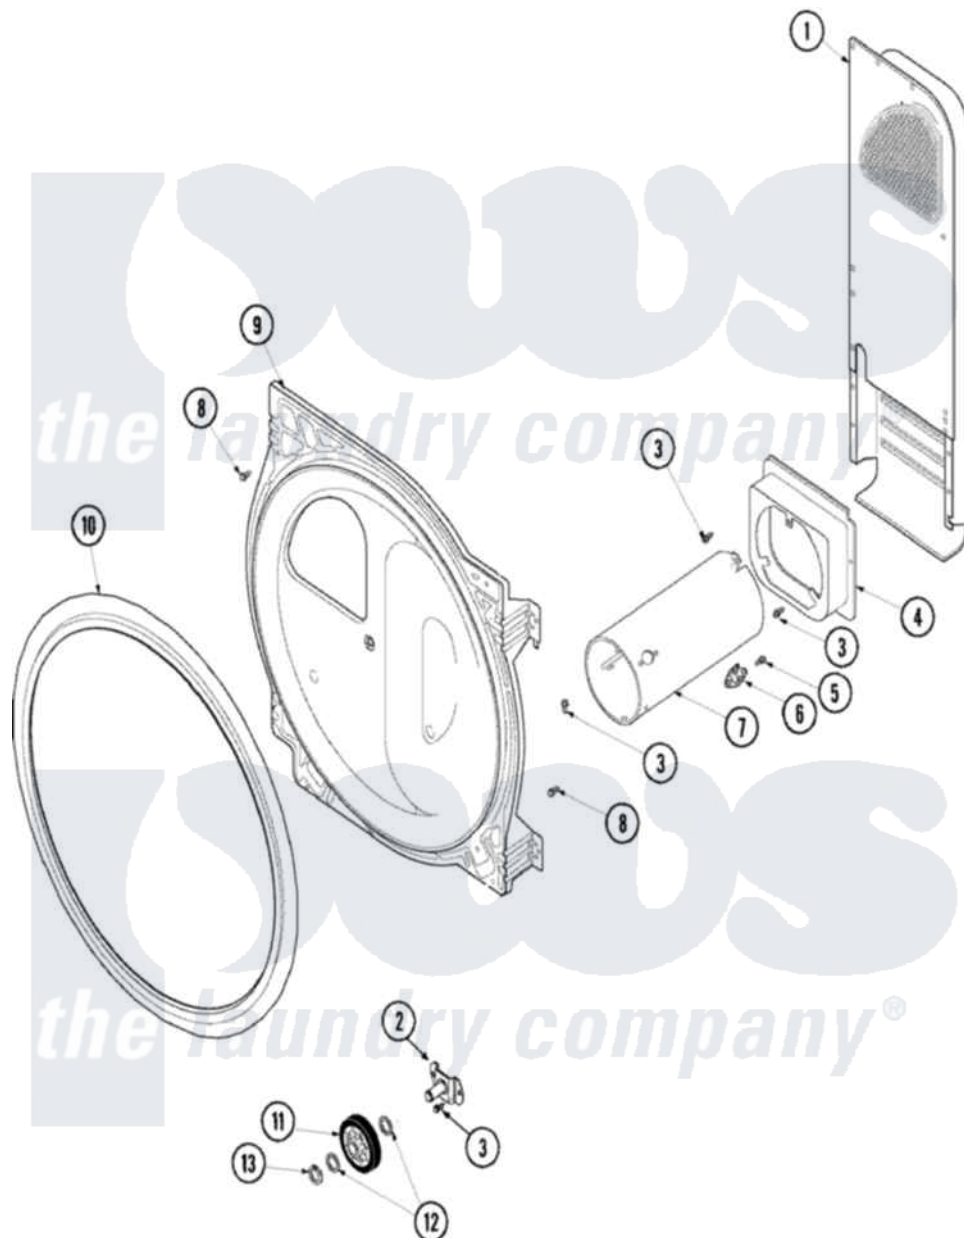

# Amana NDG2330AWW 08 - REAR BULKHEAD, ROLLER & AIR DUCT (GAS)

Amana Residential Amana NDG2330AWW Dryer Parts Parts Diagram 08 - REAR BULKHEAD, ROLLER & AIR DUCT (GAS)

Click on the part number to view part

Item	Original Part Number	Replaced By	Status	Part Description
1	<a href="#">503605</a>			Assembly, Heater Duct
2	<a href="#">40113601</a>			Assembly, Roller Brkt
3	<a href="#">503688</a>			Screw, 10B-16 X .34 I
4	500122	<a href="#">510101</a>		Shroud Heat Duct
5	51782		Not Available	SCREW, 6B-20X5/16
6	<a href="#">40113801</a>			Fuse, Thermal
"	<a href="#">Y61886</a>			Thermostat, Limit-Blk
7	37001041	<a href="#">37001303</a>		Duct- Comb
8	503661	<a href="#">27001200</a>		Screw
9	<a href="#">502614WP</a>			Bulkhead, Rear
10	501801	<a href="#">37001132</a>		Seal, Cylinder
11	<a href="#">37001042</a>			Assembly, Cylinder Roller
12	<a href="#">52549</a>			Washer, 501 ID X3/4 Odx
13	<a href="#">23748</a>			Ring, Retaining