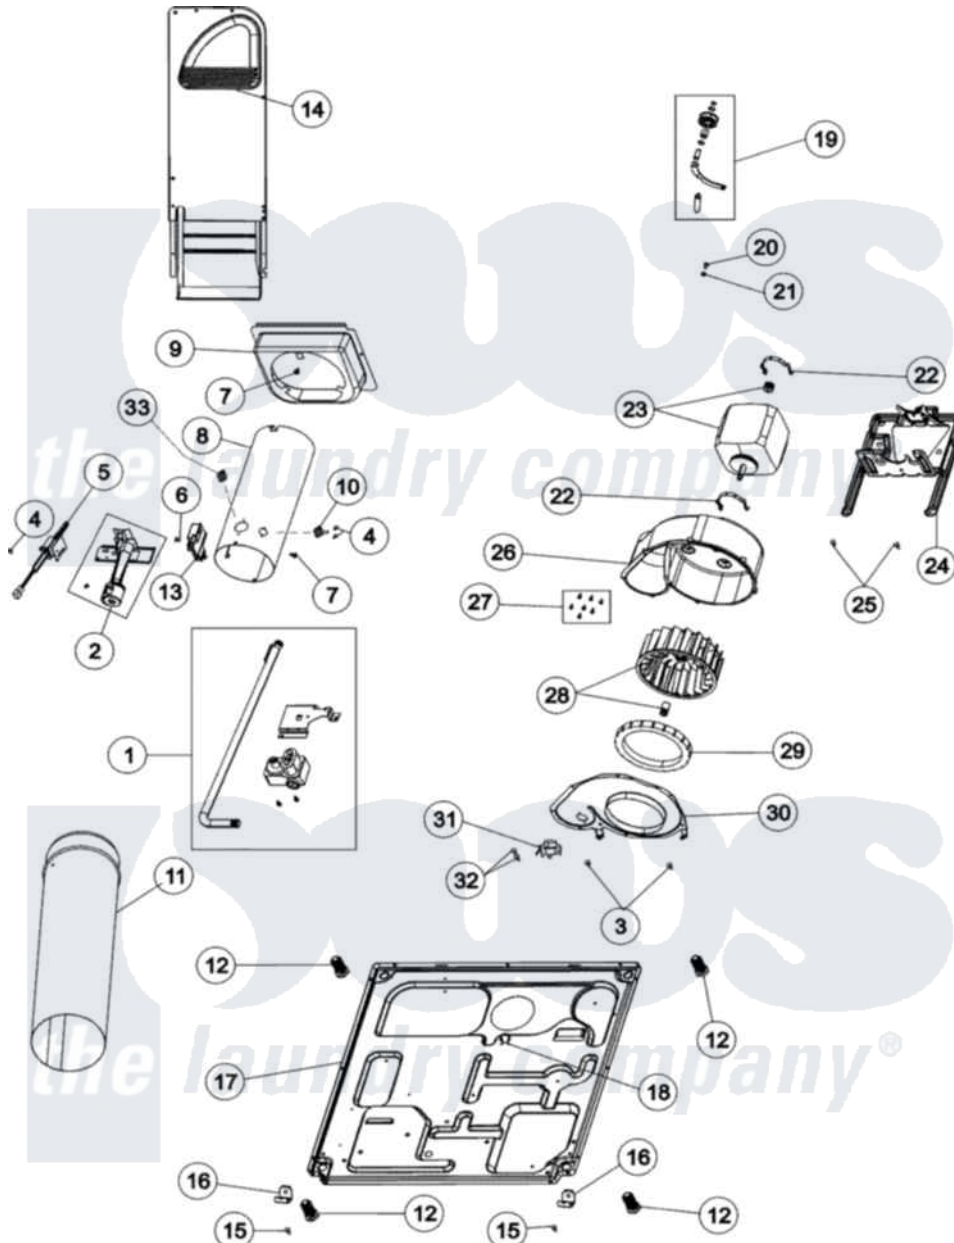

Amana NDG2335AWW 01 - BASE, HEATER & MOTOR (GAS)

Amana Residential Amana NDG2335AWW Dryer Parts Parts Diagram 01 - BASE, HEATER & MOTOR (GAS)
 Click on the part number to view part

Item	Original Part Number	Replaced By	Status	Part Description
1	37001127			Valve And Pipe Assembly
2	649P3	LPK1		LP Gas Con
"	Y56234	37001304		Burner Ign
"	650P3			Kit, Gas Burner Conversion
3	503688			Screw, 10B-16 X .34 I
4	56692	8281196		Screw
5	40069801	37001308		Ignitor
6	23222	3177991		Screw
7	503688			Screw, 10B-16 X .34 I
8	37001041	37001303		Duct- Comb
9	500122	510101		Shroud Heat Duct
10	Y61886			Thermostat, Limit-Blk
11	505518			Duct, Exhaust
12	Y500101			Leg, Leveling
13	Y56231	338906		Radiant, Sensor
14	503605			Assembly, Heater Duct

15	27001200		Screw
16	37001145		Clip, Front Panel
17	37001156		Dryer Base
18	504034		Clip, Wire
19	37001287		Assembly, Idler Lever/Shaft/Pulley
20	500824		Screw, 1/4-20 Unc Hex
21	27001225		Nut, Jam Mid Lock 1/4-20
22	Y58047	660658	Clamp, Motor Mounting 343481 685441
23	40048501	2200376	Motor
24	503613		Mount, Motor
25	27001200		Screw
26	56020		Housing, Blower
27	31260		Screw, No.8 X 3/8 Ind H
28	56000	510139P	Assembly Blower Fan Package
29	37001119		Seal, Blower Housing
30	500078	511969P	Kit Blower Housing And Cover
31	37001136		Thermostat, Cycling 146F
32	501086	90767	Screw, 8A X 3/8 HeX Washer Head Tapping
33	40113801		Fuse, Thermal