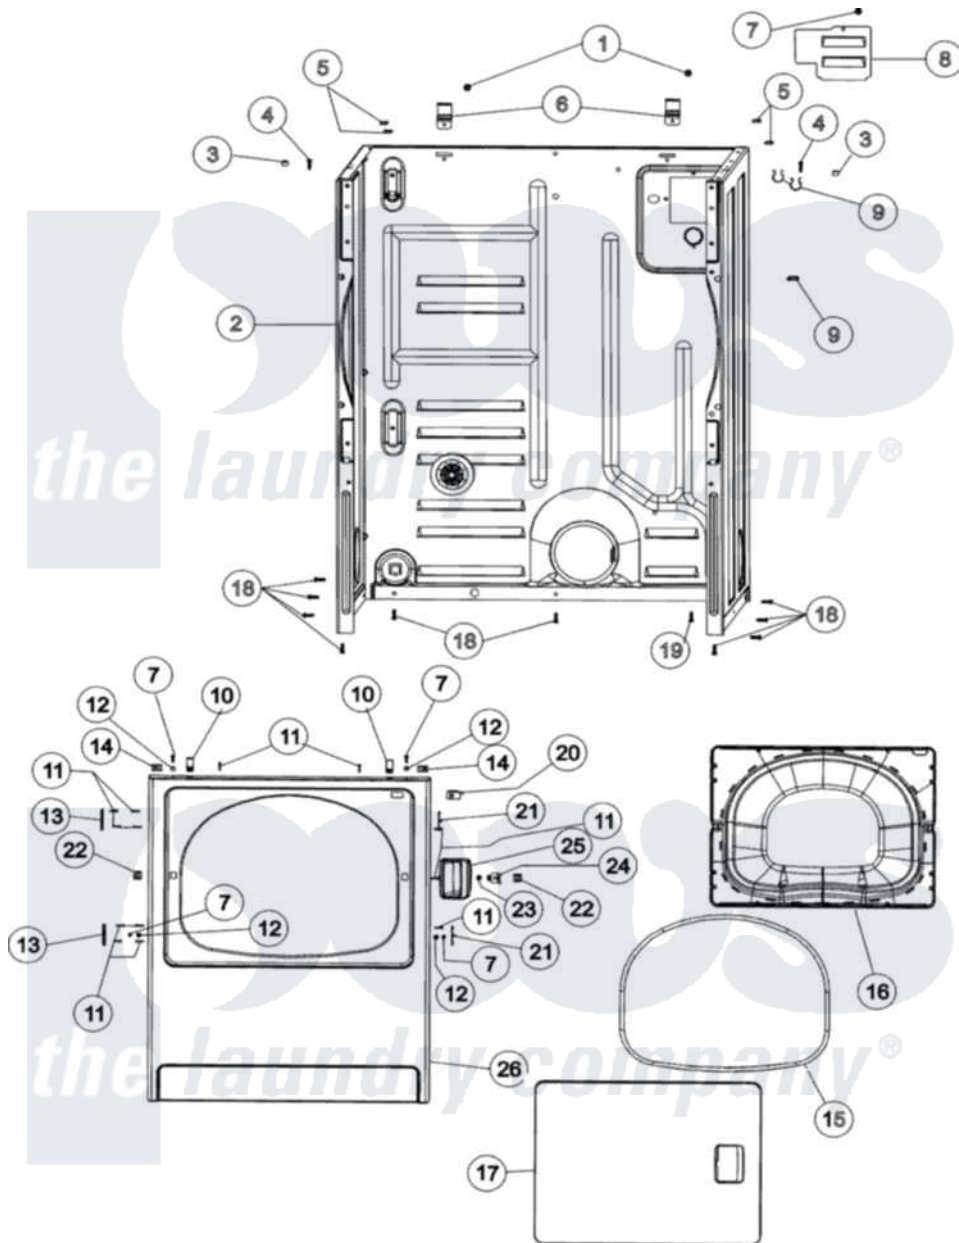

# Amana NDG2335AWW 02 - CABINET & FRONT PANEL

Amana Residential Amana NDG2335AWW Dryer Parts Parts Diagram 02 - CABINET & FRONT PANEL  
 Click on the part number to view part

Item	Original Part Number	Replaced By	Status	Part Description
1	<a href="#">503688</a>			Screw, 10B-16 X .34 I
2	37001155	<a href="#">37001284</a>		Cabinet As Pack
3	<a href="#">505187</a>			Locator, Panel
4	32671	<a href="#">Y014874</a>		Screw, Idler Arm And Sleeve
5	<a href="#">Y56128</a>			Pad, Bumper
6	<a href="#">500003</a>			Hinge, Top
7	32671	<a href="#">Y014874</a>		Screw, Idler Arm And Sleeve
8	<a href="#">503293</a>			Plate, Access Cover
9	<a href="#">504034</a>			Clip, Wire
10	<a href="#">25-7220</a>			Clip, Cabinet Top
11	<a href="#">37001030</a>			Screw, No.8ab-16 x 3/4 Fh
12	<a href="#">505187</a>			Locator, Panel
13	<a href="#">Y503676</a>			Hinge, Door And Top
14	213280	<a href="#">204439</a>		Screw And Fstner Assembly
15	504005	<a href="#">511056</a>		Seal Front Panel
16	<a href="#">37001028</a>			Seal And Liner, Assembly

17	<a href="#">37001029</a>		Door, Dryer
18	<a href="#">27001200</a>		Screw
19	<a href="#">20530</a>		Screw, 10-24 x 3/8 Hex
20	Y504570	<a href="#">W10169313</a>	Switch-Dor
21	<a href="#">503126</a>		Plug, Hinge Hole
22	54660	<a href="#">LA-1003</a>	Door Catch Kit
23	500039	<a href="#">510181</a>	Strike Doormetal
24	<a href="#">40116201</a>		Bracket, Door Strike
25	<a href="#">33001241</a>		Handle, Door
26	<a href="#">37001154</a>		Front Panel - White