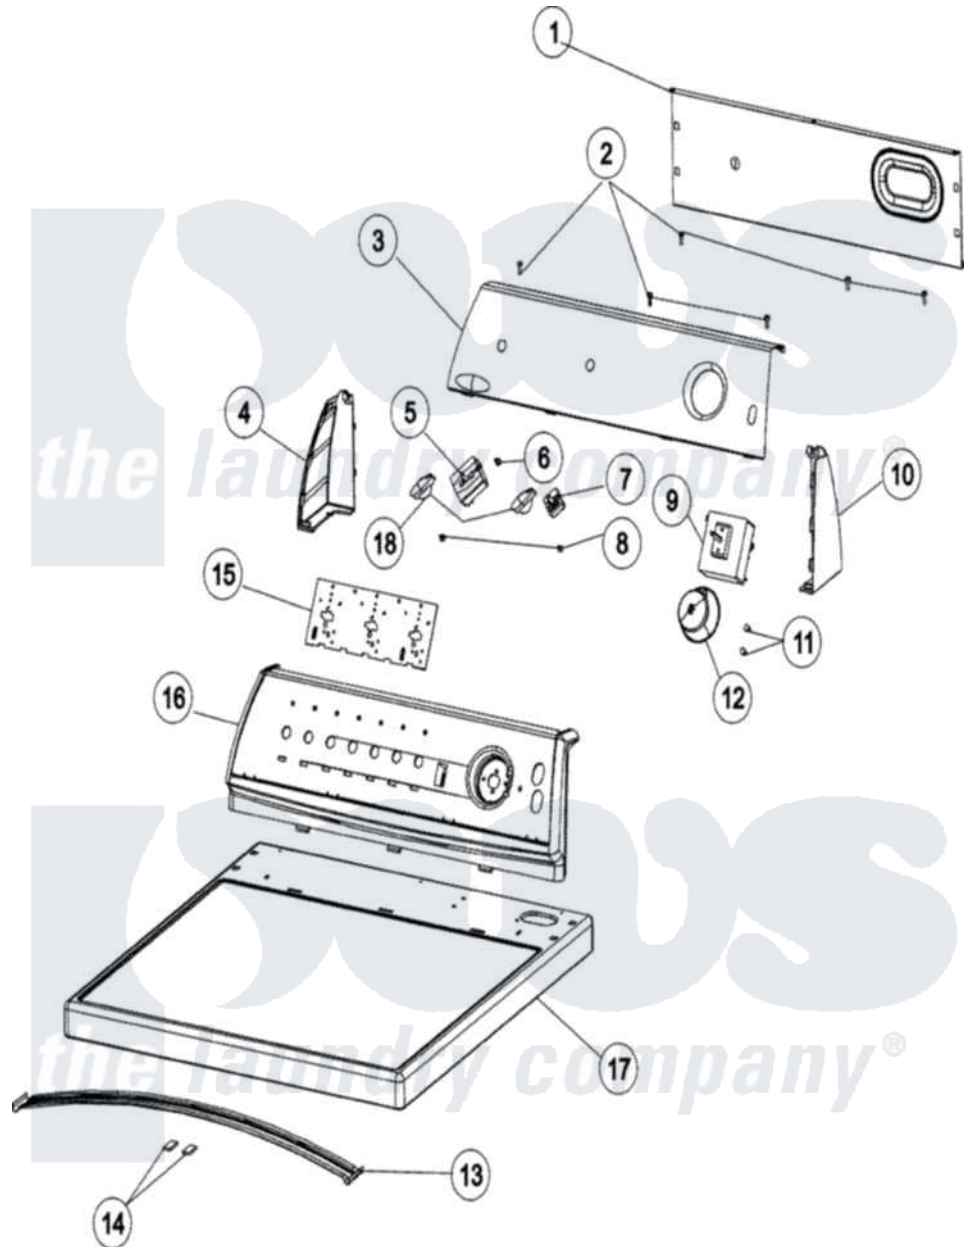

Amana NDG2335AWW 03 - CONTROL PANEL & TOP

Amana Residential Amana NDG2335AWW Dryer Parts Parts Diagram 03 - CONTROL PANEL & TOP
 Click on the part number to view part

| Item | Original Part Number | Replaced By | Status | Part Description |
|------|--------------------------|-------------------------|---------------|---|
| 1 | 37001233 | | | Shield, Backguard |
| 2 | 21002224 | | | Screw |
| 3 | 37001215 | | | Facia |
| 4 | 21001546 | | | Endcap, Panel |
| 5 | 37001164 | | | Switch, Temp - 3 Position |
| 6 | 501086 | 90767 | | Screw, 8A X 3/8 HeX Washer Head Tapping |
| 7 | 31001190 | | | Switch, Two Position Rotary |
| 8 | 31260 | | | Screw, No.8 X 3/8 Ind H |
| 9 | 37001240 | | | Timer - Dryer |
| 10 | 21001547 | | | Endcap, Panel |
| 11 | 37001031 | 3370225 | | Screw |
| 12 | 37001183 | | | Timer Knob And Skirt Assembly |
| 13 | 56486 | | Not Available | BRACE, TOP |
| 14 | 500121 | 510189 | | Pad Felt |
| 15 | 21001517 | | | Shield, Control |