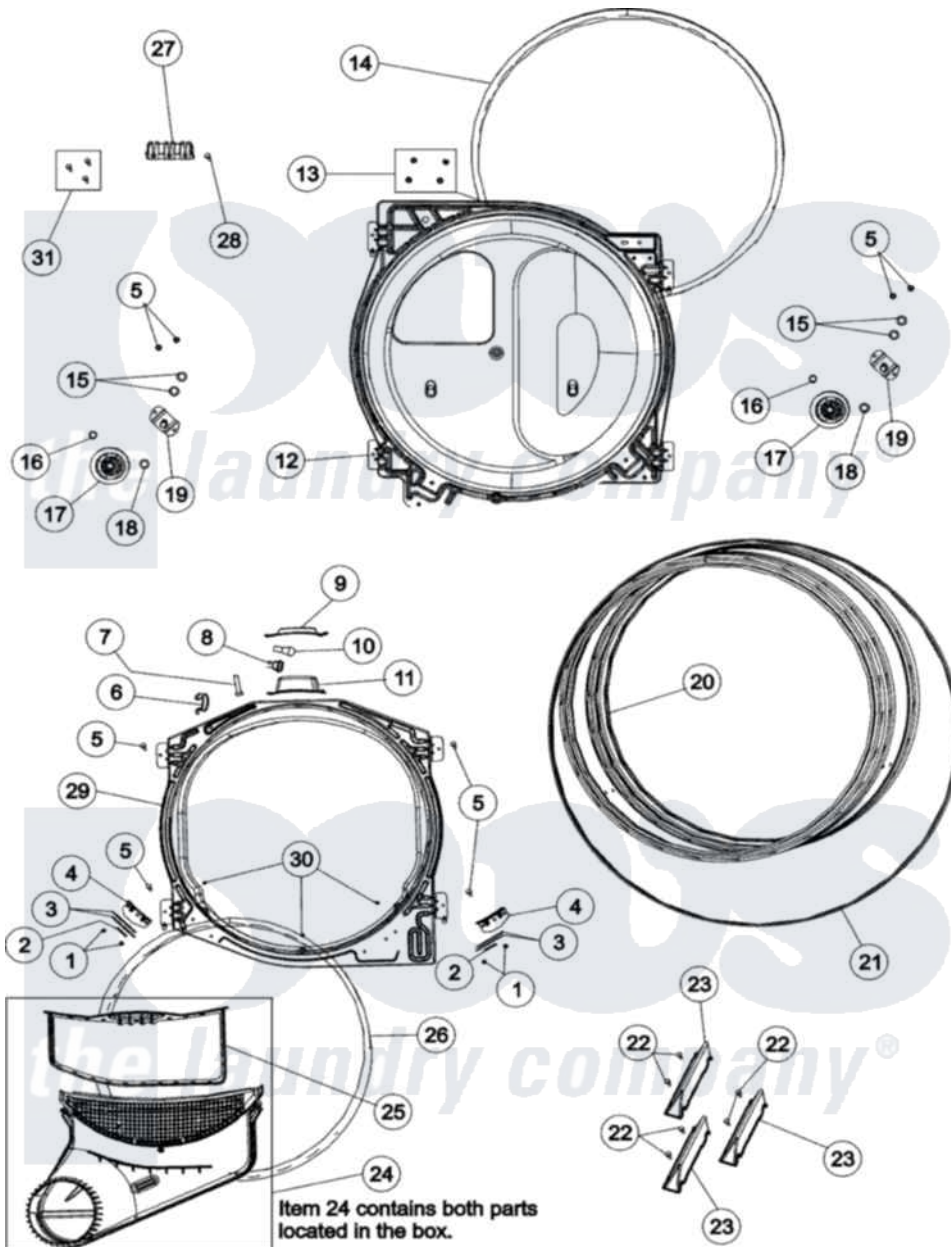

Amana NDG2335AWW 05 - TUMBLER

Amana Residential Amana NDG2335AWW Dryer Parts Parts Diagram 05 - TUMBLER

Click on the part number to view part

Item	Original Part Number	Replaced By	Status	Part Description
1	37001031	3370225		Screw
2	500121	510189		Pad Felt
3	40116501	37001298		Glide- Dry
4	37001036			Bracket, Cylinder Glide
5	503661	27001200		Screw
6	504034			Clip, Wire
7	505295			Screw, No.8ab-16 x 3/4 PH
8	504458	Y504452		Light Assembly
9	40094301			Lens, Light
10	Y60954	67001316		Bulb, Light
11	503622	Y504452		Light Assembly
12	504801W	502614WP		Bulkhead, Rear
13	503688			Screw, 10B-16 X .34 I
14	37001132			Seal, Cylinder
15	52549			Washer, 501 ID X3/4 Odx
16	23748			Ring, Retaining

17	37001042		Assembly, Cylinder Roller
18	Y504082		Washer, Wave
19	40113601		Assembly, Roller Brkt
20	504467W	504467WP	Cylinder Assembly
21	40111201		Belt, Cylinder
22	Y62588		Screw, 10BT-12 X 1 Tap
23	37001125	12002559	Baffle Kit
24	37001141		Air Duct Assembly
25	37001142		Filter, Lint
26	37001132		Seal, Cylinder
27	61923		Block, Terminal
28	501285		Screw, No.12 X 9/16-Pla
29	503616W	503616WP	Assembly, Frt Bulkhead
30	37001030		Screw, No.8ab-16 x 3/4 Fh
31	37001300		Screw Package, Terminal Block