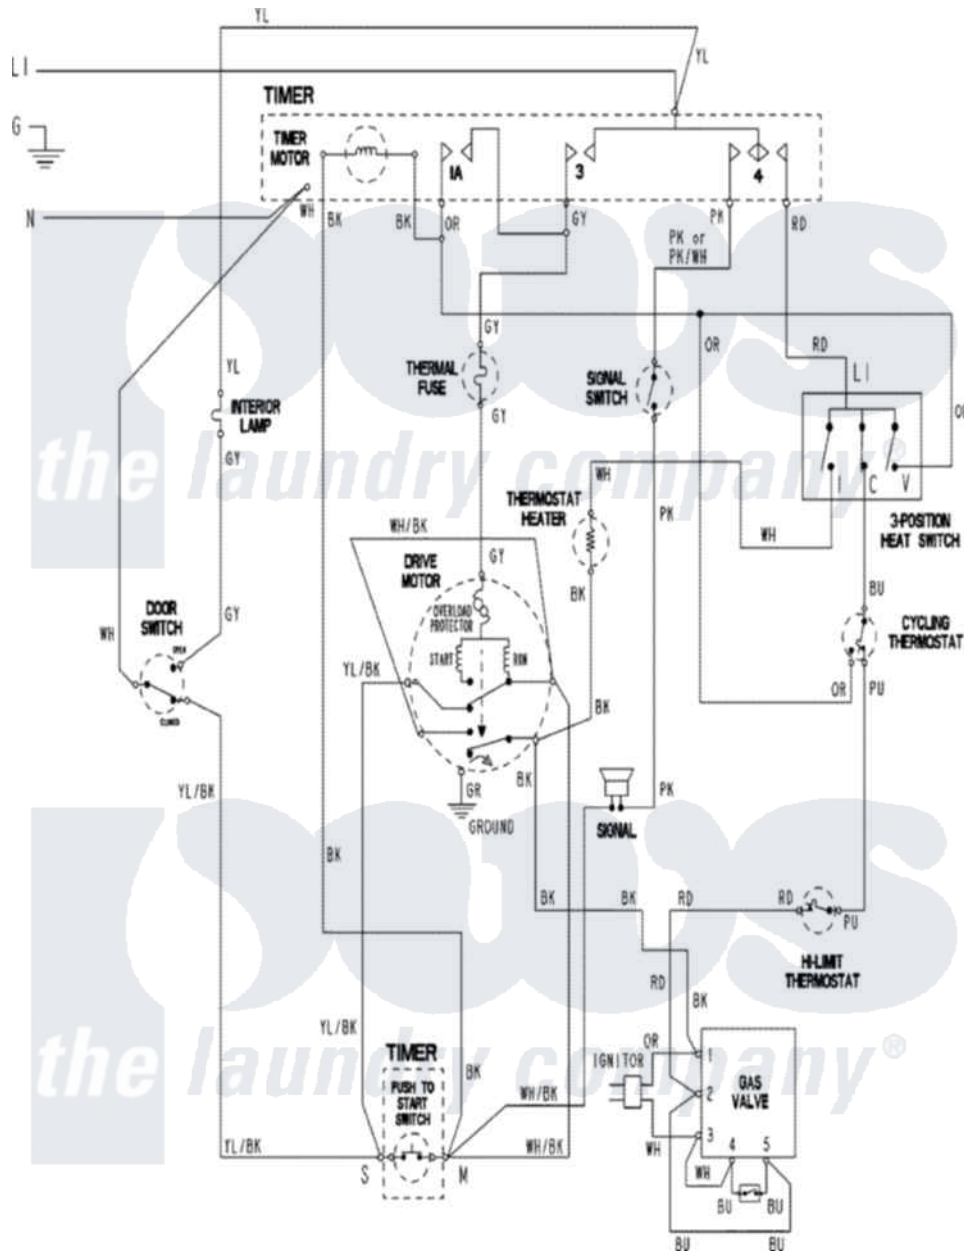

Amana NDG2335AWW 06 - WIRING INFORMATION

Amana Residential Amana NDG2335AWW Dryer Parts Parts Diagram 06 - WIRING INFORMATION
 Click on the part number to view part

Item	Original Part Number	Replaced By	Status	Part Description
NI	15003795		Not Available	WIRING INFORMATION