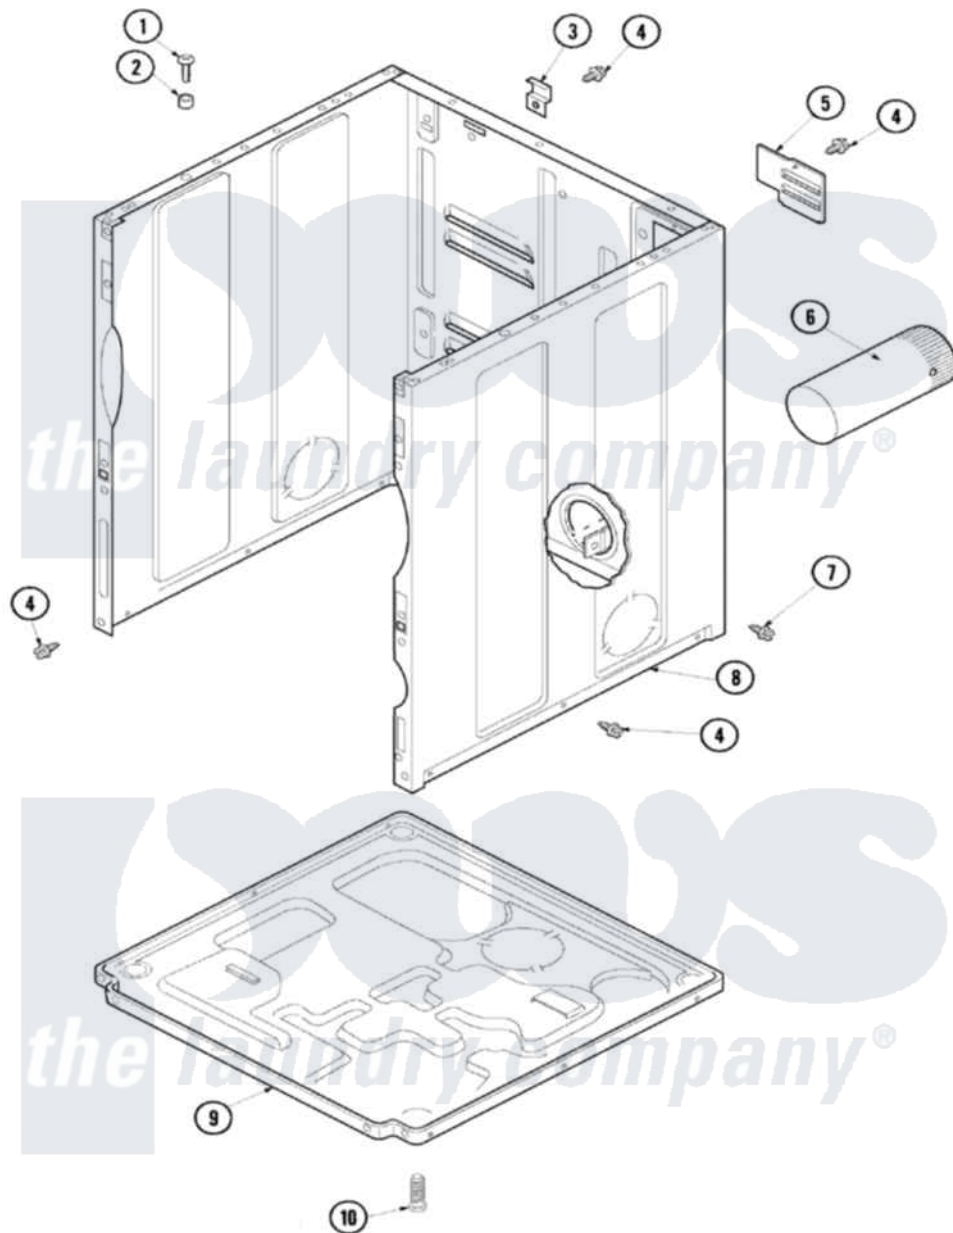

# Amana NDG5800AWW 01 - CABINET & BASE

Amana Residential Amana NDG5800AWW Dryer Parts Parts Diagram 01 - CABINET & BASE  
 Click on the part number to view part

Item	Original Part Number	Replaced By	Status	Part Description
1	32671	<a href="#">Y014874</a>		Screw, Idler Arm And Sleeve
2	<a href="#">505187</a>			Locator, Panel
3	<a href="#">500003</a>			Hinge, Top
4	503661	<a href="#">27001200</a>		Screw
5	500114	<a href="#">510903</a>		Plate Access Panel
6	<a href="#">505518</a>			Duct, Exhaust
7	<a href="#">503688</a>			Screw, 10B-16 X .34 I
8	40076402WP	<a href="#">37001284</a>		Cabinet As Pack
9	<a href="#">500070</a>			Base, Dryer
10	<a href="#">Y500101</a>			Leg, Leveling
11	33002494	<a href="#">33002778</a>		Power Cord