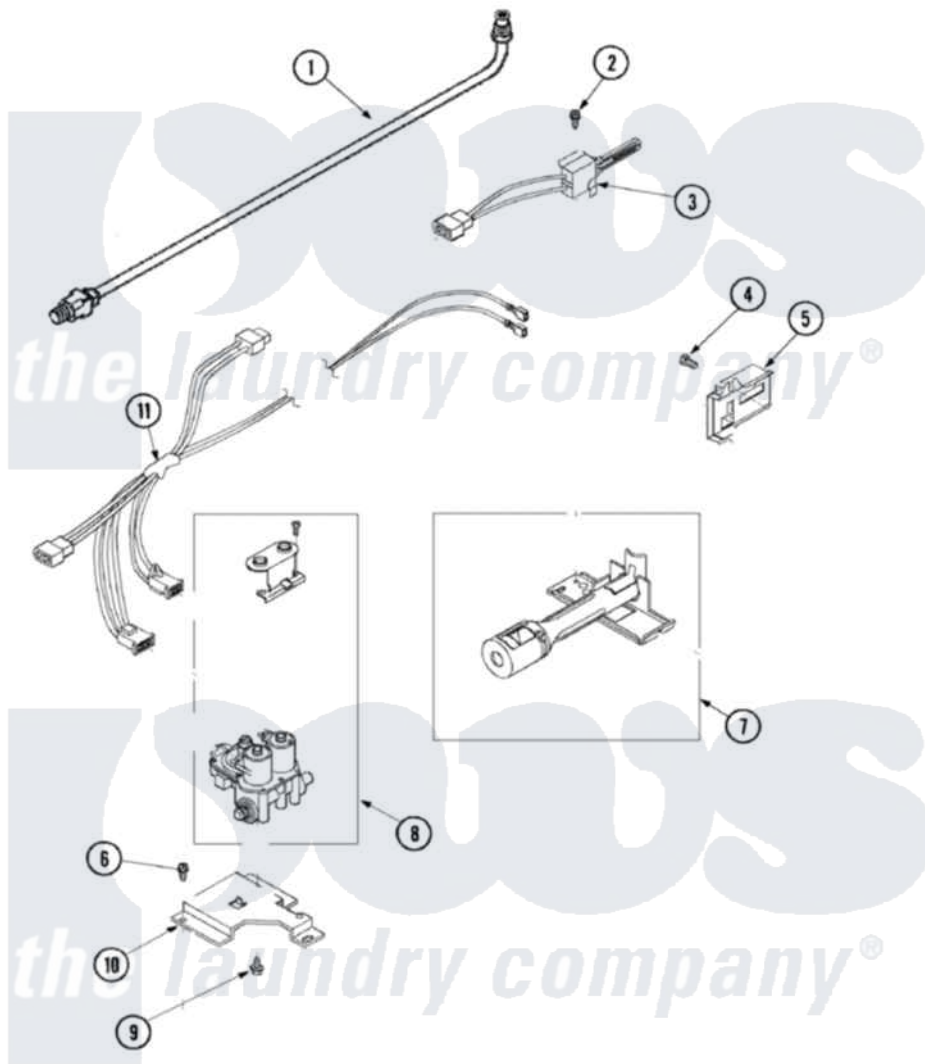

Amana NDG5800AWW 05 - GAS VALVE & IGNITER

Amana [Residential Amana NDG5800AWW Dryer Parts](#) Parts Diagram 05 - GAS VALVE & IGNITER
 Click on the part number to view part

Item	Original Part Number	Replaced By	Status	Part Description
1	37001001	37001127		Valve And Pipe Assembly
2	51782		Not Available	SCREW, 6B-20X5/16
3	40069801P	37001308		Ignitor
4	23222	3177991		Screw
5	Y56231	338906		Radiant, Sensor
6	503688			Screw, 10B-16 X .34 I
7	Y56234	37001304		Burner Ign
8	37001002			Assembly, Gas Valve
"	12001349	279834		Coil-Valve
9	56124	3370225		Screw
10	500821			Bracket, Mounting-Gas
11	37001007			Harness, Wire