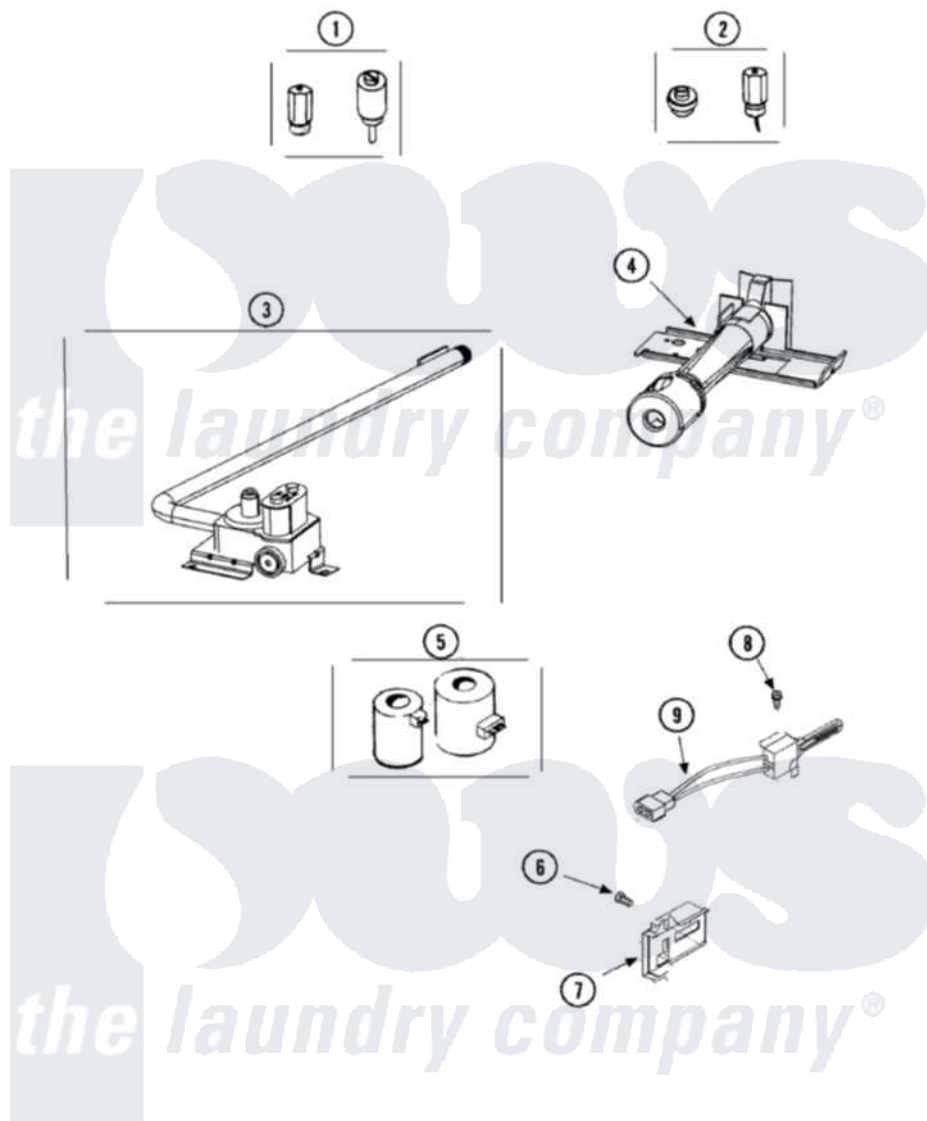

Amana NDG5800AWW 06 - GAS VALVE & IGNITER (SERIES 16)

Amana [Residential Amana NDG5800AWW Dryer Parts](#) Parts Diagram 06 - GAS VALVE & IGNITER (SERIES 16)
 Click on the part number to view part

Item	Original Part Number	Replaced By	Status	Part Description
1	649P3	LPK1		LP Gas Con
2	650P3			Kit, Gas Burner Conversion
3	37001127			Valve And Pipe Assembly
4	Y56234	37001304		Burner Ign
5	12001349	279834		Coil-Valve
6	23222	3177991		Screw
7	Y56231	338906		Radiant, Sensor
8	51782		Not Available	SCREW, 6B-20X5/16
9	40069801P	37001308		Ignitor