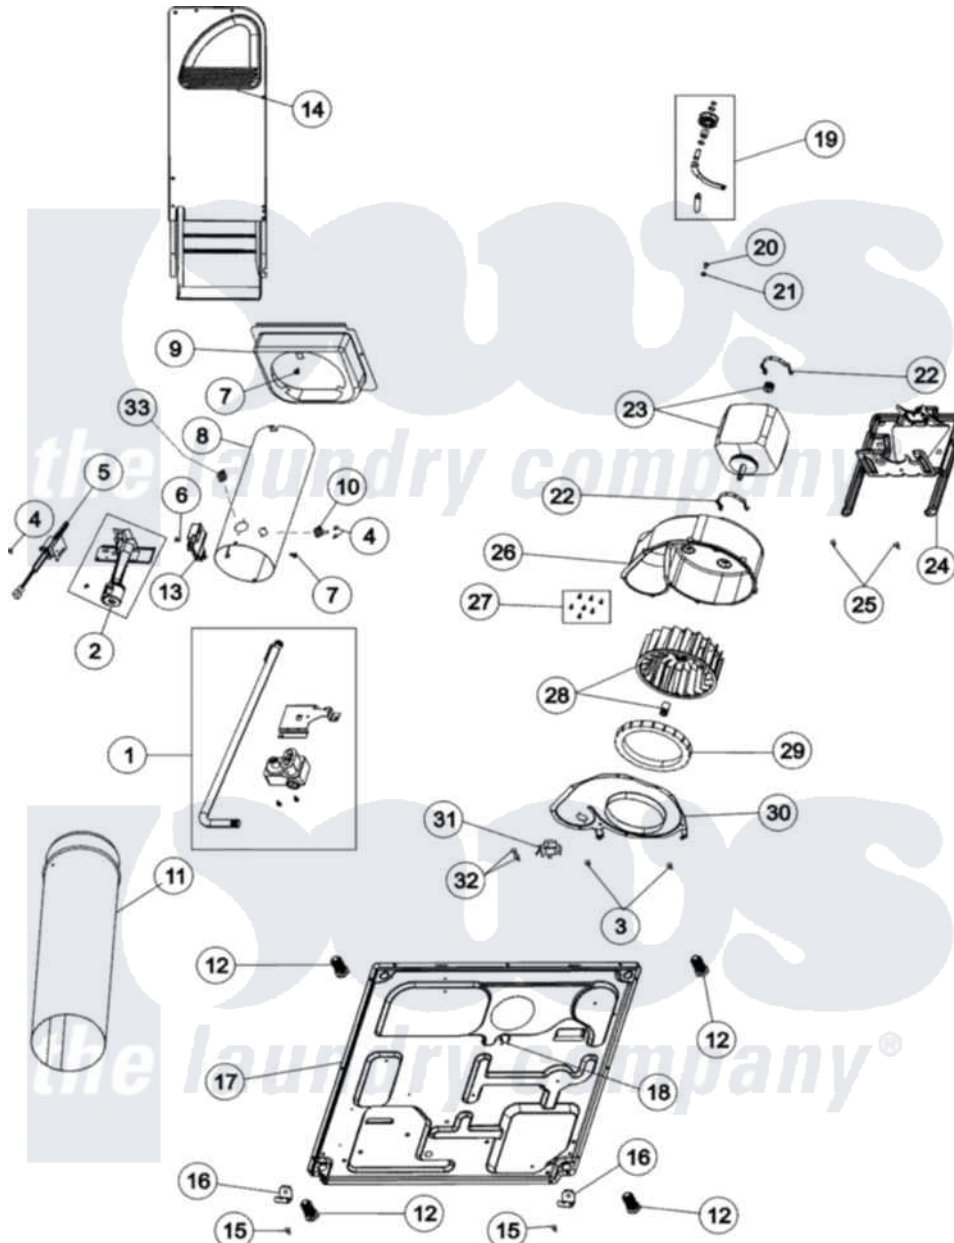

Amana NDG5805AWW 01 - BASE, HEATER & MOTOR (GAS)

Amana Residential Amana NDG5805AWW Dryer Parts Parts Diagram 01 - BASE, HEATER & MOTOR (GAS)
 Click on the part number to view part

Item	Original Part Number	Replaced By	Status	Part Description
1	37001127			Valve And Pipe Assembly
2	649P3	LPK1		LP Gas Con
"	Y56234	37001304		Burner Ign
"	650P3			Kit, Gas Burner Conversion
3	503688			Screw, 10B-16 X .34 I
4	56692	8281196		Screw
5	40069801	37001308		Ignitor
6	23222	3177991		Screw
7	503688			Screw, 10B-16 X .34 I
8	37001041	37001303		Duct- Comb
9	500122	510101		Shroud Heat Duct
10	Y61886			Thermostat, Limit-Blk
11	505518			Duct, Exhaust
12	Y500101			Leg, Leveling
13	Y56231	338906		Radiant, Sensor
14	503605			Assembly, Heater Duct

15	27001200		Screw
16	37001145		Clip, Front Panel
17	37001156		Dryer Base
18	504034		Clip, Wire
19	37001287		Assembly, Idler Lever/Shaft/Pulley
20	500824		Screw, 1/4-20 Unc Hex
21	27001225		Nut, Jam Mid Lock 1/4-20
22	Y58047	660658	Clamp, Motor Mounting 343481 685441
23	40048501	2200376	Motor
24	503613		Mount, Motor
25	27001200		Screw
26	56020		Housing, Blower
27	31260		Screw, No.8 X 3/8 Ind H
28	56000	510139P	Assembly Blower Fan Package
29	37001119		Seal, Blower Housing
30	500078	511969P	Kit Blower Housing And Cover
31	37001136		Thermostat, Cycling 146F
32	501086	90767	Screw, 8A X 3/8 HeX Washer Head Tapping
33	40113801		Fuse, Thermal