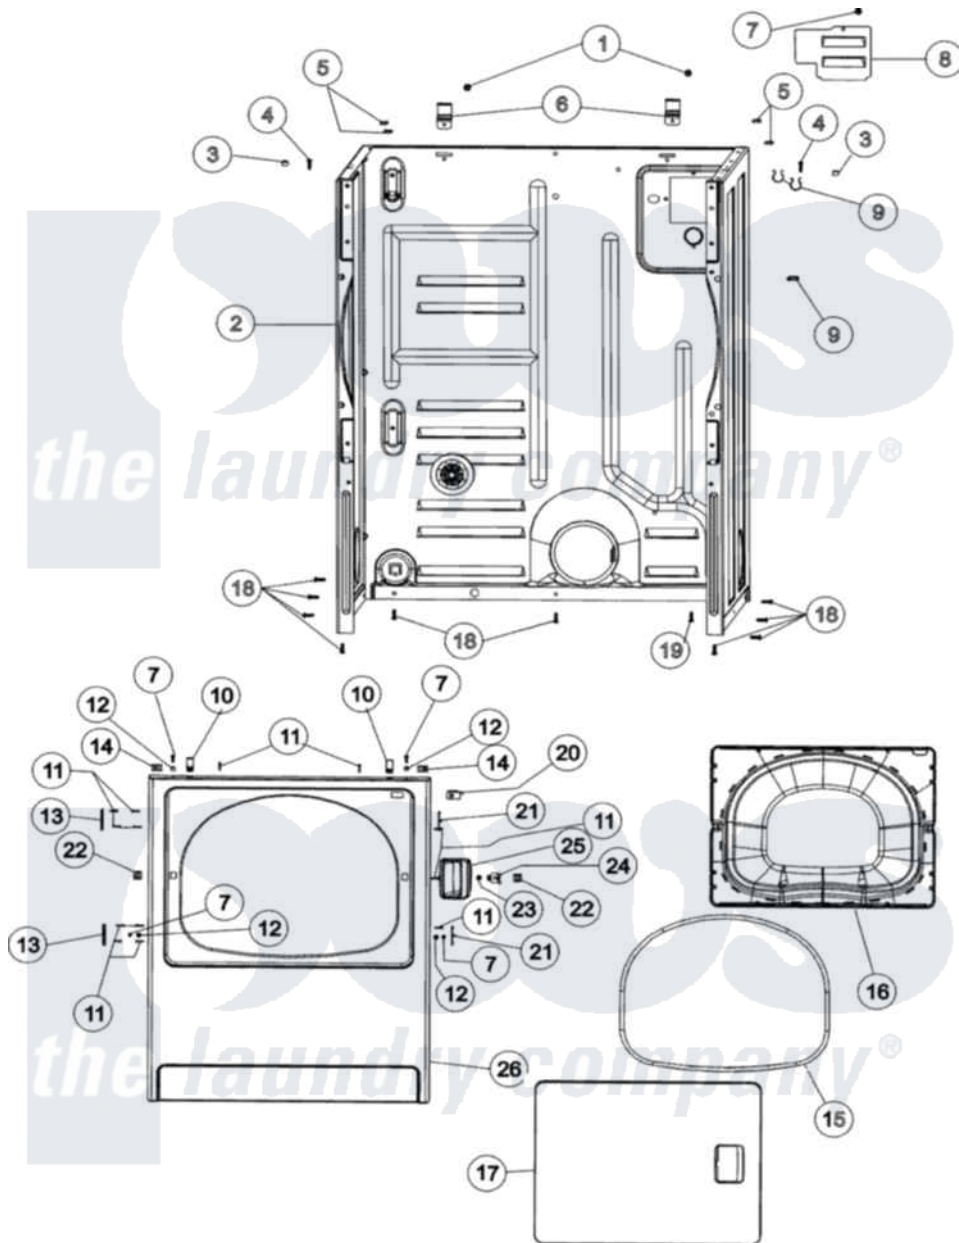

Amana NDG5805AWW 02 - CABINET & FRONT PANEL

Amana Residential Amana NDG5805AWW Dryer Parts Parts Diagram 02 - CABINET & FRONT PANEL
 Click on the part number to view part

Item	Original Part Number	Replaced By	Status	Part Description
1	503688			Screw, 10B-16 X .34 I
2	37001155	37001284		Cabinet As Pack
3	505187			Locator, Panel
4	32671	Y014874		Screw, Idler Arm And Sleeve
5	Y56128			Pad, Bumper
6	500003			Hinge, Top
7	32671	Y014874		Screw, Idler Arm And Sleeve
8	503293			Plate, Access Cover
9	504034			Clip, Wire
10	25-7220			Clip, Cabinet Top
11	37001030			Screw, No.8ab-16 x 3/4 Fh
12	505187			Locator, Panel
13	Y503676			Hinge, Door And Top
14	213280	204439		Screw And Fstner Assembly
15	504005	511056		Seal Front Panel
16	37001028			Seal And Liner, Assembly

17	37001029		Door, Dryer
18	27001200		Screw
19	20530		Screw, 10-24 x 3/8 Hex
20	Y504570	W10169313	Switch-Dor
21	503126		Plug, Hinge Hole
22	54660	LA-1003	Door Catch Kit
23	500039	510181	Strike Doormetal
24	40116201		Bracket, Door Strike
25	33001241		Handle, Door
26	37001154		Front Panel - White