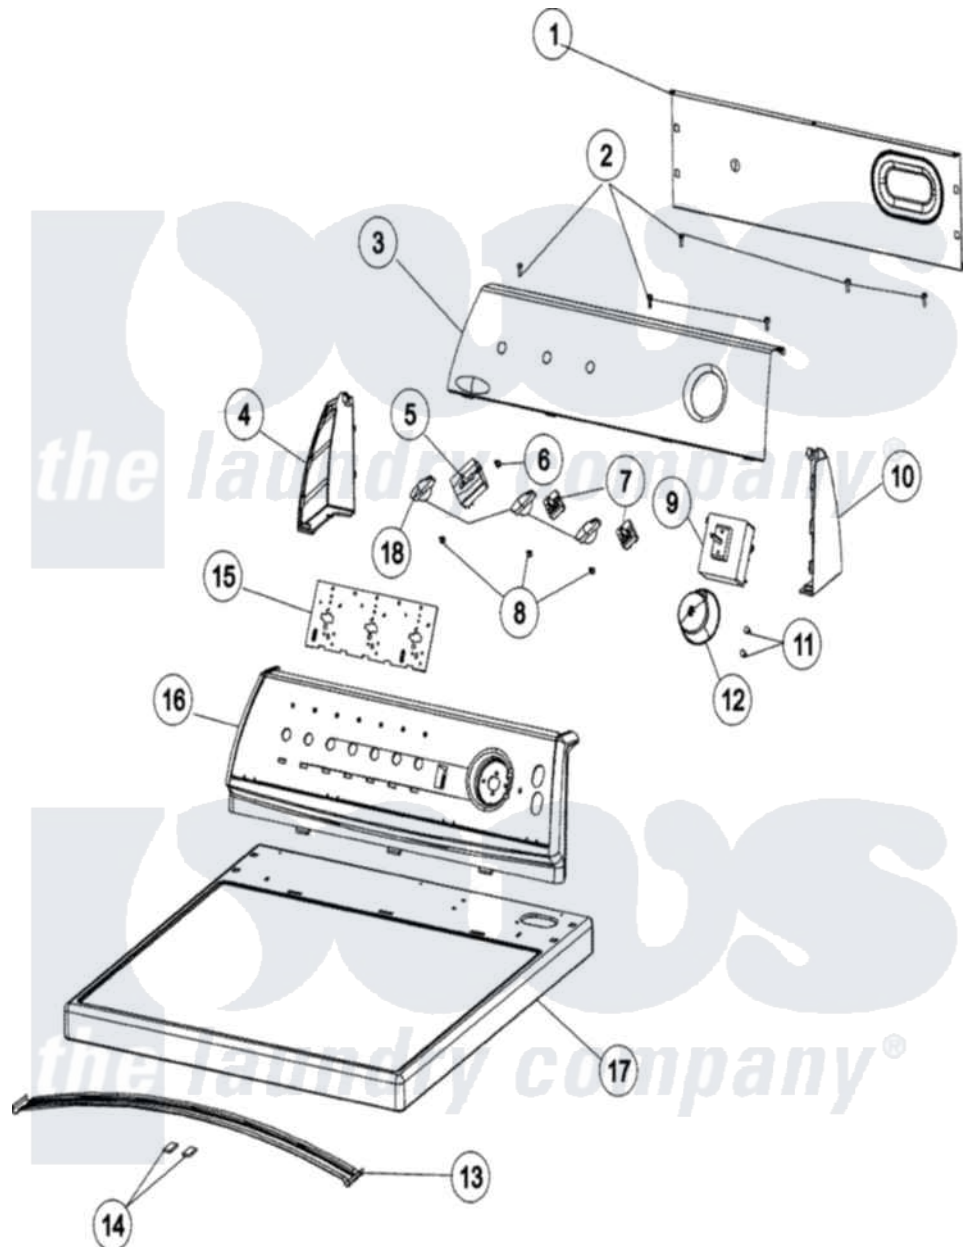

Amana NDG5805AWW 03 - CONTROL PANEL & TOP

Amana [Residential Amana NDG5805AWW Dryer Parts](#) Parts Diagram 03 - CONTROL PANEL & TOP
 Click on the part number to view part

Item	Original Part Number	Replaced By	Status	Part Description
1	37001233			Shield, Backguard
2	21002224			Screw
3	37001216			Facia
4	21001546			Endcap, Panel
5	37001165			Switch, Temp - 4 Position
6	501086	90767		Screw, 8A X 3/8 HeX Washer Head Tapping
7	31001190			Switch, Two Position Rotary
8	31260			Screw, No.8 X 3/8 Ind H
9	37001251			Timer - Dryer
10	21001547			Endcap, Panel
11	37001031	3370225		Screw
12	37001183			Timer Knob And Skirt Assembly
13	21001965			Frame, Control Panel, Support
14	500121	510189		Pad Felt
15	21001603			Shield, Control

16 [21001965](#)

Frame, Control Panel, Support

17 37001232

[37001283](#)

Top As Pack

18 [37001180](#)

Knob Assembly