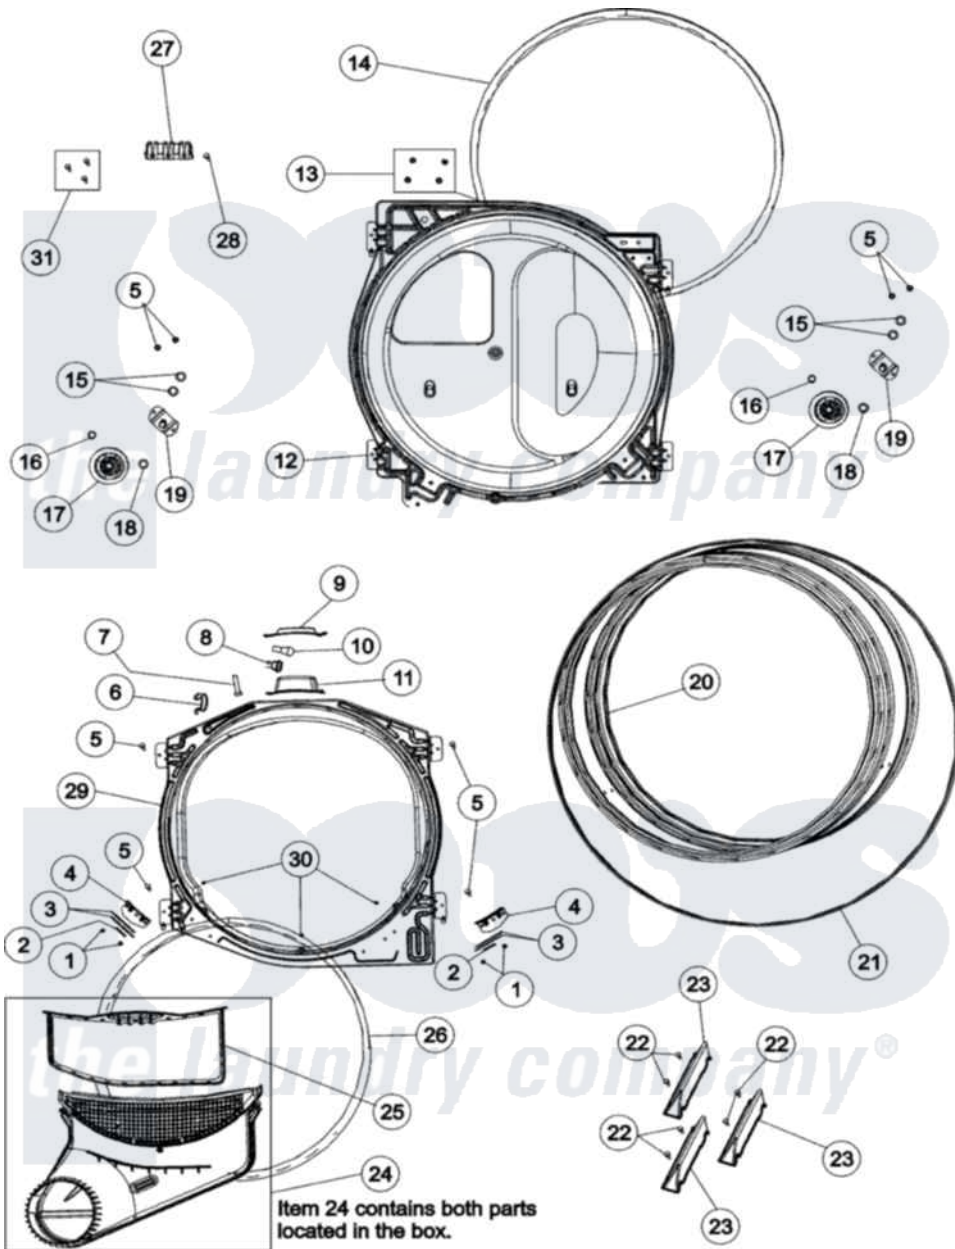

Amana NDG5805AWW 05 - TUMBLER

Amana Residential Amana NDG5805AWW Dryer Parts Parts Diagram 05 - TUMBLER

Click on the part number to view part

Item	Original Part Number	Replaced By	Status	Part Description
1	37001031	3370225		Screw
2	500121	510189		Pad Felt
3	40116501	37001298		Glide- Dry
4	37001036			Bracket, Cylinder Glide
5	503661	27001200		Screw
6	504034			Clip, Wire
7	505295			Screw, No.8ab-16 x 3/4 PH
8	504458	Y504452		Light Assembly
9	40094301			Lens, Light
10	Y60954	67001316		Bulb, Light
11	503622	Y504452		Light Assembly
12	504801W	502614WP		Bulkhead, Rear
13	503688			Screw, 10B-16 X .34 I
14	37001132			Seal, Cylinder
15	52549			Washer, 501 ID X3/4 Odx
16	23748			Ring, Retaining

17	37001042		Assembly, Cylinder Roller
18	Y504082		Washer, Wave
19	40113601		Assembly, Roller Brkt
20	504467W	504467WP	Cylinder Assembly
21	40111201		Belt, Cylinder
22	Y62588		Screw, 10BT-12 X 1 Tap
23	37001125	12002559	Baffle Kit
24	37001141		Air Duct Assembly
25	37001142		Filter, Lint
26	37001132		Seal, Cylinder
27	61923		Block, Terminal
28	501285		Screw, No.12 X 9/16-Pla
29	503616W	503616WP	Assembly, Frt Bulkhead
30	37001030		Screw, No.8ab-16 x 3/4 Fh
31	37001300		Screw Package, Terminal Block