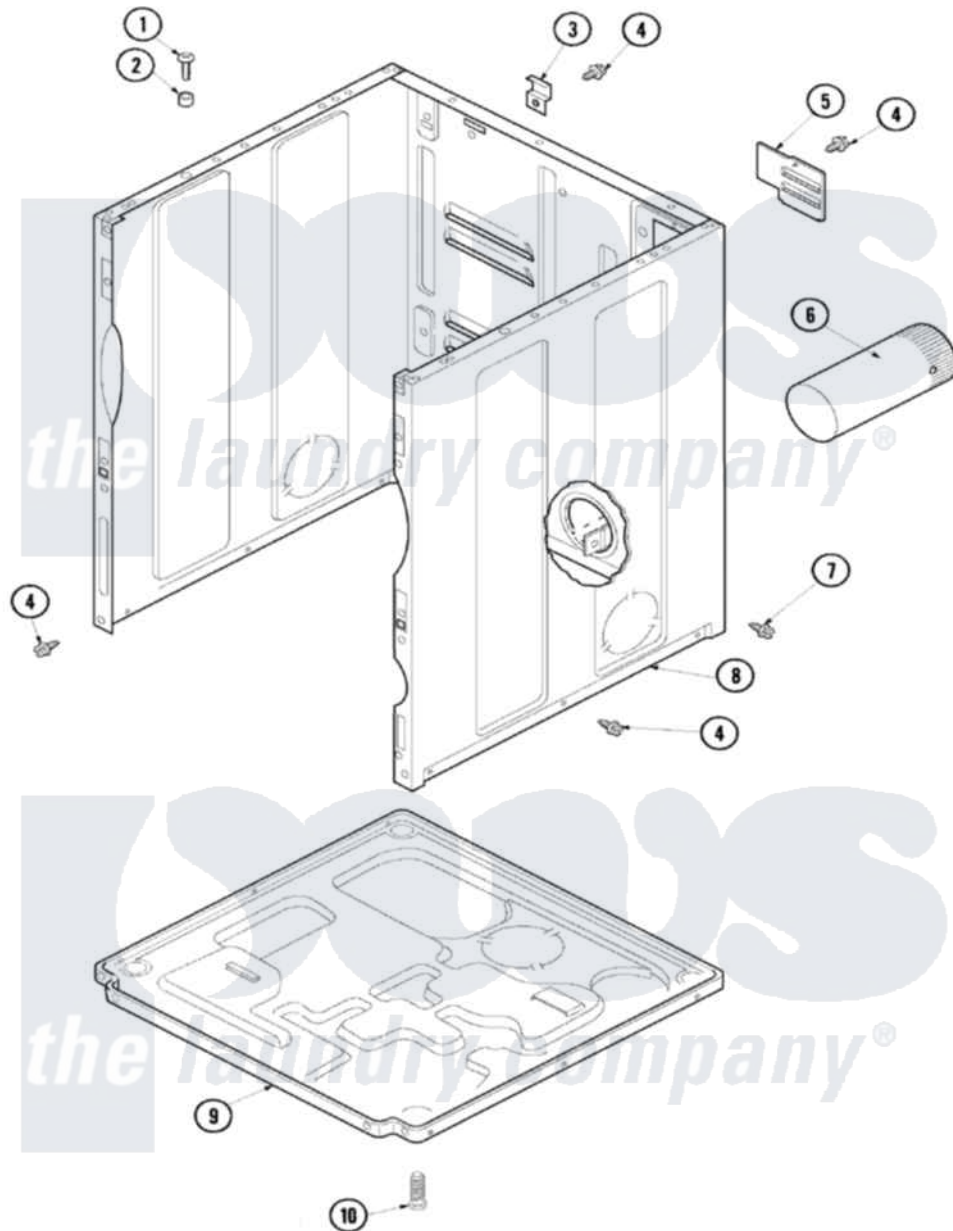

Amana NDG7800AWW 01 - CABINET & BASE

Amana Residential Amana NDG7800AWW Dryer Parts Parts Diagram 01 - CABINET & BASE
 Click on the part number to view part

Item	Original Part Number	Replaced By	Status	Part Description
1	32671	Y014874		Screw, Idler Arm And Sleeve
2	505187			Locator, Panel
3	500003			Hinge, Top
4	503661	27001200		Screw
5	500114	510903		Plate Access Panel
6	505518			Duct, Exhaust
7	503688			Screw, 10B-16 X .34 I
8	40076402WP	37001284		Cabinet As Pack
9	500070			Base, Dryer
10	Y500101			Leg, Leveling
11	33002494	33002778		Power Cord