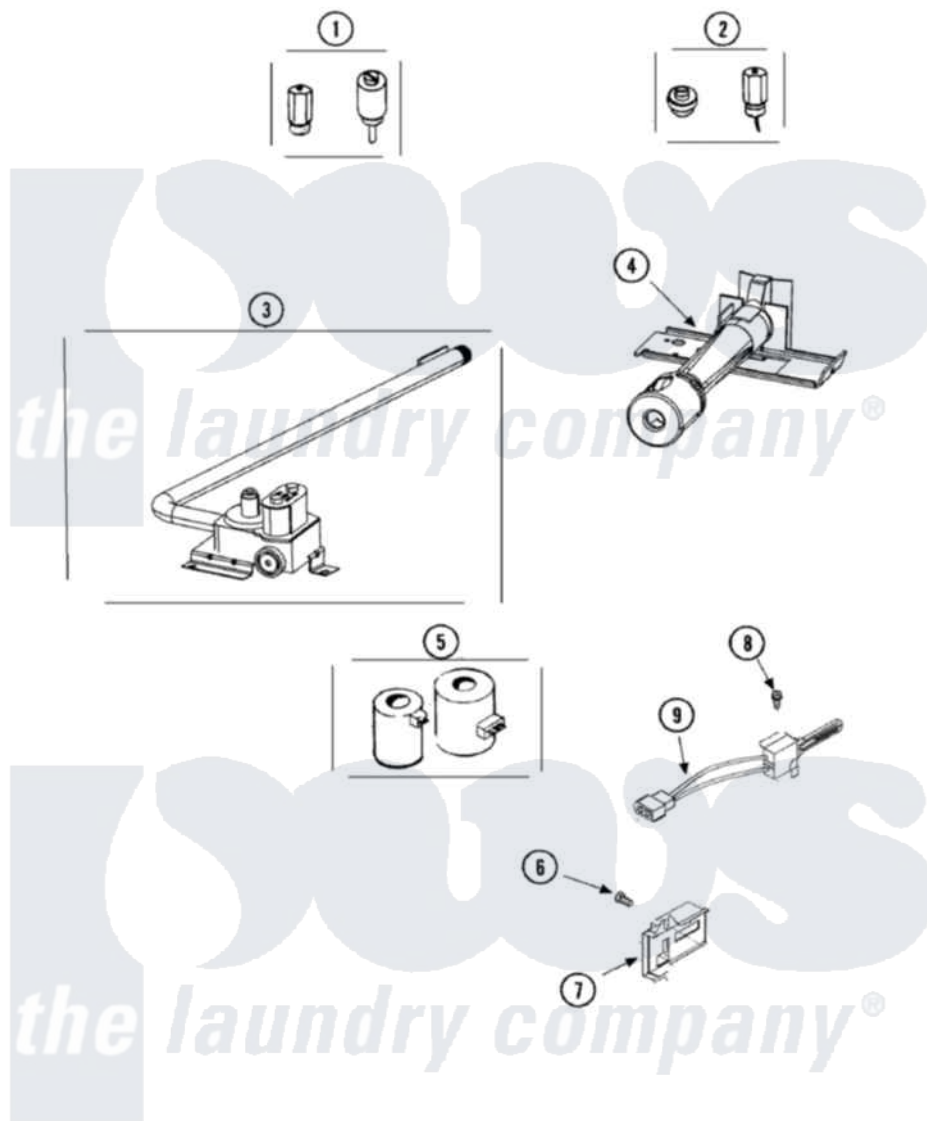

Amana NDG7800AWW 06 - GAS VALVE & IGNITER (SERIES 16)

Amana [Residential Amana NDG7800AWW Dryer Parts](#) Parts Diagram 06 - GAS VALVE & IGNITER (SERIES 16)
 Click on the part number to view part

Item	Original Part Number	Replaced By	Status	Part Description
1	649P3	LPK1		LP Gas Con
2	650P3			Kit, Gas Burner Conversion
3	37001127			Valve And Pipe Assembly
4	Y56234	37001304		Burner Ign
5	12001349	279834		Coil-Valve
6	23222	3177991		Screw
7	Y56231	338906		Radiant, Sensor
8	51782		Not Available	SCREW, 6B-20X5/16
9	40069801P	37001308		Ignitor