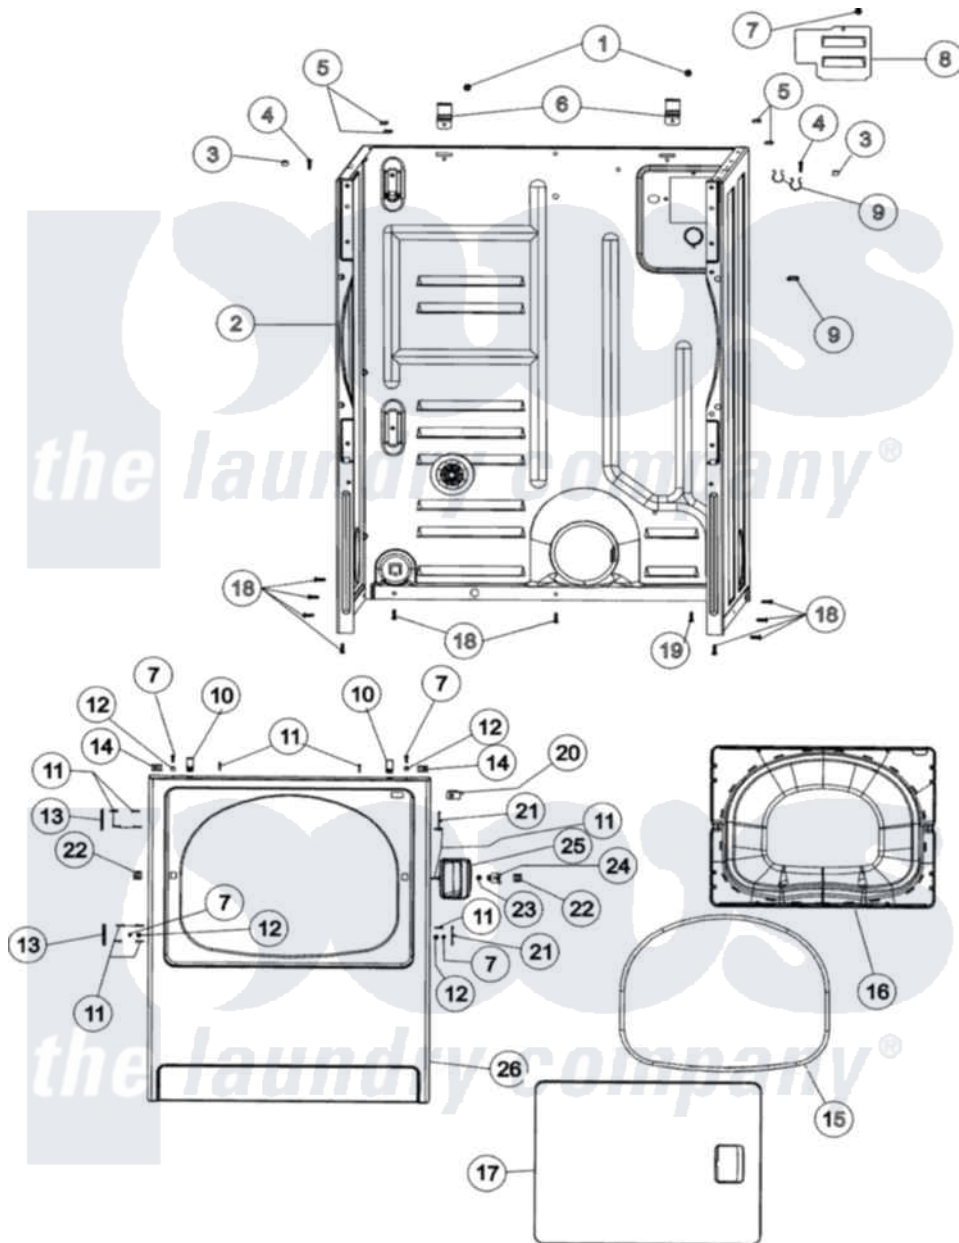

Amana NDG8805AWW 02 - CABINET & FRONT PANEL

Amana Residential Amana NDG8805AWW Dryer Parts Parts Diagram 02 - CABINET & FRONT PANEL
 Click on the part number to view part

Item	Original Part Number	Replaced By	Status	Part Description
1	503688			Screw, 10B-16 X .34 I
2	37001155	37001284		Cabinet As Pack
3	505187			Locator, Panel
4	32671	Y014874		Screw, Idler Arm And Sleeve
5	Y56128			Pad, Bumper
6	500003			Hinge, Top
7	32671	Y014874		Screw, Idler Arm And Sleeve
8	503293			Plate, Access Cover
9	504034			Clip, Wire
10	25-7220			Clip, Cabinet Top
11	37001030			Screw, No.8ab-16 x 3/4 Fh
12	505187			Locator, Panel
13	Y503676			Hinge, Door And Top
14	213280	204439		Screw And Fstner Assembly
15	504005	511056		Seal Front Panel
16	37001028			Seal And Liner, Assembly

17	37001029		Door, Dryer
18	27001200		Screw
19	20530		Screw, 10-24 x 3/8 Hex
20	Y504570	W10169313	Switch-Dor
21	503126		Plug, Hinge Hole
22	54660	LA-1003	Door Catch Kit
23	500039	510181	Strike Doormetal
24	40116201		Bracket, Door Strike
25	33001241		Handle, Door
26	37001154		Front Panel - White