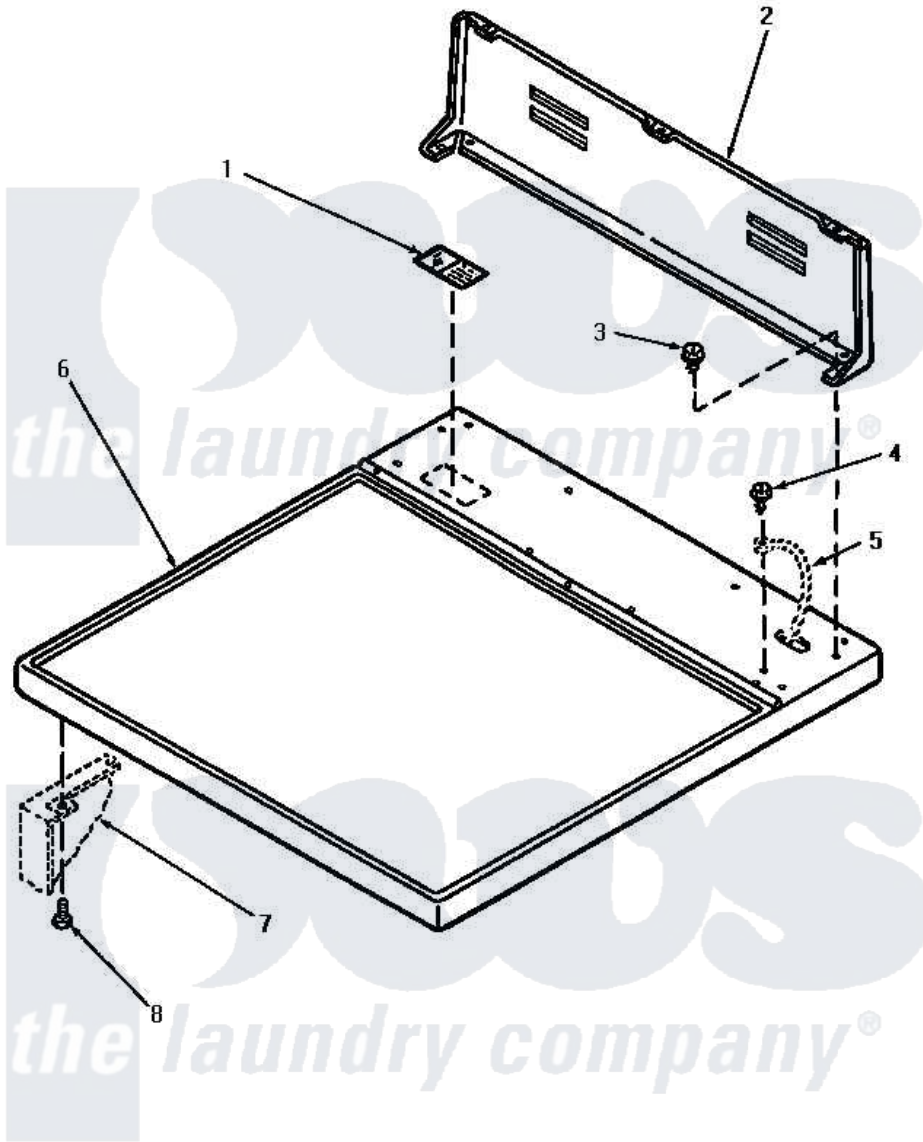

# Amana NE2113 01 - CABINET TOP & CONTROL HOOD REAR PANEL

## CABINET TOP AND CONTROL HOOD REAR PANEL

Amana [Residential Amana NE2113 Washer Parts](#) Parts Diagram 01 - CABINET TOP & CONTROL HOOD REAR PANEL  
 Click on the part number to view part

Item	Original Part Number	Replaced By	Status	Part Description
1	24903		Not Available	STICKER,DISCONNECT POW
2	59970		Not Available	CONTROL HOOD, REAR PANEL
3	23962	<a href="#">W10116760</a>		Screw
4	<a href="#">20530</a>			Screw, 10-24 x 3/8 Hex
5	Y00000000		Not Available	SEE NOTE GROUND WIRE, GREEN
6	60815H		Not Available	ASSY, TOP PANEL-DOMESTI
"	60815L		Not Available	CABINET TOP, ALMOND
"	60815W		Not Available	ASSY, TOP & CARTON
7	Y00000000		Not Available	SEE NOTE CABINET
8	33562	<a href="#">27001200</a>		Screw