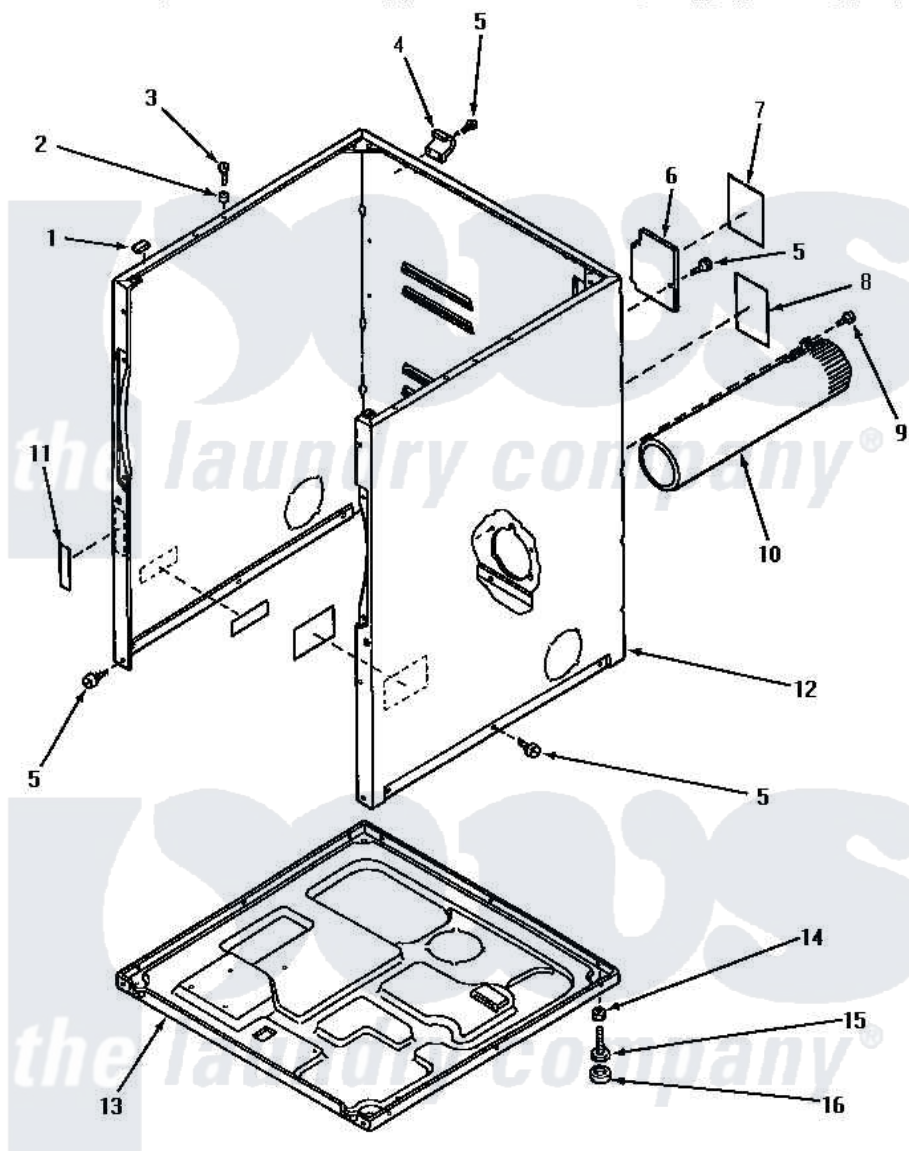

# Amana NE2113 02 - CABINET, EXHAUST DUCT & BASE

## CABINET, EXHAUST DUCT AND BASE

Amana [Residential Amana NE2113 Washer Parts](#) Parts Diagram 02 - CABINET, EXHAUST DUCT & BASE  
 Click on the part number to view part

Item	Original Part Number	Replaced By	Status	Part Description
1	<a href="#">Y56128</a>			Pad, Bumper
2	56079	<a href="#">505187</a>		Locator, Panel
3	32671	<a href="#">Y014874</a>		Screw, Idler Arm And Sleeve
4	60826		Not Available	HINGE, TOP
5	33562	<a href="#">27001200</a>		Screw
6	<a href="#">60821</a>			Access Cover
7	61206		Not Available	STICKER,NOTICE INSTALL
8	58866		Not Available	STICKER,WARNING-GROUND
9	Y33561	<a href="#">489464</a>		Screw
10	56118		Not Available	ASSY, EXHAUST DUCT
11	24903		Not Available	STICKER,DISCONNECT POW
12	60813PH		Not Available	CABINET, HARVEST GOLD
"	60813PW		Not Available	CABINET, WHITE
"	60813PL		Not Available	CABINET, ALMOND
13	<a href="#">60811</a>			Assembly, Base-Complete

14	20274	<a href="#">62739</a>	Nut, Lock
15	Y52696	<a href="#">Y305086</a>	Adjustable Leg And Nut
16	70282	<a href="#">Y314137</a>	Foot, Rubber