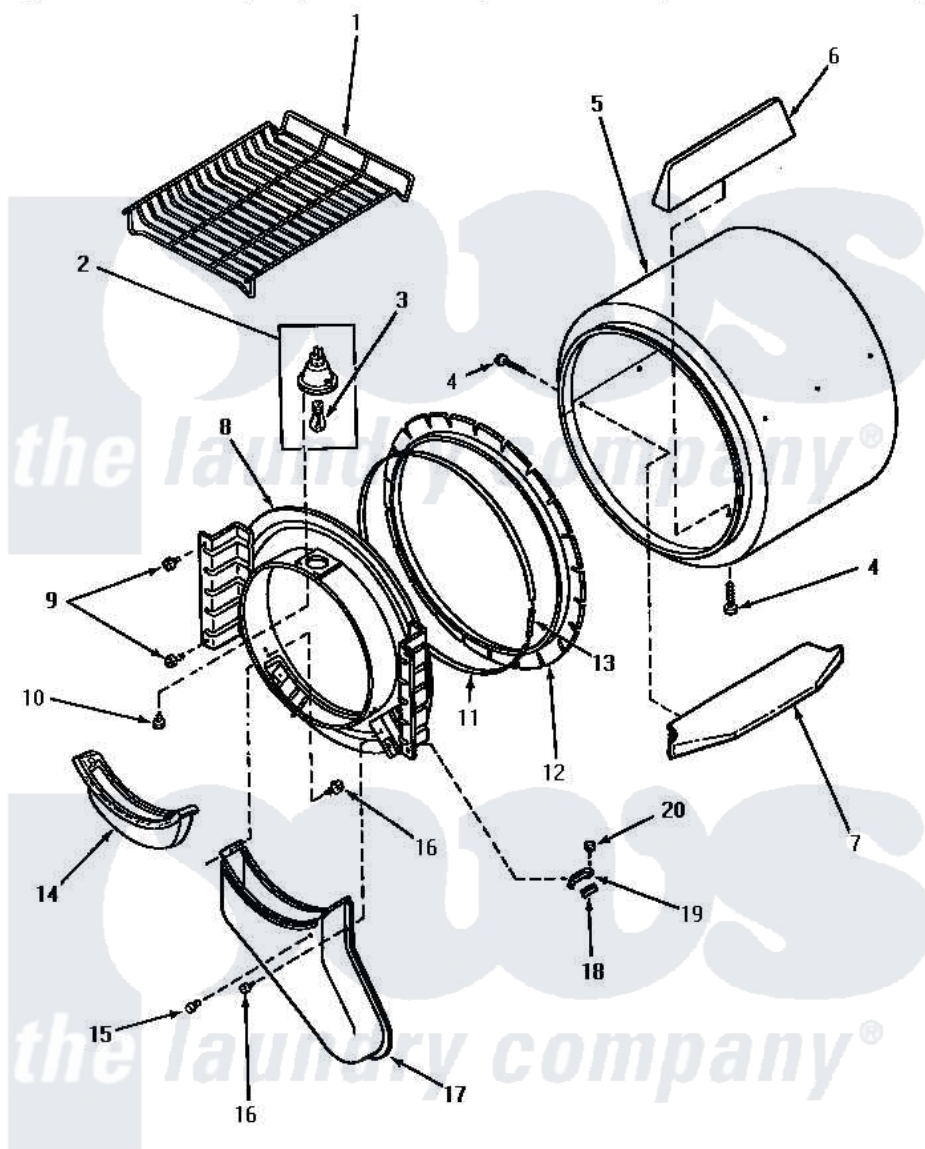

Amana NE2113 03 - FR BLKHD, AIR DUCT, FELT SEAL & CYLINDER

FRONT BULKHEAD, AIR DUCT, FELT SEAL AND CYLINDER

Amana [Residential Amana NE2113 Washer Parts](#) Parts Diagram 03 - FR BLKHD, AIR DUCT, FELT SEAL & CYLINDER

[Click on the part number to view part](#)

Item	Original Part Number	Replaced By	Status	Part Description
1	58846		Not Available	RACK, DRYING
4	56131		Not Available	SCREW, 10BT X 1 TAPPING
5	60645P		Not Available	ASSY, CYLINDER PACK
"	61073P		Not Available	ASSY, CYLINDER-WHITE
6	Y61399		Not Available	BAFFLE, CYLINDER-SHORT-
7	Y61027		Not Available	BAFFLE, CYLINDER-EXTEND
8	60774P		Not Available	ASSY BULK HEAD
9	33562	27001200		Screw
10	31260			Screw, No.8 X 3/8 Ind H
11	Y56090		Not Available	SEAL STRAP
12	56088			Assembly, Seal
13	52130	502496		Adapter, Strain Relief
14	61376P			Filter, Lint-White W/Inst.
15	56938		Not Available	BUMPER
16	Y33561	489464		Screw
17	60786			Assembly, Air Duct-Front

18 [58049](#)

Pad, Thin

19 [61448](#)

Glide, Cylinder-Rulon F

20 23962

[W10116760](#)

Screw