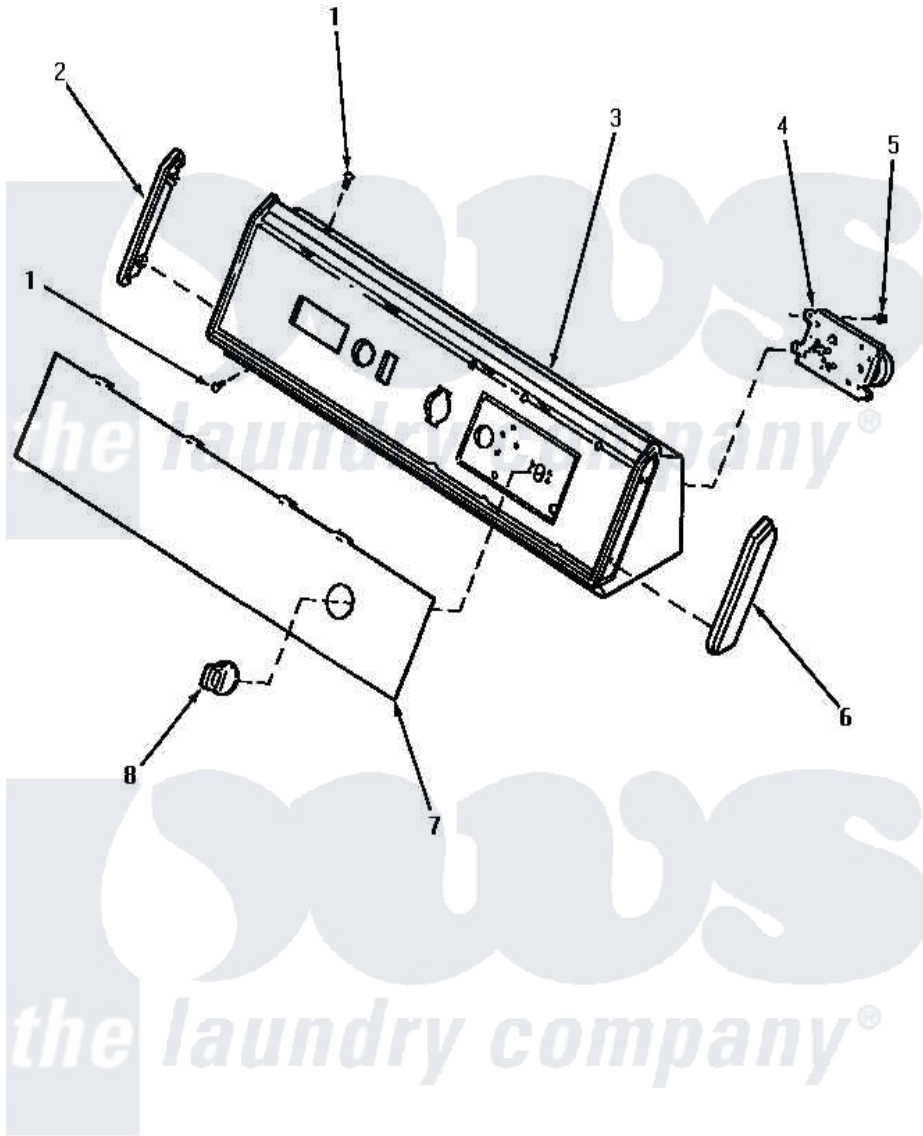

# Amana NE2113 04 - GRAPHIC PANEL, CONTROL HOOD & CONTROLS

## GRAPHIC PANEL, CONTROL HOOD AND CONTROLS

Amana [Residential Amana NE2113 Washer Parts](#) Parts Diagram 04 - GRAPHIC PANEL, CONTROL HOOD & CONTROLS

[Click on the part number to view part](#)

Item	Original Part Number	Replaced By	Status	Part Description
"	NOTE:		Not Available	IF DRYER IS INSTALLED IN A MANUFACTURED (MOBILE) HOME, OR IF LOCAL CODES DO NOT PERMIT GROUNDING THROUGH THE NEUTRAL, THIS WIRE WILL NOT BE ON THE DRYER. SEE I
1	31752		Not Available	SCREW, No.8ABX3/4 POZIDRI
2	31251		Not Available	CAP/ BLACK LEFT HAND
3	59955		Not Available	ASSY, HOOD & MOUNTING P
4	59420	<a href="#">59420P</a>		Timer 1 Cycle Package
5	Y59616	<a href="#">90767</a>		Screw, 8A X 3/8 HeX Washer Head Tapping
6	31250		Not Available	END CAP, RIGHT
7	61596		Not Available	PANEL, GRAPHIC
"	59490		Not Available	PANEL, GRAPHIC
8	59793		Not Available	ASSY, TIMER KNOB & SKIRT