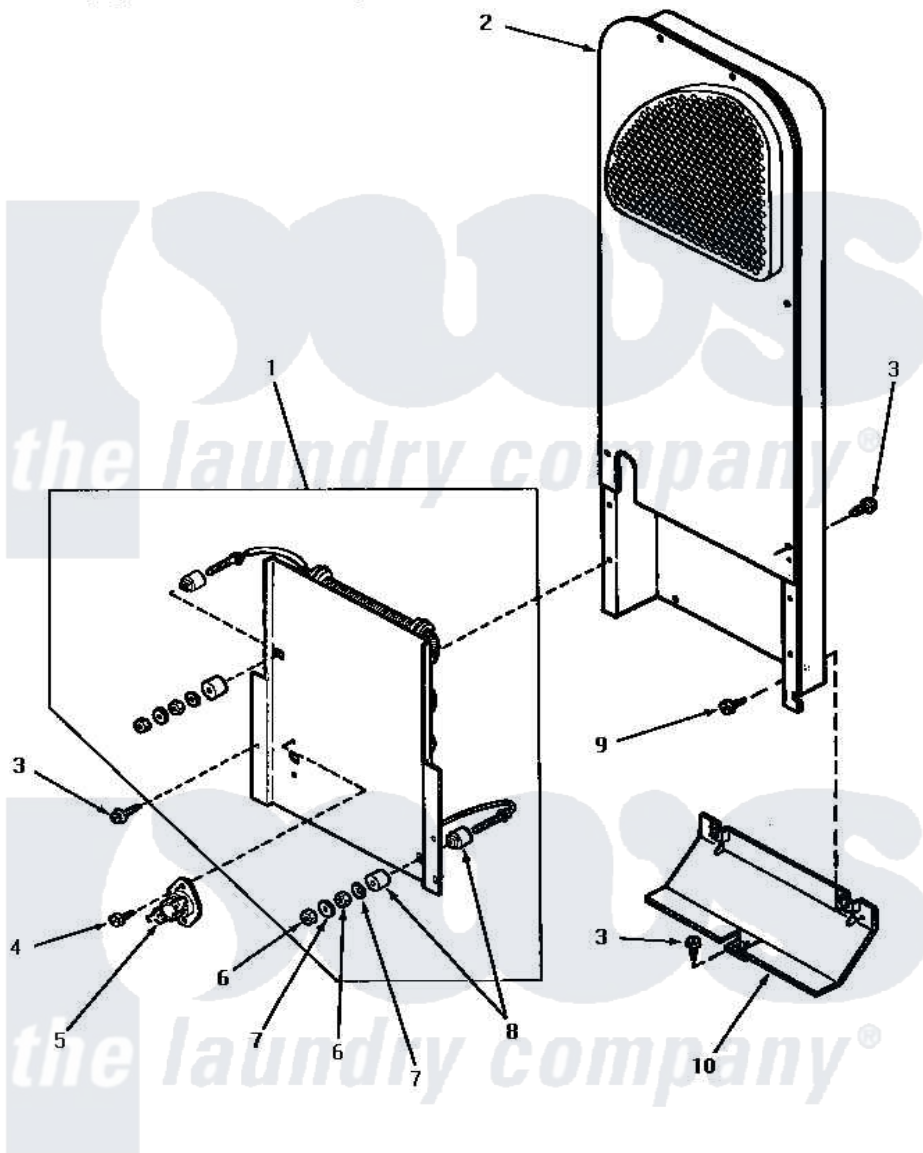

Amana NE2113 06 - HEATER BOX (THRU SN S6271975XG)

HEATER BOX (Electric Models through Serial No. S6271975XG)

Amana [Residential Amana NE2113 Washer Parts](#) Parts Diagram 06 - HEATER BOX (THRU SN S6271975XG)

[Click on the part number to view part](#)

Item	Original Part Number	Replaced By	Status	Part Description
1	61928			Heater Assembly 208V
"	61927			Heater Assembly
2	61161P	503605		Assembly, Heater Duct
3	33562	27001200		Screw
4	23222	3177991		Screw
5	56082			Thermostat, Limit
6	Q6163		Not Available	NUT
7	56552		Not Available	LOCKWASHER
8	57408			Insulator
9	51780	3390631		Screw, 10-16 X 3/8
10	60952		Not Available	SHIELD,HEAT DUCT