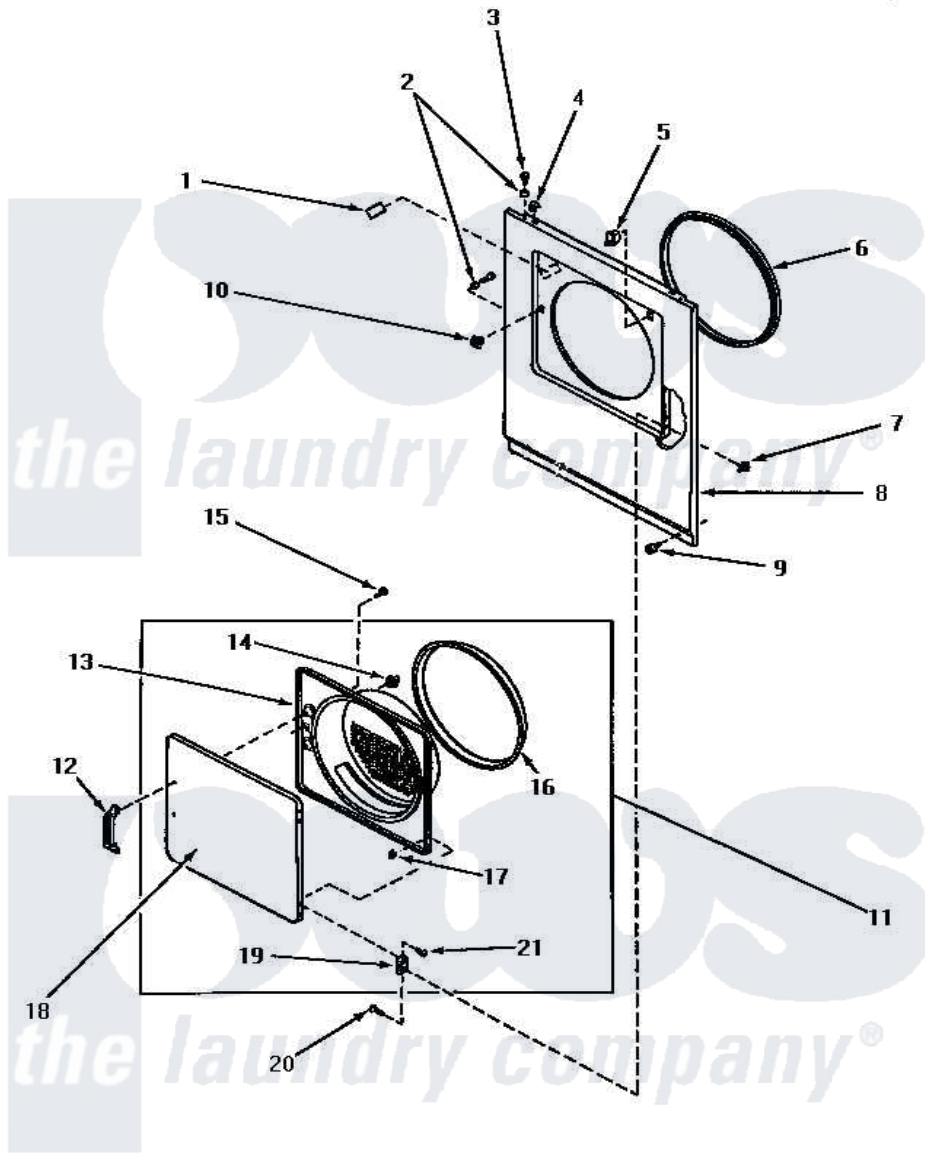

# Amana NE2113 07 - LOADING DOOR, FRONT PANELS & ACCESS DOOR

## LOADING DOOR, FRONT PANELS AND ACCESS DOOR

Amana [Residential Amana NE2113 Washer Parts](#) Parts Diagram 07 - LOADING DOOR, FRONT PANELS & ACCESS DOOR

[Click on the part number to view part](#)

Item	Original Part Number	Replaced By	Status	Part Description
1	58893		Not Available	STICKER,WARNING-DRYER DOOR
2	56079	<a href="#">505187</a>		Locator, Panel
3	32671	<a href="#">Y014874</a>		Screw, Idler Arm And Sleeve
4	28835	<a href="#">22001650</a>		Fastener, Spring
5	57012	<a href="#">W10169313</a>		Switch-Dor
6	<a href="#">Y61380</a>			Seal, Front Panel
7	51236	<a href="#">488130</a>		Nut
8	62420W		Not Available	FRONT PANEL, WHITE
"	62420L	<a href="#">62420LP</a>		Assembly
"	62420H		Not Available	FRONT PANEL, HARVEST GOLD
9	58637	<a href="#">27001200</a>		Screw
10	54660	<a href="#">LA-1003</a>		Door Catch Kit
11	62151L		Not Available	ASSY,DOOR
"	62151W		Not Available	ASSY,DOOR

"	62151H		Not Available	ASSY,DOOR
12	54068P	<a href="#">61925</a>		Pull Door Commercial Black
13	62152H		Not Available	INNER DOOR PANEL, HARVEST GOLD
"	62152L	<a href="#">62152P</a>		Liner
"	62152W		Not Available	LINER,DOOR
14	54661	<a href="#">LA-1003</a>		Door Catch Kit
15	Y33561	<a href="#">489464</a>		Screw
16	61379	<a href="#">61379P</a>		Door Seal
17	<a href="#">23407</a>			Nut, Speed-8A Tinn C15
18	62153L		Not Available	DOOR
"	<a href="#">62153H</a>			Door
"	62153W		Not Available	PANEL OUTER DOOR
19	<a href="#">56045</a>			Hinge
20	<a href="#">22649</a>			Screw, 8-32 X 13/32 FI
21	52864	<a href="#">500226</a>		Screw, 8b-16 x 5/8 Tap