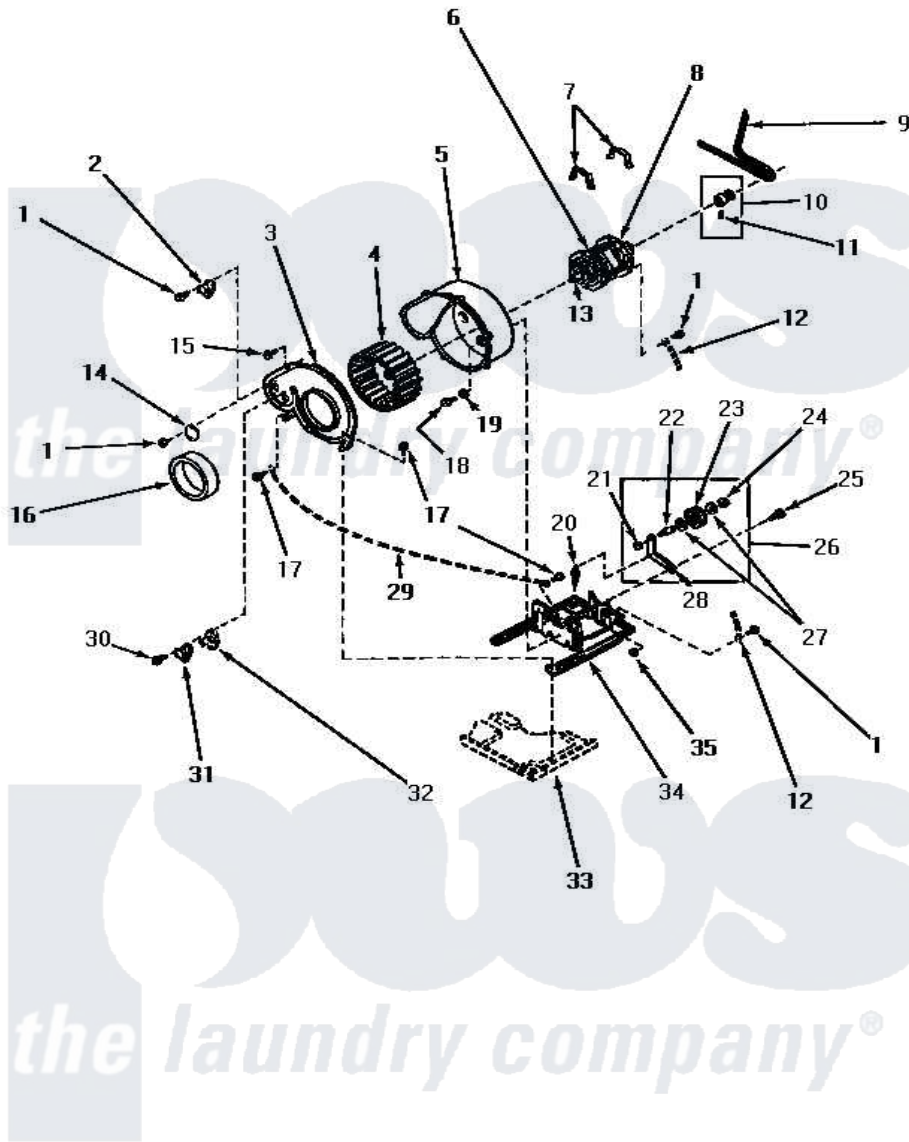

Amana NE2113 08 - MOTOR, EXHAUST FAN & BELT

MOTOR, EXHAUST FAN AND BELT

Amana [Residential Amana NE2113 Washer Parts](#) Parts Diagram 08 - MOTOR, EXHAUST FAN & BELT
 Click on the part number to view part

Item	Original Part Number	Replaced By	Status	Part Description
1	23222	3177991		Screw
2	56440	56410		Thermostat
3	60938P		Not Available	COVER,BLOWER HOUSING
4	56000	510139P		Assembly Blower Fan Package
5	56020			Housing, Blower
6	Y58044	915P3		Motor-Drve
7	Y58047	660658		Clamp, Motor Mounting 343481 685441
8	59895		Not Available	MOTOR SWITCH, INTERNAL MOUNTED
"	53226		Not Available	SWITCH,MOTOR
"	53249		Not Available	SWITCH
9	59174	40111201		Belt, Cylinder
10	59173		Not Available	MOTOR PULLEY ASSEMBLY
11	52906		Not Available	SETSCREW
12	Y00000000		Not Available	SEE NOTE GROUND WIRE, GREEN

13	27604P		Never-Seeze 1 Oz Tube
14	61203	Not Available	COVER PLATE
15	23962	W10116760	Screw
16	56065	Not Available	SEAL
17	51780	3390631	Screw, 10-16 X 3/8
18	33562	27001200	Screw
19	20492	M0270504	Washer
20	56076		Spring, Idler
21	56156	358160	Nut
22	56461		Shaft
23	Y54414		Assembly, Wheel And Bearing
24	23748		Ring, Retaining
25	56587	Not Available	SCREW, 1/4-20 HEX HD SH
26	Y56170	56170P	Assembly- Idle
27	52549		Washer, 501 ID X3/4 Odx
28	56057	Not Available	LEVER, IDLER
29	Y00000000	Not Available	SEE NOTE GROUND WIRE, GREEN -- (THROUGH SERIAL NO. S6181365XA)
30	23222	3177991	Screw
31	56440	56410	Thermostat
33	Y00000000	Not Available	SEE NOTE BASE
34	Y60816	503613	Mount, Motor
35	52566	27001225	Nut, Jam Mid Lock 1/4-20