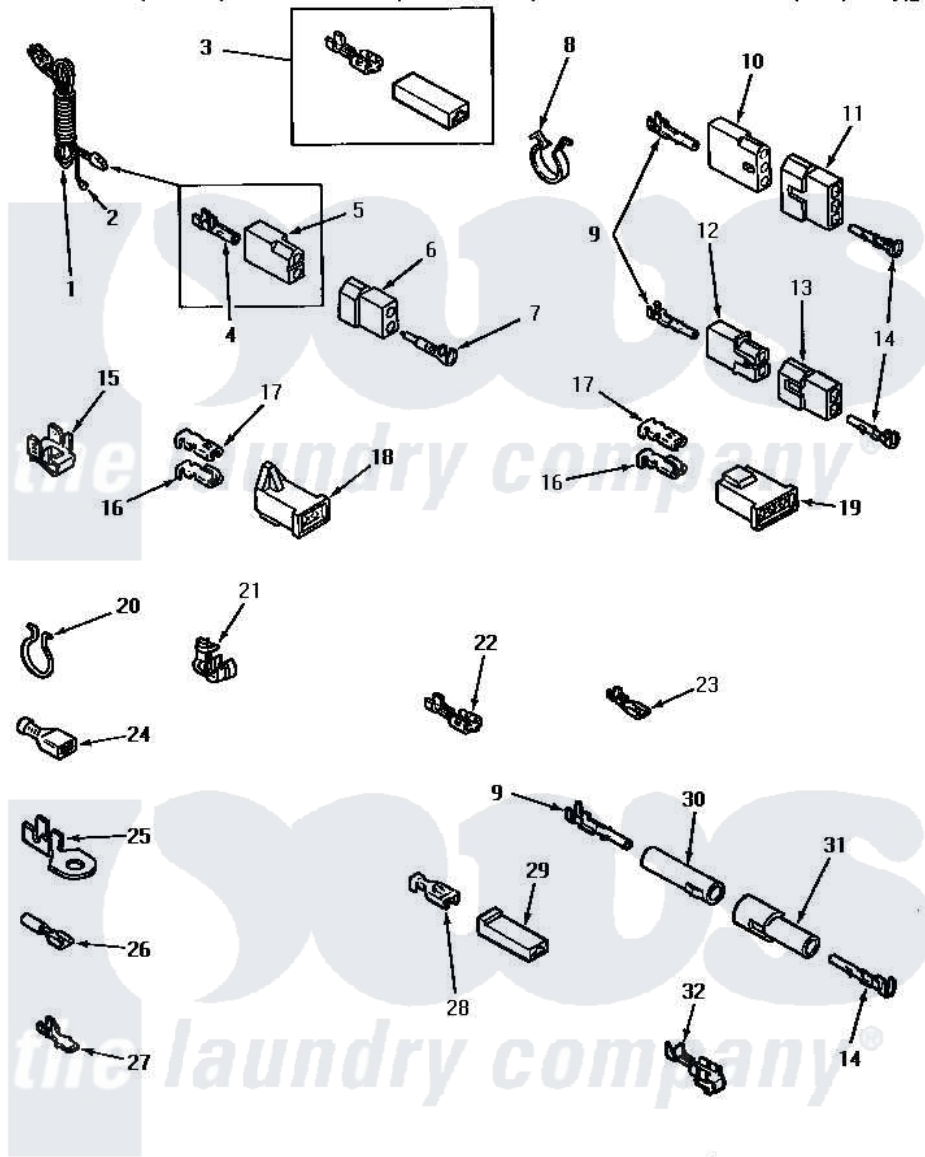

Amana NE2113 09 - POWER CORD & TERMINALS

POWER CORD AND TERMINALS

Amana [Residential Amana NE2113 Washer Parts](#) Parts Diagram 09 - POWER CORD & TERMINALS
 Click on the part number to view part

Item	Original Part Number	Replaced By	Status	Part Description
1	Y56222	27001142		Cord, Power
2	Y00000000		Not Available	SEE NOTE GROUND WIRE, GREEN
3	Y00237			Terminal-Female 1/4 ((1) 12 GAUGE Wire Or(2) 18 GA
4	00130			Terminal, Pin-1/8 Femal
5	56265			Receptacle, 2 Circuit
6	56266			Plug
7	Y00127			Terminal, Pin-1/8 Male
8	61510	504034		Clip, Wire
9	Y00117	5011-XX		093 Female Socket
10	23039	697780		Receptacle,
11	23040			Plug-3 Circuit
12	56451			Receptacle, 2 Circuit
13	56448			Terminal Block Plug
14	Y00116			Terminal, Pin-Male
15	Y00161	B5733302		Clip, Ground

16	Y00190		Connector-Receptacle
17	Y00189		Terminal, Spade
18	58799		Connector-2 Circuit
19	58800	Not Available	CONNECTOR-3 CIRCUIT (3 CIRCUIT CONNECTOR)
20	51291		Clip, Wire
21	21903	211881	Grommet, Cord Part Not Used- Gas Models Only
22	Y00121	Not Available	SPADE TERMINAL(12 GAUGE) (1/4 INCH-(2) 18 GAUGE WIRES O
"	Y00119	Not Available	SPADE TERMINAL(18 GAUGE) (1/4 INCH-(1) 18 GAUGE WIRE)
"	Y00222	Not Available	TERMINAL,FEMALE-1/4 SP
23	Y00124		Spade Terminal (18 Gauge) (3/16 Inch-(1) 18 Gauge Wire-
"	Y00209		Spade Terminal (18 Gauge) (3/16 Inch-(2) 18 Gauge Wires-
"	00156	00156SRE	65br30/Fl
24	Y00163	285432	Terminal
"	Y00165		Insulated Spade Terminal
25	00110		No.10 18 Gauge Wire
"	Y00111		Ring Terminal No.10 No.10 18 Gauge Wires Or
26	Y00215		Barrel Insulated Spade
"	Y00214	Not Available	BARREL INSULATED SPADE(18 GAUG (1/4 INCH-18 GAUGE WIRE)
27	Y00138		Male Tab Terminal 18 Gauge Wire)
"	Y00139	Y00138	Male Tab Terminal 18 Gauge Wire)
28	Y00115		Lock In Spade Terminal (18 Gaug (1/4 Inch-(1) 18 Gauge Wire)
"	00122	Not Available	(1/4 INCH-(2) 18 GAUGE WIRES O
29	90789		Connector
30	26301		Receptacle, Molex
31	26302	Not Available	PLUG,1 CIRCUIT
32	Y00114		Spade Terminal