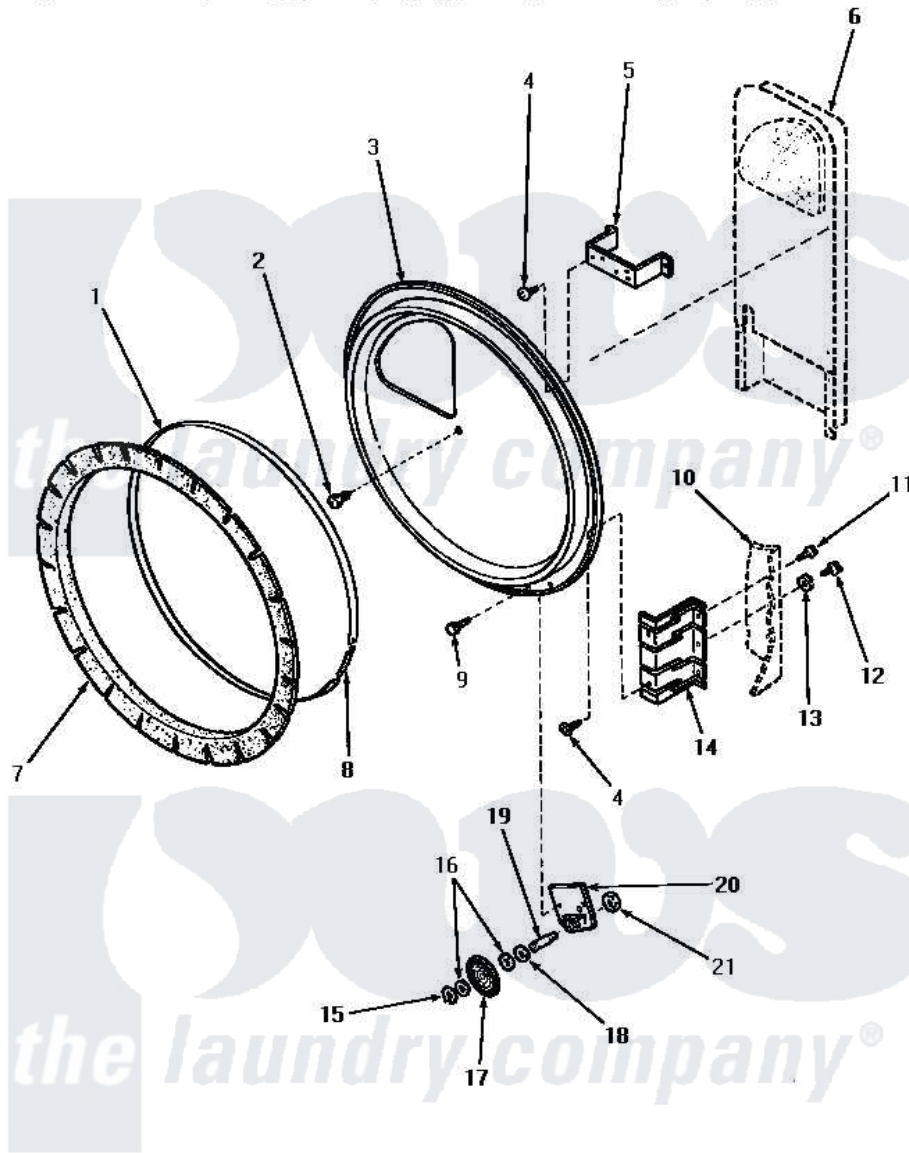

Amana NE2113 10 - REAR BLKHD, FELT SEAL & CYLINDER ROLLER

REAR BULKHEAD, FELT SEAL AND CYLINDER ROLLER

Amana [Residential Amana NE2113 Washer Parts](#) Parts Diagram 10 - REAR BLKHD, FELT SEAL & CYLINDER ROLLER

[Click on the part number to view part](#)

Item	Original Part Number	Replaced By	Status	Part Description
1	Y56090		Not Available	SEAL STRAP
2	Y33561	489464		Screw
3	61135P		Not Available	ASSY,REAR BULKHEAD
4	56078	M400664		SCrew Tap Trs Cr Rec 1016AB
5	60823P			Bracket, Terminal Block
6	Y00000000		Not Available	SEE NOTE HEAT DUCT
7	56088			Assembly, Seal
8	52310			Spring
9	51780	3390631		Screw, 10-16 X 3/8
10	Y00000000		Not Available	SEE NOTE CABINET
11	33562	27001200		Screw
12	52909			Screw, 10B-16 X 1/2 HeX
13	51474		Not Available	WASHER, 13/64IDX1/2ODX.
14	56055		Not Available	BRACKET,BULKHEAD-REAR
15	23748			Ring, Retaining

16	52549		Washer, 501 ID X3/4 Odx
17	56457	62649P	Roller- CY
18	23886		Not Available WASHER,.578IDX1.25ODX1
19	56461		Shaft
20	56042		Not Available BRACKET,CYLINDER ROLLER
21	56156	358160	Nut