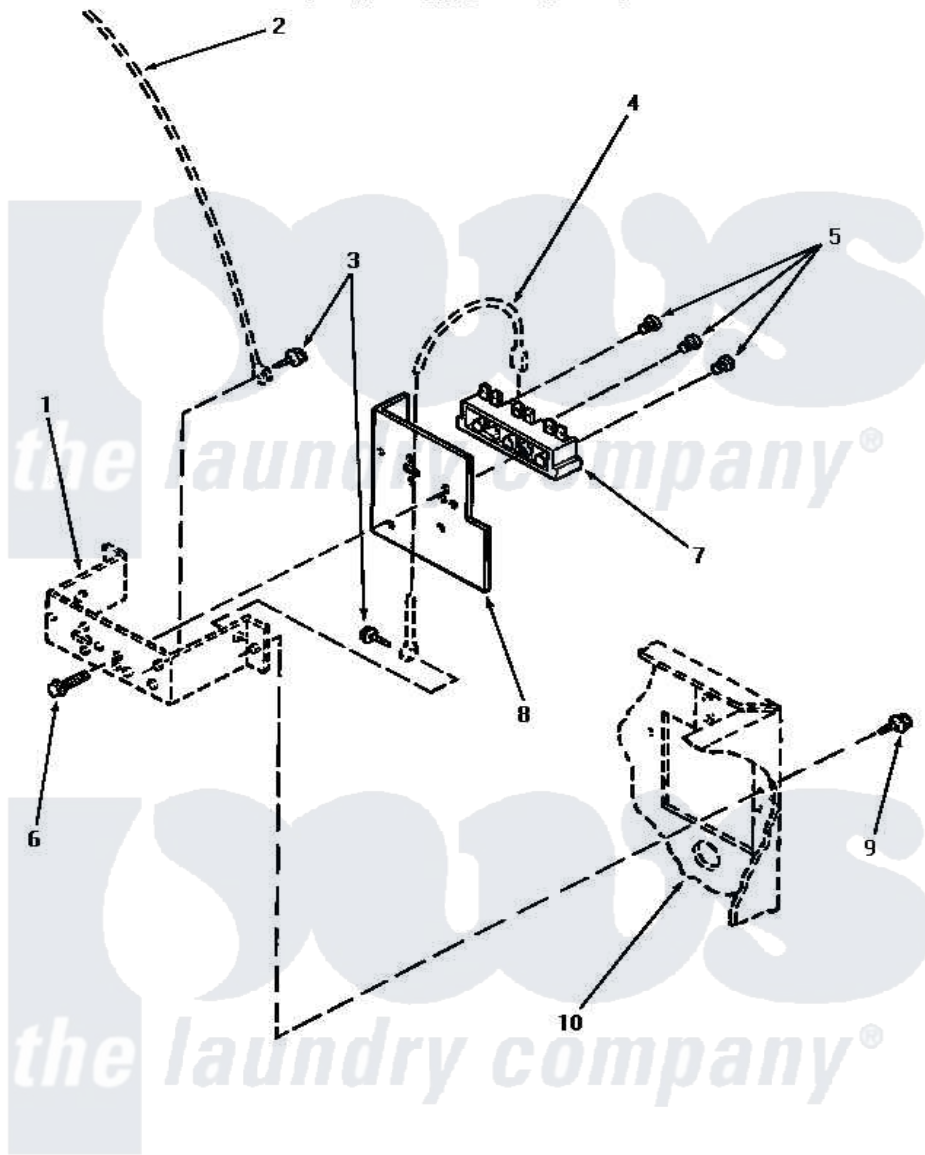

# Amana NE2113 11 - TERMINAL BLOCK (STARTING SN S6271976XG)

## TERMINAL BLOCK (Electric Models starting Serial No. S6271976XG)

Amana [Residential Amana NE2113 Washer Parts](#) Parts Diagram 11 - TERMINAL BLOCK (STARTING SN S6271976XG)  
 Click on the part number to view part

Item	Original Part Number	Replaced By	Status	Part Description
1	Y00000000		Not Available	SEE NOTE TERMINAL BLOCK BRACKET
2	Y00000000		Not Available	SEE NOTE GROUND WIRE, GREEN
3	<a href="#">20530</a>			Screw, 10-24 x 3/8 Hex
4	Y00000000		Not Available	SEE NOTE GROUND WIRE, GREEN -- (SEE NOTE)
5	Y61199	<a href="#">3400094</a>		Screw, 10-32 X 3/8
6	Y61200	<a href="#">501285</a>		Screw, No.12 X 9/16-Pla
7	61923P	<a href="#">61923</a>		Block, Terminal
8	<a href="#">56087</a>			Shield, Terminal Block
9	33562	<a href="#">27001200</a>		Screw
10	Y00000000		Not Available	SEE NOTE CABINET