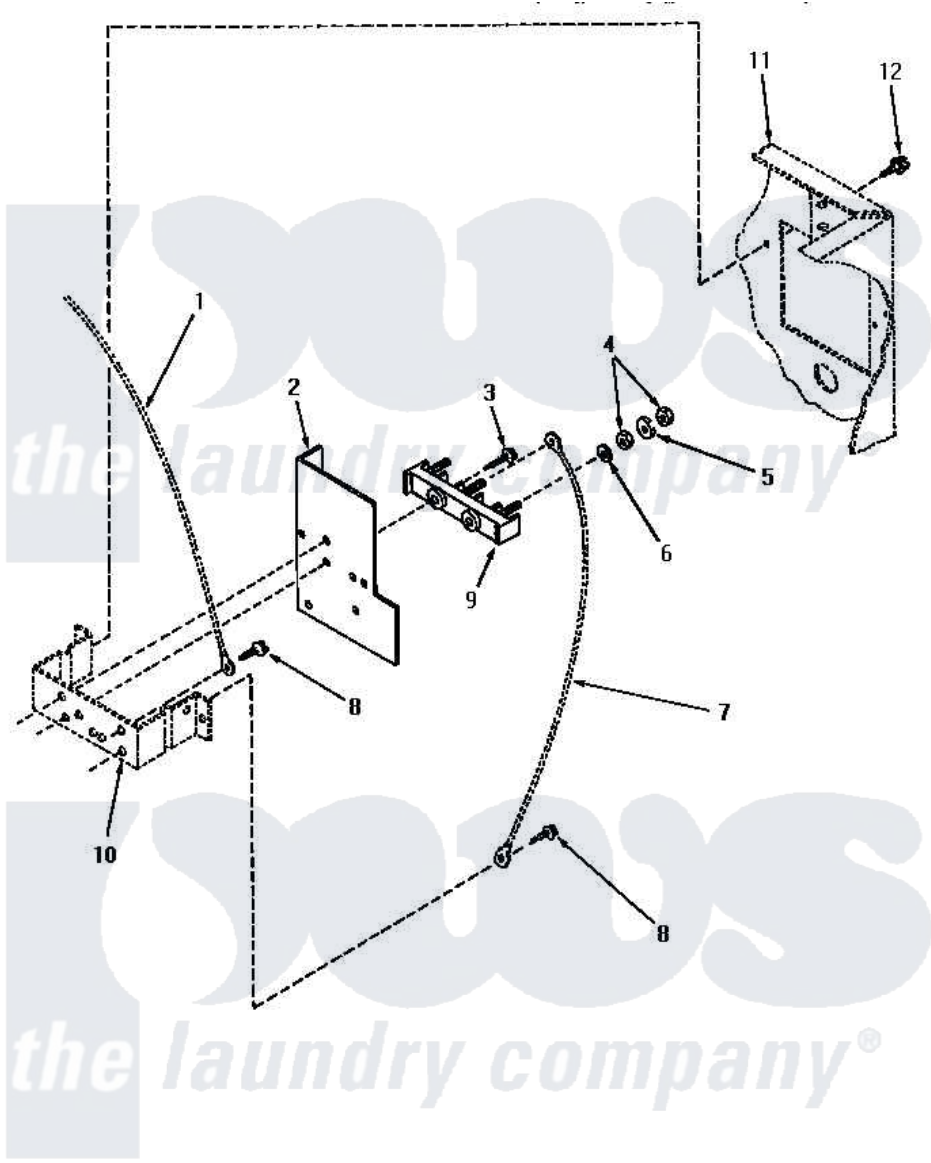

Amana NE2113 12 - TERMINAL BLOCK (THRU SN S6271975XG)

TERMINAL BLOCK (Electric Models through Serial No. S6271975XG)

Amana [Residential Amana NE2113 Washer Parts](#) Parts Diagram 12 - TERMINAL BLOCK (THRU SN S6271975XG)
 Click on the part number to view part

Item	Original Part Number	Replaced By	Status	Part Description
1	Y00000000		Not Available	SEE NOTE GROUND WIRE, GREEN
2	56087			Shield, Terminal Block
3	Q6535		Not Available	SCREW, 10B-16 X 3/4 ROU
4	Q6163		Not Available	NUT
5	51474		Not Available	WASHER, 13/64IDX1/2ODX.
6	56552		Not Available	LOCKWASHER
7	Y00000000		Not Available	SEE NOTE GROUND WIRE, GREEN -- (SEE NOTE)
8	20530			Screw, 10-24 x 3/8 Hex
9	58555		Not Available	TERMINAL BLOCK
10	Y00000000		Not Available	SEE NOTE TERMINAL BLOCK BRACKET
11	Y00000000		Not Available	SEE NOTE CABINET
12	33562	27001200		Screw