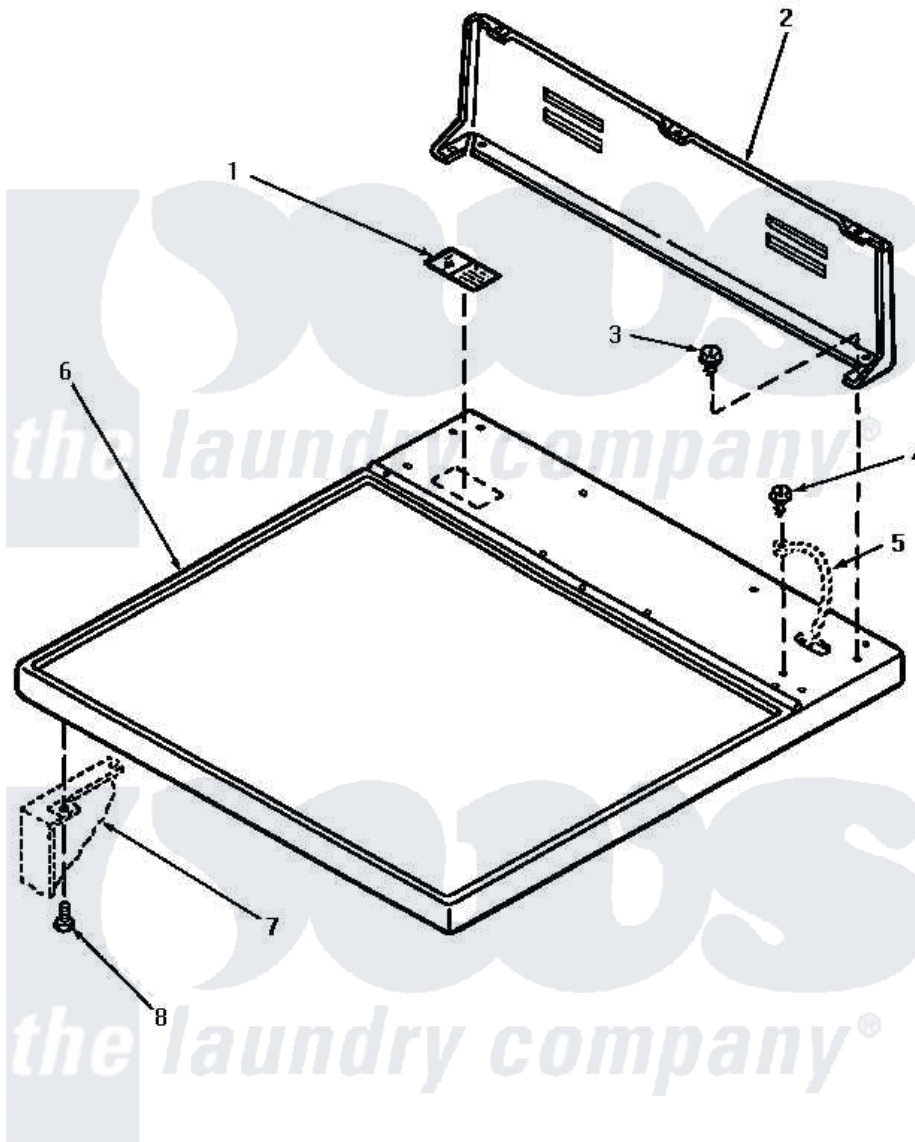

Amana NE3313 01 - CABINET TOP & CONTROL HOOD REAR PANEL

CABINET TOP AND CONTROL HOOD REAR PANEL

Amana [Residential Amana NE3313 Washer Parts](#) Parts Diagram 01 - CABINET TOP & CONTROL HOOD REAR PANEL
 Click on the part number to view part

Item	Original Part Number	Replaced By	Status	Part Description
1	24903		Not Available	STICKER,DISCONNECT POW
2	59970		Not Available	CONTROL HOOD, REAR PANEL
3	23962	W10116760		Screw
4	20530			Screw, 10-24 x 3/8 Hex
5	Y00000000		Not Available	SEE NOTE GROUND WIRE, GREEN
6	60815H		Not Available	ASSY, TOP PANEL-DOMESTI
"	60815L		Not Available	CABINET TOP, ALMOND
"	60815W		Not Available	ASSY, TOP & CARTON
7	Y00000000		Not Available	SEE NOTE CABINET
8	33562	27001200		Screw