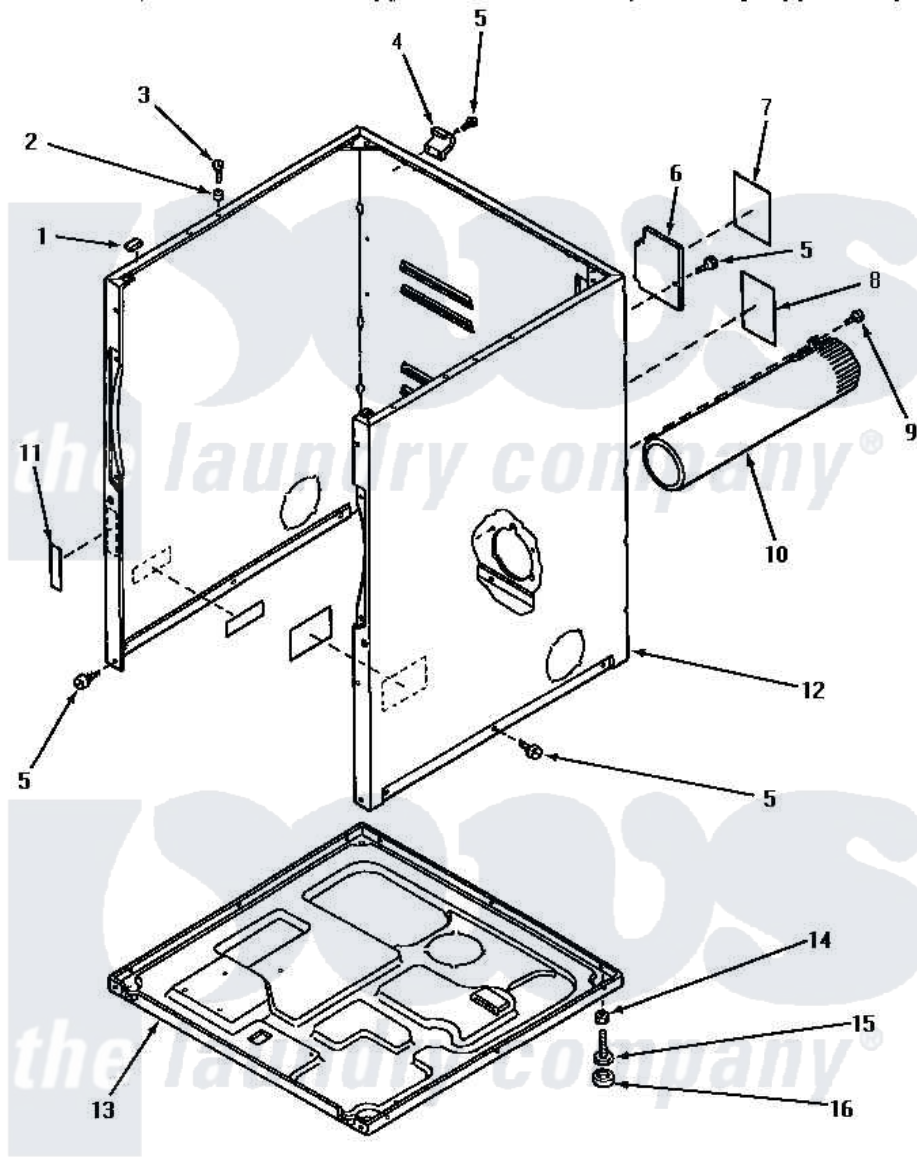

Amana NE3313 02 - CABINET, EXHAUST DUCT & BASE

CABINET, EXHAUST DUCT AND BASE

Amana [Residential Amana NE3313 Washer Parts](#) Parts Diagram 02 - CABINET, EXHAUST DUCT & BASE

[Click on the part number to view part](#)

Item	Original Part Number	Replaced By	Status	Part Description
1	Y56128			Pad, Bumper
2	56079	505187		Locator, Panel
3	32671	Y014874		Screw, Idler Arm And Sleeve
4	60826		Not Available	HINGE, TOP
5	33562	27001200		Screw
6	60821			Access Cover
7	61206		Not Available	STICKER,NOTICE INSTALL
8	58866		Not Available	STICKER,WARNING-GROUND
9	Y33561	489464		Screw
10	56118		Not Available	ASSY, EXHAUST DUCT
11	24903		Not Available	STICKER,DISCONNECT POW
12	60813PH		Not Available	CABINET, HARVEST GOLD
"	60813PW		Not Available	CABINET, WHITE
"	60813PL		Not Available	CABINET, ALMOND
13	60811			Assembly, Base-Complete

14	20274	62739	Nut, Lock
15	Y52696	Y305086	Adjustable Leg And Nut
16	70282	Y314137	Foot, Rubber