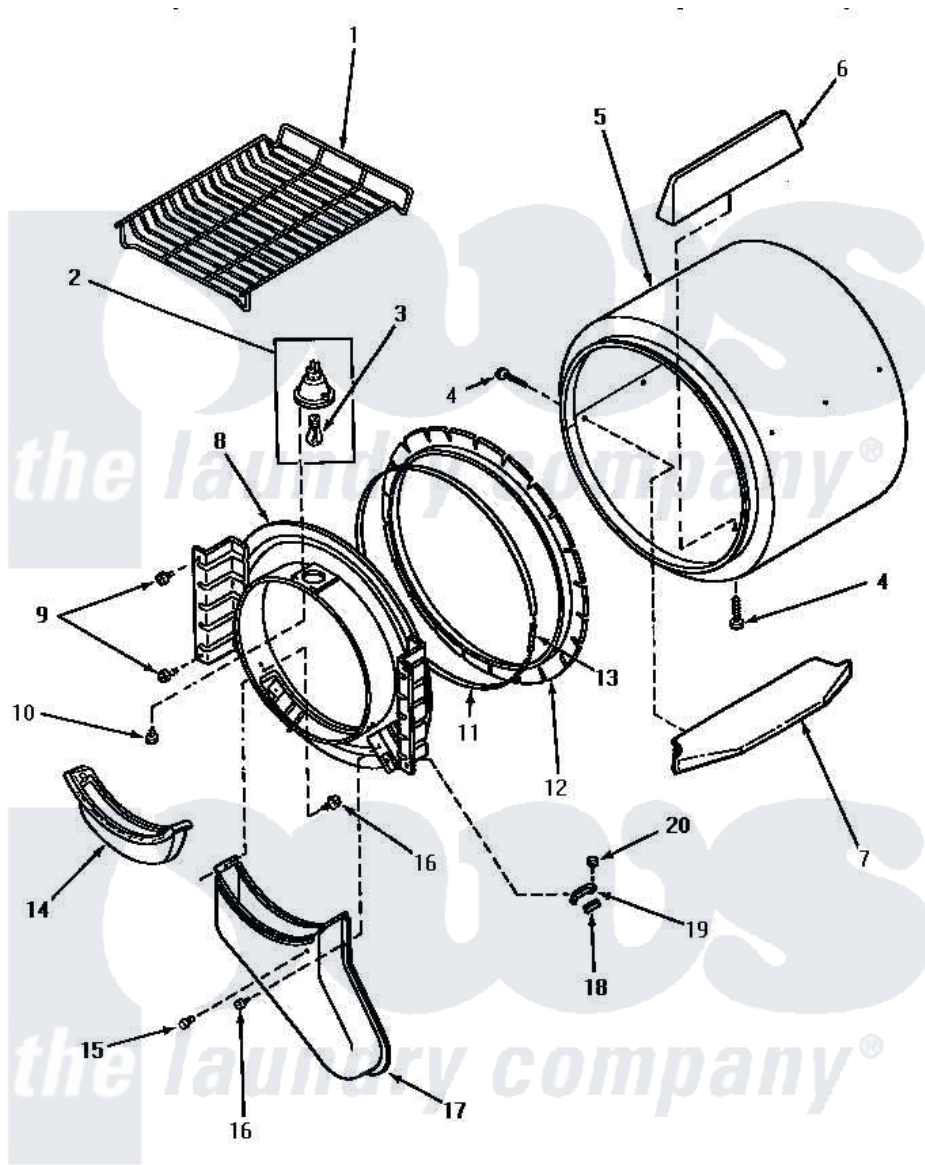

Amana NE3313 03 - FR BLKHD, AIR DUCT, FELT SEAL & CYLINDER

FRONT BULKHEAD, AIR DUCT, FELT SEAL AND CYLINDER

Amana [Residential Amana NE3313 Washer Parts](#) Parts Diagram 03 - FR BLKHD, AIR DUCT, FELT SEAL & CYLINDER

[Click on the part number to view part](#)

Item	Original Part Number	Replaced By	Status	Part Description
1	58846		Not Available	RACK, DRYING
4	56131		Not Available	SCREW, 10BT X 1 TAPPING
5	60645P		Not Available	ASSY, CYLINDER PACK
"	61073P		Not Available	ASSY, CYLINDER-WHITE
6	Y61399		Not Available	BAFFLE, CYLINDER-SHORT-
7	Y61027		Not Available	BAFFLE, CYLINDER-EXTEND
8	60774P		Not Available	ASSY BULK HEAD
9	33562	27001200		Screw
10	31260			Screw, No.8 X 3/8 Ind H
11	Y56090		Not Available	SEAL STRAP
12	56088			Assembly, Seal
13	52130	502496		Adapter, Strain Relief
14	61376P			Filter, Lint-White W/Inst.
15	56938		Not Available	BUMPER
16	Y33561	489464		Screw
17	60786			Assembly, Air Duct-Front

18 [58049](#)

Pad, Thin

19 [61448](#)

Glide, Cylinder-Rulon F

20 23962

[W10116760](#)

Screw